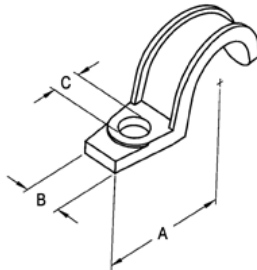

One Hole Straps - Malleable

Images

Application

Used to support EMT to mounting surface.

Product Information

Material: Malleable Iron
Finish: Zinc electro-plate

Certifications & Codes:

CSA File Number: LR39354
UL File Number: E161206 cULus
UL Standard: 514B
UNSPSC: 31162906

[Download Photo Image](#) [Download Dimensional Image](#)
Dimension A in Inches: 1-3/4
Dimension B in Inches: 3/4
Dimension C in Inches: 11/32

Catalog ID: 922

UPC Number: 781747009166

Description: Strap, EMT, One Hole, Malleable Iron, Size 1 Inch

Application: Used to support EMT to mounting surface.

Trade Size: 1"

Std Pkg Qty: 500

Unit Qty: 50