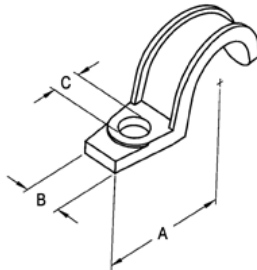

One Hole Straps - Malleable

Images

Application

Used to support EMT to mounting surface.

Product Information

Material: Malleable Iron
Finish: Zinc electro-plate

Certifications & Codes:

CSA File Number:	LR39354
UL File Number:	E161206 cULus
UL Standard:	514B
UNSPSC:	31162906

[Download Photo Image](#) [Download Dimensional Image](#)
Dimension A in Inches: 2-3/4
Dimension B in Inches: 1
Dimension C in Inches: 5/8

Catalog ID: 925

UPC Number: 781747009197

Description: Strap, EMT, One Hole, Malleable Iron, Size 2 Inch

Application: Used to support EMT to mounting surface.

Trade Size: 2"

Std Pkg Qty: 50

Unit Qty: Bulk