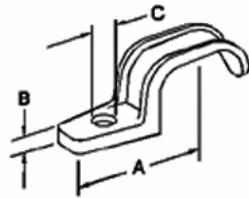

One Hole - Aluminum

Images

Application

To support oval service entrance cable to mounting service.

Product Information

Material: Aluminum

Finish: Plain

Certifications & Codes:

UNSPSC: 39121705

[Download Photo Image](#) [Download Dimensional Image](#)

Dimension A in Inches: 1-13/16

Dimension B in Inches: 13/16

Dimension C in Inches: 5/16

Catalog ID: 934

UPC Number: 781747009340

Description: Strap, Service Entrance, Aluminum, Oval Service Entrance Cable Size 3-#1/0

Application: To support oval service entrance cable to mounting service.

Std Pkg Qty: 200

Unit Qty: Bulk