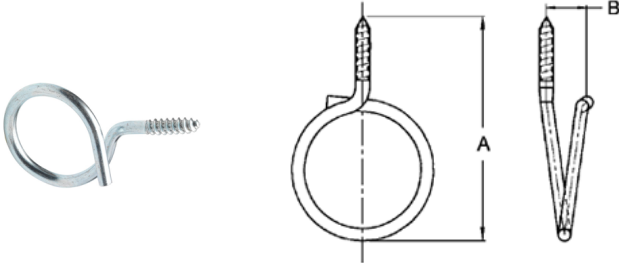

Steel - Wood Screw Thread

Images

Application

Provide support for Voice, Data, or Video Cabling.
Open loop end allows easy insertion of cabling.

Product Information

Material: Steel
Finish: Zinc Plated

Certifications & Codes:

UNSPSC: 39121701

[Download Photo Image](#)

[Download Dimensional Image](#)

Dimension A in Inches: 3-1/2

Dimension B in Inches: 5/8

Catalog ID: BRW-150

UPC Number: 781747028259

Description: 1-1/2" Bridle Ring For Wood

Application: Provide support for Voice, Data, or Video Cabling. Open loop end allows easy insertion of cabling.

Trade Size: 1-1/2"

Country of Manufacture: USA

Std Pkg Qty: 100

Unit Qty: Bulk