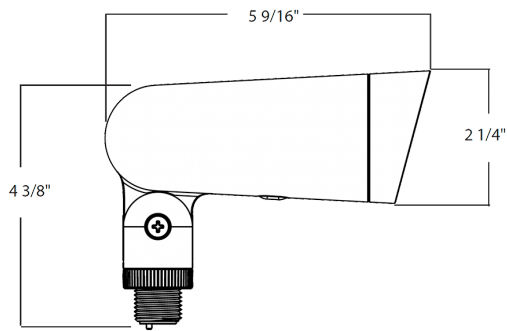

Technical Specifications (continued)

Installation

Mounting:

Knuckle arm mount

Other

5-Year Limited Warranty:

The RAB 5-year, limited warranty covers light output, driver performance and paint finish. RAB's warranty is subject to all terms and conditions found at rablighting.com/warranty.

Dimensions

Features

- 100,000-hour LED Life
- TRIAC dimming
- IP65 rating protects against dust and water
- 5-Year, limited warranty

Ordering Matrix

Family	Size/Wattage	Mounting	Color Temp	Finish	Driver
LF34	S			B	
	S = Small, 8W L = Large, 33W	Blank = Knuckle Arm	Blank = 2700/3000/3500/4000/5000K CCT Adjustable	Blank = Bronze B = Black W = White	Blank = 120V, TRIAC Dimming