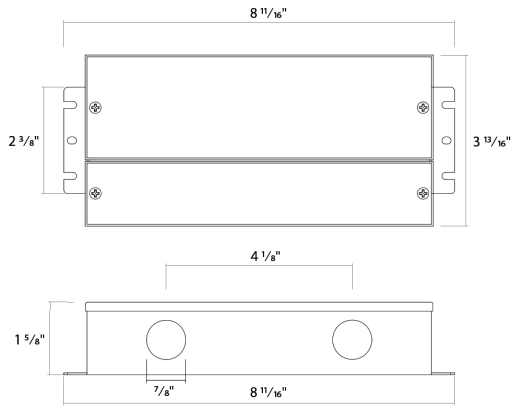

Dimensions

Features

- 120-277V Universal input voltage
- TRIAC, ELV, and 0-10V dimming
- 0.1% Performance dimming, dim-to-dark>Outdoor Rated
- UL Listed and Title 24 JA8 Compliant
- 5-year limited warranty