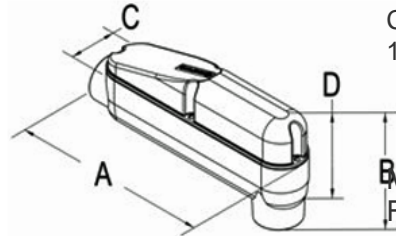

### Application

Mogul style conduit body for use with threaded Rigid/IMC Conduit. Suitable for use in wet locations. Max wire fill 3-1000 MCM THHN, THWN, XHHW. Meets NEC 6X Rule.

### Certifications & Codes:

NEMA Standard: FB-1  
UL File Number: E11077, cULus  
UL Standard: UL-514A  
UNSPSC: 39131708

[Download Photo Image](#)

[Download Dimensional Image](#)

Dimension A in Inches: 29.12  
Dimension B in Inches: 11.94  
Dimension C in Inches: 5.63  
Dimension D in Inches: 9.94