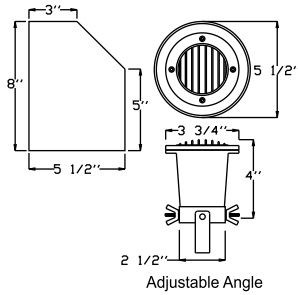

LED B5010 Series

- Cast Brass
- 12 Volts
- MR16 20W Lamp Included (35W Max.)
- Tempered Glass Lens
- 1 Hole on the Bottom with 24" SJT Cord

► **Finish:**

Brass

CAST BRASS

B5012

B5012AP

Landscape Lighting