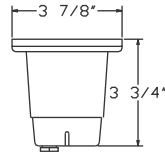

 **LED B5010 Series**

- Cast Brass
- 12 Volts
- MR16 20W Lamp Included (35W Max.)
- Tempered Glass Lens
- 1 Hole on the Bottom with 24" SJT Cord

► **Finish:**

Brass

CAST BRASS

B5010

B5011

B5012