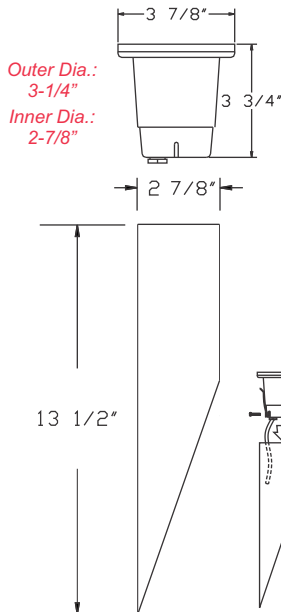

 **LED B5010 Series**

- Cast Brass
- 12 Volts
- MR16 20W Lamp Included (35W Max.)
- Tempered Glass Lens
- 1 Hole on the Bottom with 24" SJT Cord

► **Finish:**

Brass

CAST BRASS

B5010

B5011

B5012

B5010AP

B5011AP

B5012AP

B5010-50PK

B5011-50PK

B5012-50PK

Landscape Lighting