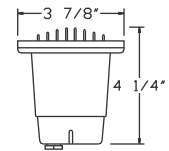

 **LED B5010 Series**

- Cast Brass
- 12 Volts
- MR16 20W Lamp Included (35W Max.)
- Tempered Glass Lens
- 1 Hole on the Bottom with 24" SJT Cord

► **Finish:**

Brass

CAST BRASS

B5010

B5011

B5012