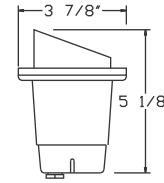

 **LED B5010 Series**

- Cast Brass
- 12 Volts
- MR16 20W Lamp Included (35W Max.)
- Tempered Glass Lens
- 1 Hole on the Bottom with 24" SJT Cord

► **Finish:**

Brass

CAST BRASS

B5010

B5011

B5012