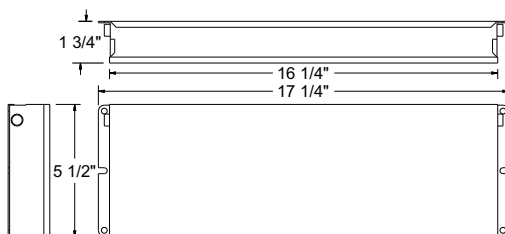

BAL 3000

- Compatible with most One-, Two-, Three-, and Four-Lamp Electronic Standard and Dimming AC Ballasts
- Operates:
  - Two 17W - 40W
  - One 17W - 215W T8 - T12
  - Two 13W - 42W 4-Pin Compact
  - Two 18W - 36W
  - One 18W - 55W 4-Pin Long Compact Fluorescent Lamp