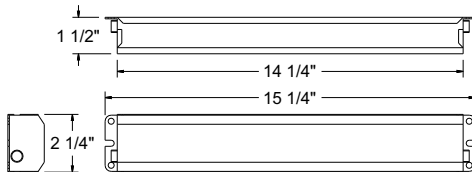

## BAL 700

- Compatible with most One-, Two-, Three-, and Four-Lamp Electronic Standard and Dimming AC Ballasts
- Operates:
  - Two 17W - 40W
  - One 17W - 110W T8 - T12
  - Two 13W - 39W
  - One 13W - 42W 4-Pin Compact
  - One 18W - 50W 4-Pin Long Compact Fluorescent Lamp