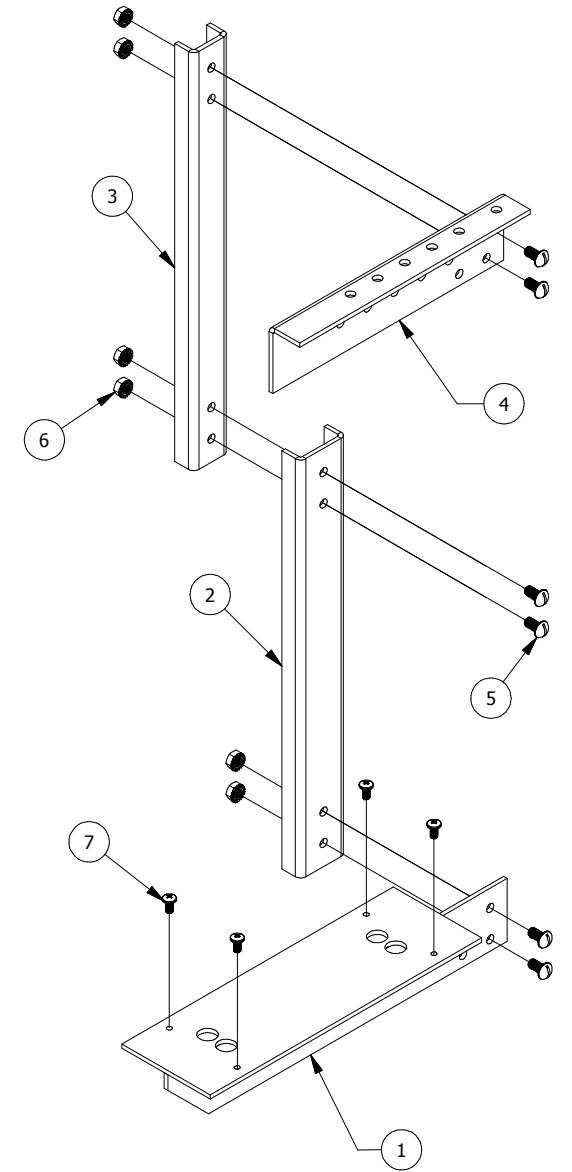

TOP VIEW

PART#: BH1212
(DATA SUBJECT TO CHANGE WITHOUT NOTICE)

THIS DRAWING IS PROPERTY OF HUBBELL INC. WIEGMANN ALL INFORMATION IS PROPRIETARY AND NOT TO BE DUPLICATED

LEFT SIDE VIEW

ASSM. FRONT VIEW

RIGHT SIDE VIEW

PARTS LIST			
ITEM	PART NUMBER	DESCRIPTION	QTY
1	BH1212BTM	BOTTOM MOUNTING PLATE WELDMENT	1
2	BH1212BS	BOTTOM STRAP	1
3	BH1212TS	TOP STRAP	1
4	BH1212TOP	TOP PLATE	1
5	37242	1/4-28 X 1/2" ZN PLTD RHD HD, SLTD MS	6
6	34937	1/4-28 ZN PLTD KEP NUT	6
7	372110	#10-32 X 3/8" ZN PLTD PAN HD, PHIL MS	4