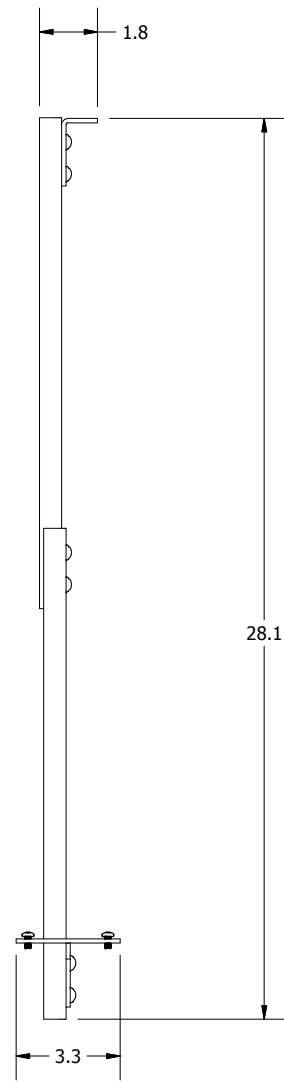

TOP VIEW

PART#: BH1212
(DATA SUBJECT TO CHANGE WITHOUT NOTICE)

THIS DRAWING IS PROPERTY OF HUBBELL INC. WIEGMANN ALL INFORMATION IS PROPRIETARY AND NOT TO BE DUPLICATED

LEFT SIDE VIEW

ASSM. FRONT VIEW

RIGHT SIDE VIEW

PARTS LIST			
ITEM	PART NUMBER	DESCRIPTION	QTY
1	BH1212BTM	BOTTOM MOUNTING PLATE WELDMENT	1
2	BH1212BS	BOTTOM STRAP	1
3	BH1212TS	TOP STRAP	1
4	BH1212TOP	TOP PLATE	1
5	37242	1/4-28 X 1/2" ZN PLTD RHD HD, SLTD MS	6
6	34937	1/4-28 ZN PLTD KEP NUT	6
7	372110	#10-32 X 3/8" ZN PLTD PAN HD, PHIL MS	4