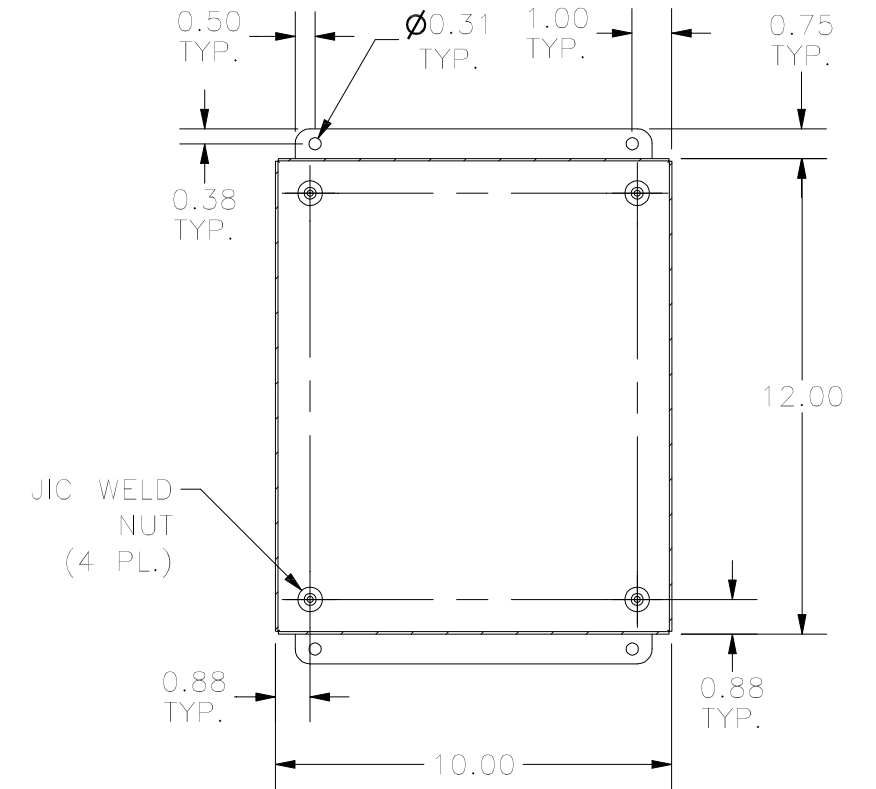

TOP VIEW

LEFT SIDE VIEW

FRONT VIEW

10-32 X 1/2  
GROUND STUD

BOTTOM VIEW

RIGHT SIDE VIEW

SECTION F-F  
(INSIDE BACK VIEW)

PART#: BN4121005SS  
(DATA SUBJECT TO CHANGE WITHOUT NOTICE)