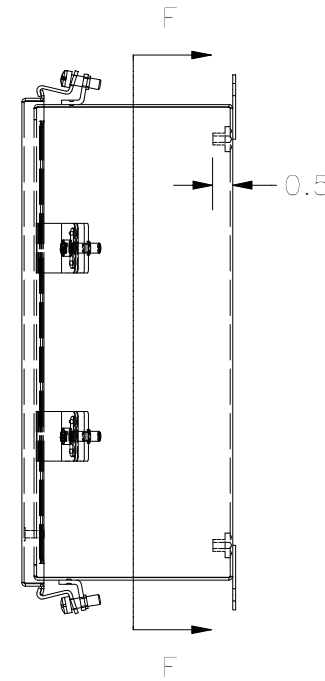

TOP VIEW

LEFT SIDE VIEW

FRONT VIEW

10-32 X 1/2  
GROUND STUD

BOTTOM VIEW

RIGHT SIDE VIEW

SECTION F-F  
(INSIDE BACK VIEW)

PART#: BN4121005SS  
(DATA SUBJECT TO CHANGE WITHOUT NOTICE)