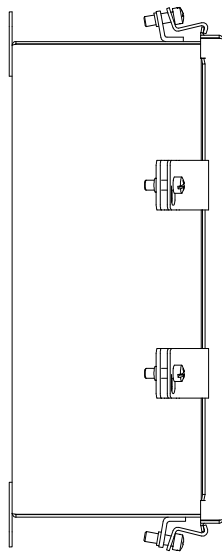

TOP VIEW

LEFT SIDE VIEW

FRONT VIEW

10-32 X 1/2  
GROUND STUD

BOTTOM VIEW

RIGHT SIDE VIEW

SECTION F-F  
(INSIDE BACK VIEW)

PART#: BN4121005SS  
(DATA SUBJECT TO CHANGE WITHOUT NOTICE)