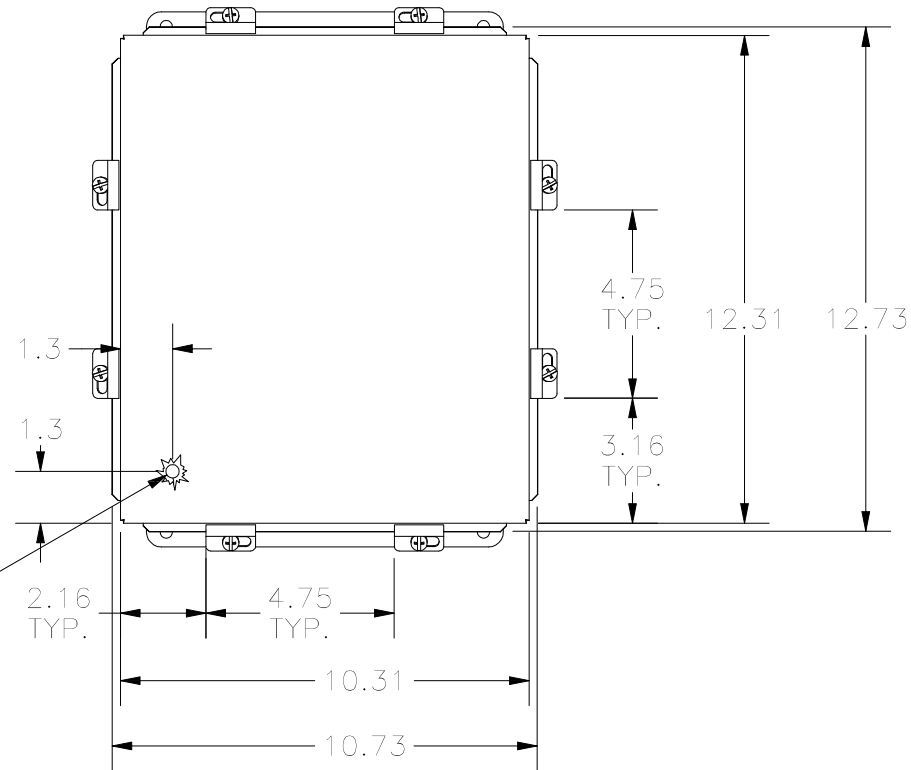

TOP VIEW

LEFT SIDE VIEW

FRONT VIEW

10-32 X 1/2  
GROUND STUD

BOTTOM VIEW

RIGHT SIDE VIEW

SECTION F-F  
(INSIDE BACK VIEW)

PART#: BN4121005SS  
(DATA SUBJECT TO CHANGE WITHOUT NOTICE)