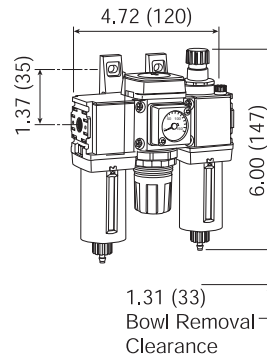

Filter series F03:

- 5 micron element
- .5 oz. bowl

Regulator series R03:

- 2-125 PSI adjusting range
- balanced valve design
- self-relieving
- supplied with a GC620 gauge
- can be mounted with knob in up or down position

Features:

- maximum operating conditions:
 - transparent bowl: **150 PSIG** (10.3 bar) and **32°F to 125°F** (0°C to 52°C)
 - metal bowl: **250 PSIG** (17.2 bar) and **32°F to 150°F** (0°C to 65.5°C)
- Included components: (2) mounting brackets with joiner set

Filter series F08:

- 5 micron element
- .4 oz. bowl

Regulator series R08:

- 0-125 PSI adjusting range
- balanced valve design
- self-relieving
- supplied with a 0-160 PSI flush mount style gauge

Lubricator series L08:

- .6 oz. bowl
- adjustable oil feed
- full view sight dome

metal bowl

Size	Flow (SCFM)	With Transparent Bowl and Guard				With Metal Bowl			
		Automatic Drain		Manual Drain		Automatic Drain		Manual Drain	
		Part #	Price/E	Part #	Price/E	Part #	Price/E	Part #	Price/E
1/8"	29	C08-01A	\$263.55	C08-01M	\$254.40	C08-01AMB	\$277.20	C08-01MMB	\$269.70
1/4"	44	C08-02A	263.55	C08-02M	254.40	C08-02AMB	277.20	C08-02MMB	269.70