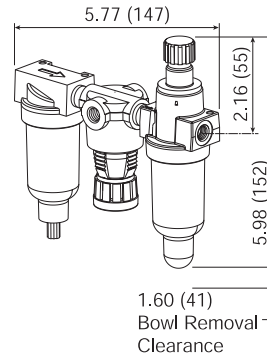

Filter series F03:

- 5 micron element
- .5 oz. bowl

Regulator series R03:

- 2-125 PSI adjusting range
- balanced valve design
- self-relieving
- supplied with a GC620 gauge
- can be mounted with knob in up or down position

Lubricator series L03:

- 1 oz. bowl
- adjustable oil feed
- full view sight dome

transparent bowl

F

Size	Flow (SCFM)	With Transparent Bowl and Guard				With Metal Bowl			
		Automatic Drain		Manual Drain		Automatic Drain		Manual Drain	
		Part #	Price/E	Part #	Price/E	Part #	Price/E	Part #	Price/E
1/8"	20	C03-01A	\$226.40	C03-01M	\$217.00	C03-01AMB	\$241.00	C03-01MMB	\$231.70
1/4"	20	C03-02A	227.00	C03-02M	217.60	C03-02AMB	241.60	C03-02MMB	232.30

Filter series F08:

- 5 micron element
- .4 oz. bowl

Regulator series R08:

- 0-125 PSI adjusting range
- balanced valve design
- self-relieving
- supplied with a 0-160 PSI flush mount style gauge

Lubricator series L08:

- .6 oz. bowl
- adjustable oil feed
- full view sight dome

metal bowl

Size	Flow (SCFM)	With Transparent Bowl and Guard				With Metal Bowl			
		Automatic Drain		Manual Drain		Automatic Drain		Manual Drain	
		Part #	Price/E	Part #	Price/E	Part #	Price/E	Part #	Price/E
1/8"	29	C08-01A	\$263.55	C08-01M	\$254.40	C08-01AMB	\$277.20	C08-01MMB	\$269.70
1/4"	44	C08-02A	263.55	C08-02M	254.40	C08-02AMB	277.20	C08-02MMB	269.70