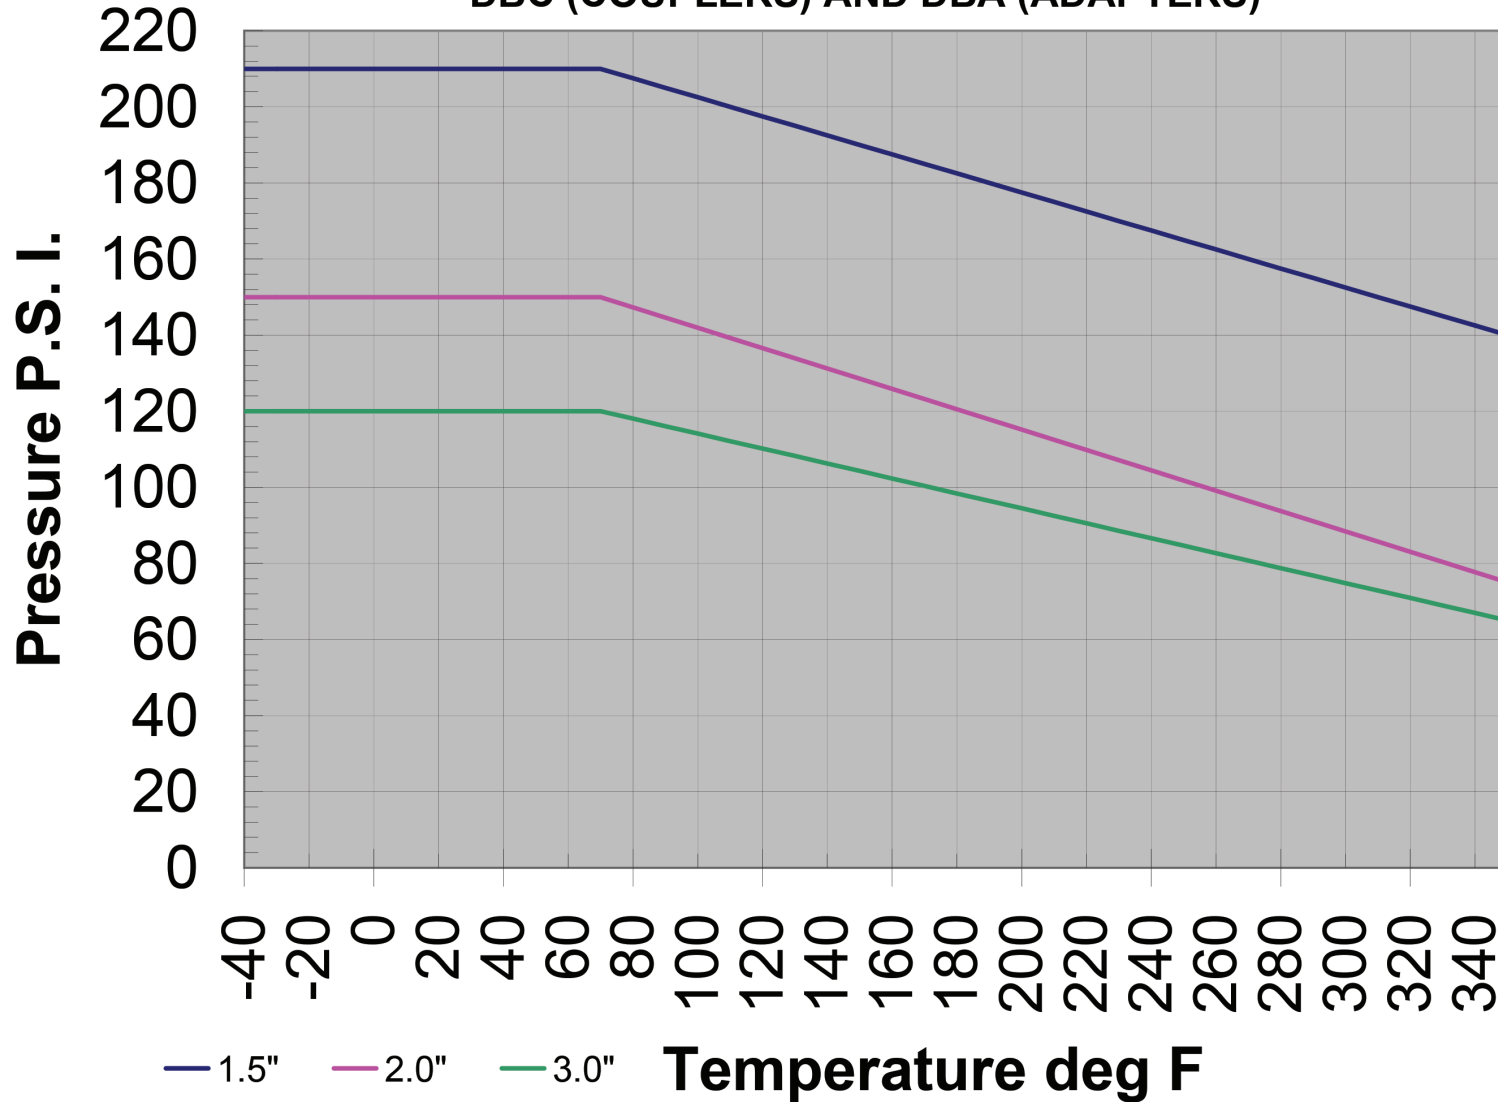

The Right Connection®

Pressure / Temperature Chart

FOR DIXON BAYCO
DBC (COUPLERS) AND DBA (ADAPTERS)

Dixon Bayco
800 High Street • Chestertown, MD 21620
ph 800.355.1991 • fx 800.283.4966
dixonvalve.com