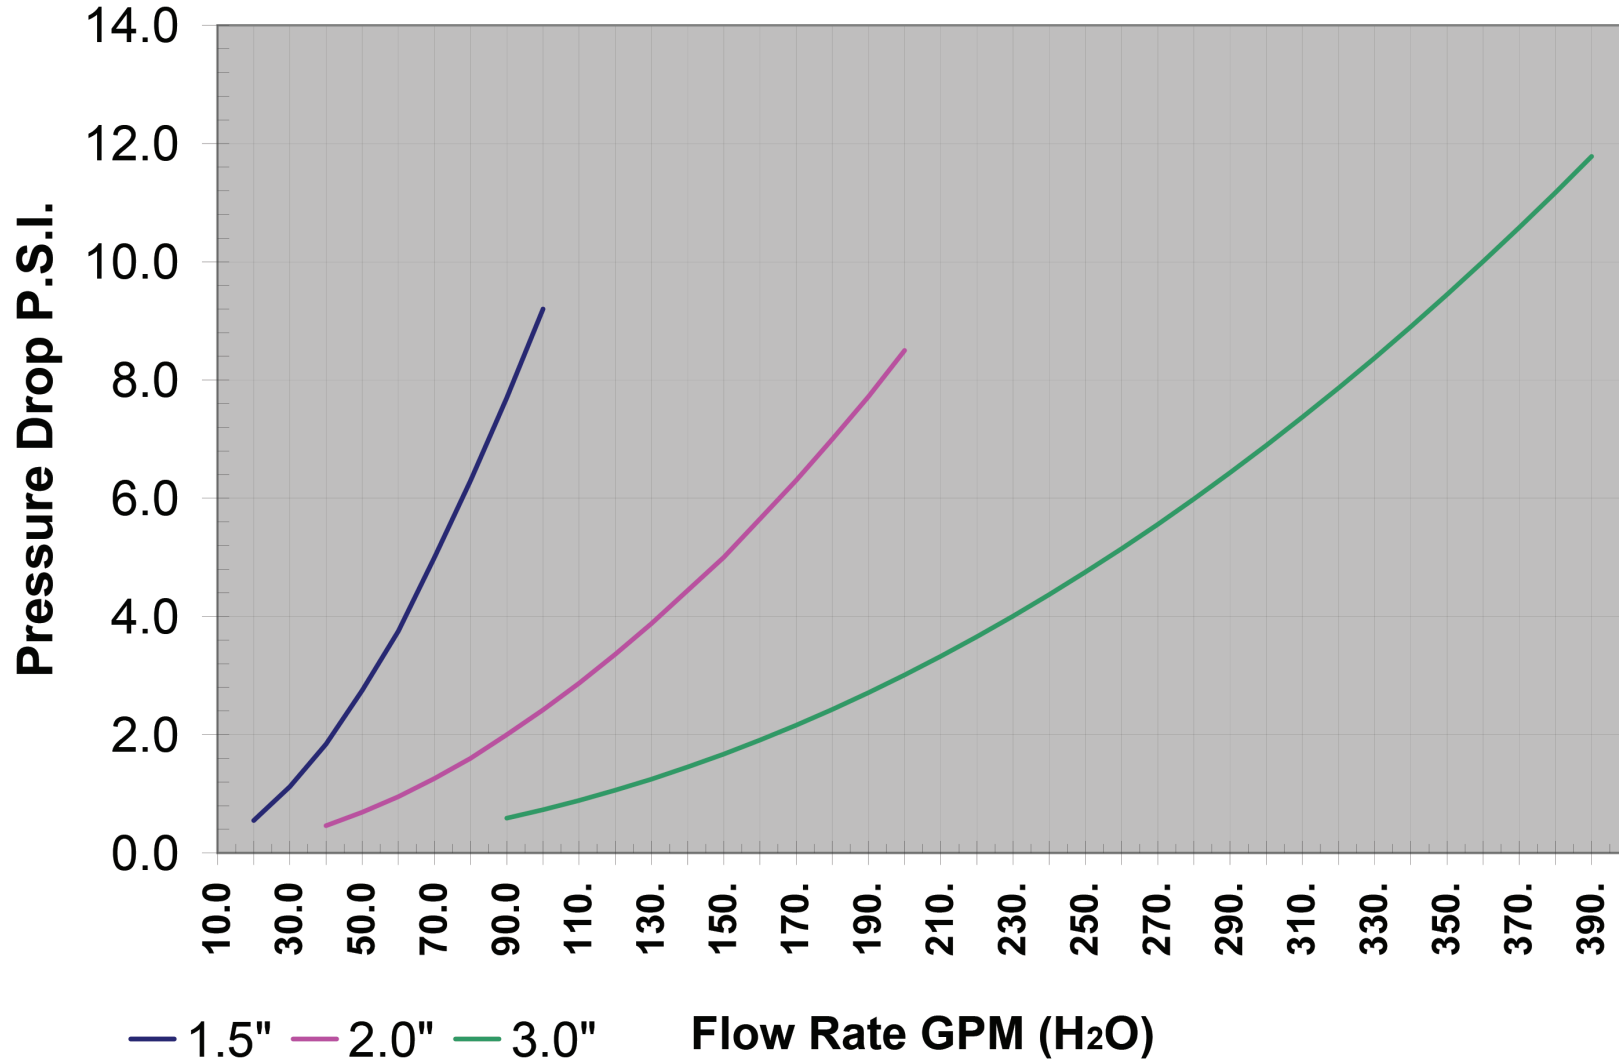

The Right Connection®

Flow Chart

FOR DIXON BAYCO

DBC (COUPLERS) AND DBA (ADAPTERS)

Dixon Bayco
800 High Street • Chestertown, MD 21620
ph 800.355.1991 • fx 800.283.4966
dixonvalve.com