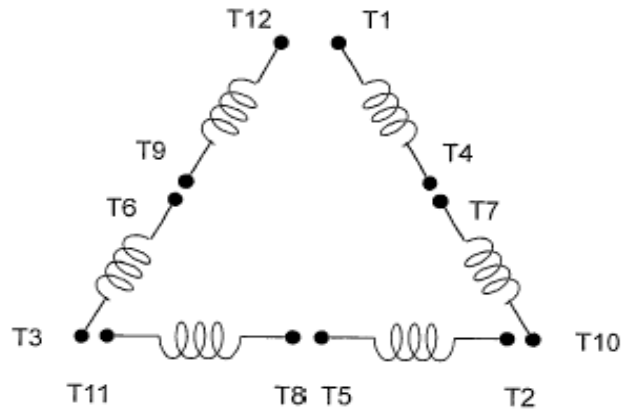

DATE:
October 4, 2005

CONNECTION DIAGRAM

CATALOG NO.:
E0508-50

SCHEMATIC - Δ / Y CONNECTION

ACROSS THE LINE CONNECTION

WYE START-DELTA RUN CONNECTION