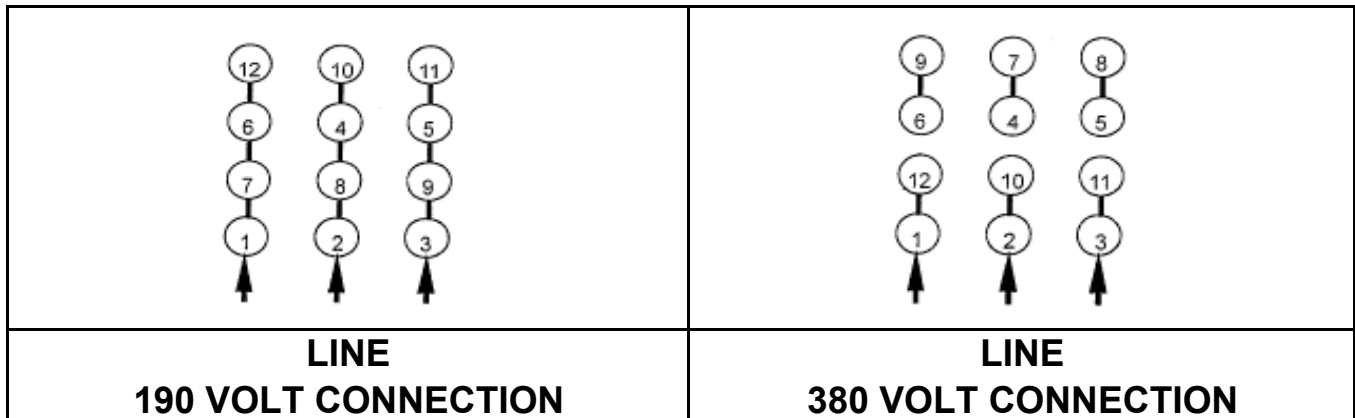

DATE:
October 4, 2005

CONNECTION DIAGRAM

CATALOG NO.:
E0508-50

SCHEMATIC - Δ / Y CONNECTION

ACROSS THE LINE CONNECTION

WYE START-DELTA RUN CONNECTION