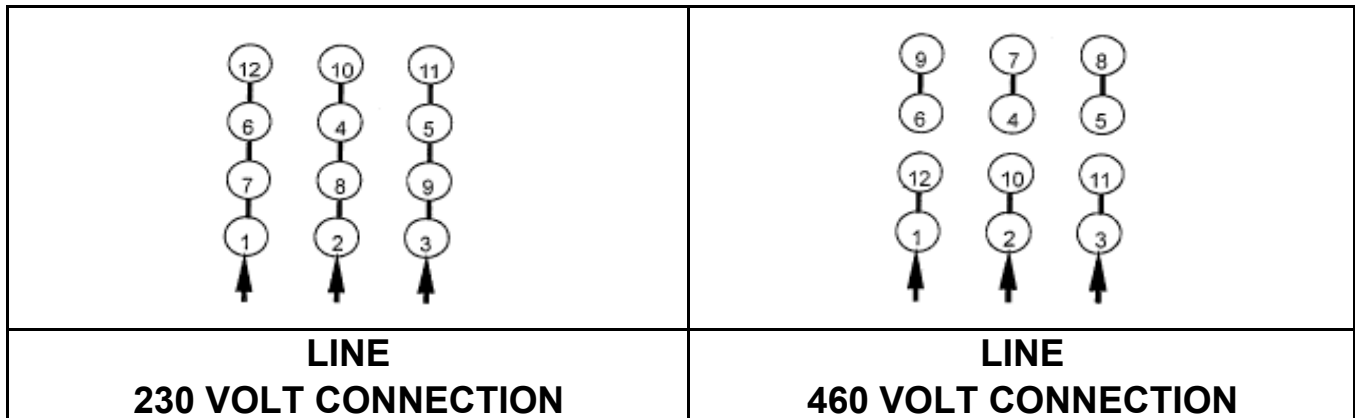

DATE:
June 22, 2005

CONNECTION DIAGRAM

CATALOG NO.:
E0508

SCHEMATIC - Δ / Y CONNECTION

ACROSS THE LINE CONNECTION

WYE START-DELTA RUN CONNECTION