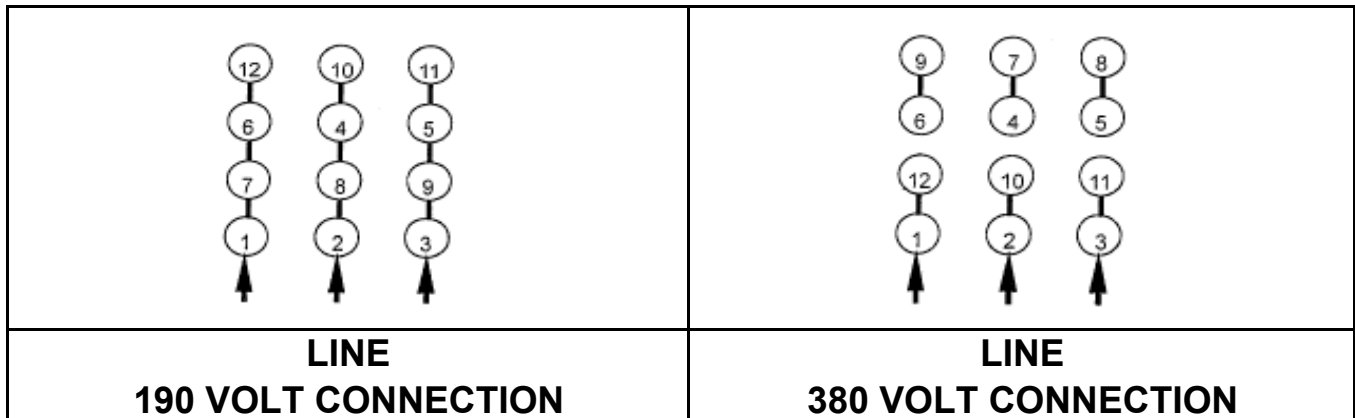

DATE:
September 14, 2006

CONNECTION DIAGRAM

CATALOG NO.:
E1008-50

SCHEMATIC - Δ / Y CONNECTION

ACROSS THE LINE CONNECTION

WYE START-DELTA RUN CONNECTION

DWG NO.
DAC-1565-4