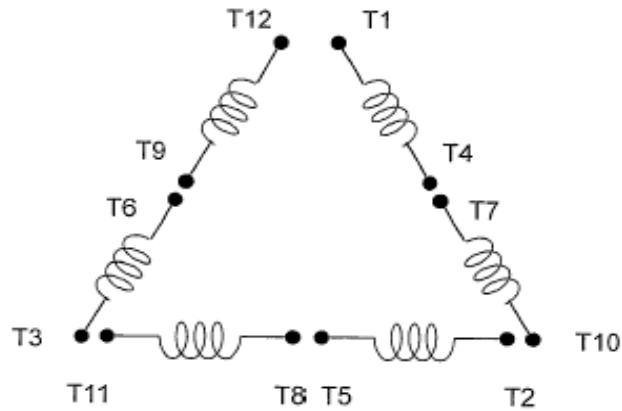

DATE:
September 14, 2006

CONNECTION DIAGRAM

CATALOG NO.:
E1008-50

SCHEMATIC - Δ / Y CONNECTION

ACROSS THE LINE CONNECTION

WYE START-DELTA RUN CONNECTION

DWG NO.
DAC-1565-4