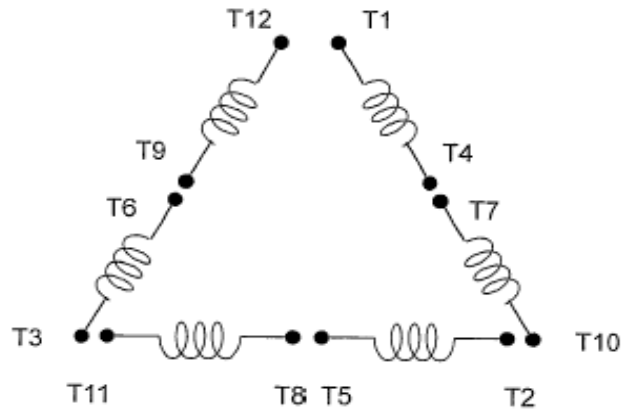

# CONNECTION DIAGRAM

CATALOG NO.:  
E1008

**SCHEMATIC - Δ / Y CONNECTION**

## ACROSS THE LINE CONNECTION

## WYE START-DELTA RUN CONNECTION