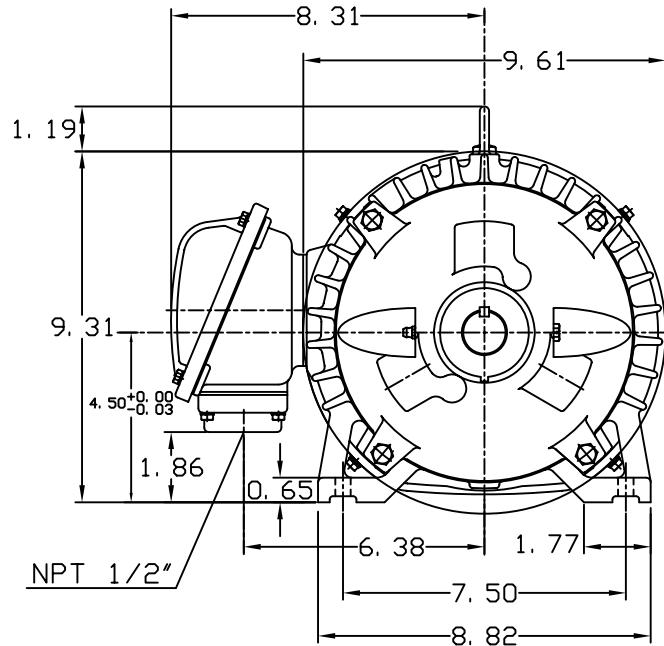

DATE
JUNE 21, 2005
CATALOG NO.
EP0032

OUTLINE DIMENSIONS
3-PHASE INDUCTION MOTOR

MOTOR TYPE:
AEHH8N
FRAME NO. 182T

Pole	HP	KW	Hz	VOLT	Syn. Speed RPM
2	3	2.2	60	230/460	3600

Ins	Rating	Dimension in	Approx Weight	Bearings
F	CONT.	inch	95 lbs.	DE: 6306ZZ NDE: 6306ZZ

Totally Enclosed Fan-Cooled Type, Squirrel-Cage Rotor.

① 10. 30. 00

J. H. LIANG

DWN.	J. H. LIANG	11-30-98
CHKD.	C. S. LO	12-29-98
APPD.	Y. B. HUANG	12-29-98

TECO Westinghouse

DWG NO.
31057H353003