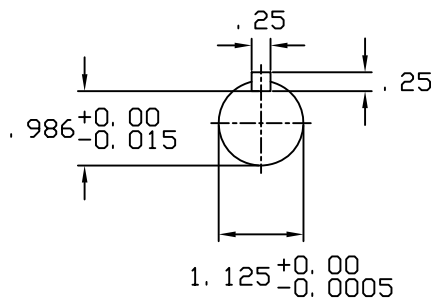

DATE
JUNE 21, 2005
CATALOG NO.
EP0032

OUTLINE DIMENSIONS
3-PHASE INDUCTION MOTOR

MOTOR TYPE:
AEHH8N
FRAME NO. 182T

Pole	HP	KW	Hz	VOLT	Syn. Speed RPM
2	3	2.2	60	230/460	3600

Ins	Rating	Dimension in	Approx Weight	Bearings
F	CONT.	inch	95 lbs.	DE: 6306ZZ NDE: 6306ZZ

Totally Enclosed Fan-Cooled Type, Squirrel-Cage Rotor.

① 10. 30. 00

J. H. LIANG

DWN.	J. H. LIANG	11-30-98
CHKD.	C. S. LO	12-29-98
APPD.	Y. B. HUANG	12-29-98

TECO Westinghouse

DWG NO.
31057H353003