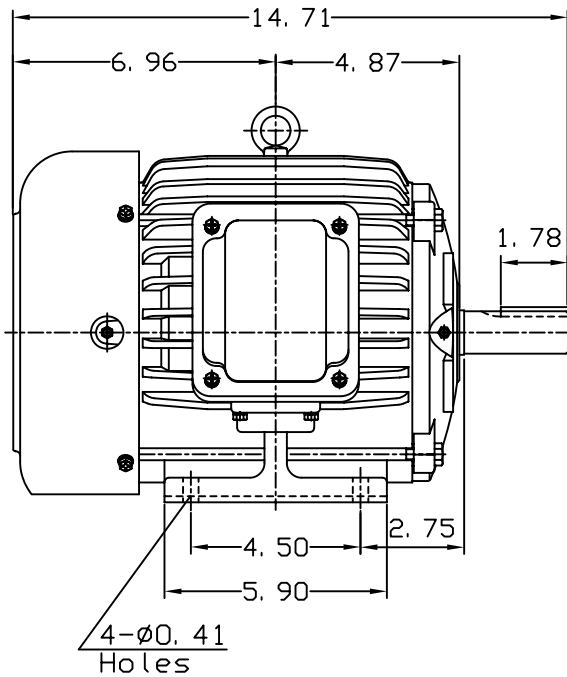

DATE
JUNE 21, 2005
CATALOG NO.
EP0032

OUTLINE DIMENSIONS
3-PHASE INDUCTION MOTOR

MOTOR TYPE:
AEHH8N
FRAME NO. 182T

Pole	HP	KW	Hz	VOLT	Syn. Speed RPM
2	3	2.2	60	230/460	3600

Ins	Rating	Dimension in	Approx Weight	Bearings
F	CONT.	inch	95 lbs.	DE: 6306ZZ NDE: 6306ZZ

Totally Enclosed Fan-Cooled Type, Squirrel-Cage Rotor.

① 10. 30. 00

J. H. LIANG

DWN.	J. H. LIANG	11-30-98
CHKD.	C. S. LO	12-29-98
APPD.	Y. B. HUANG	12-29-98

TECO Westinghouse

DWG NO.
31057H353003