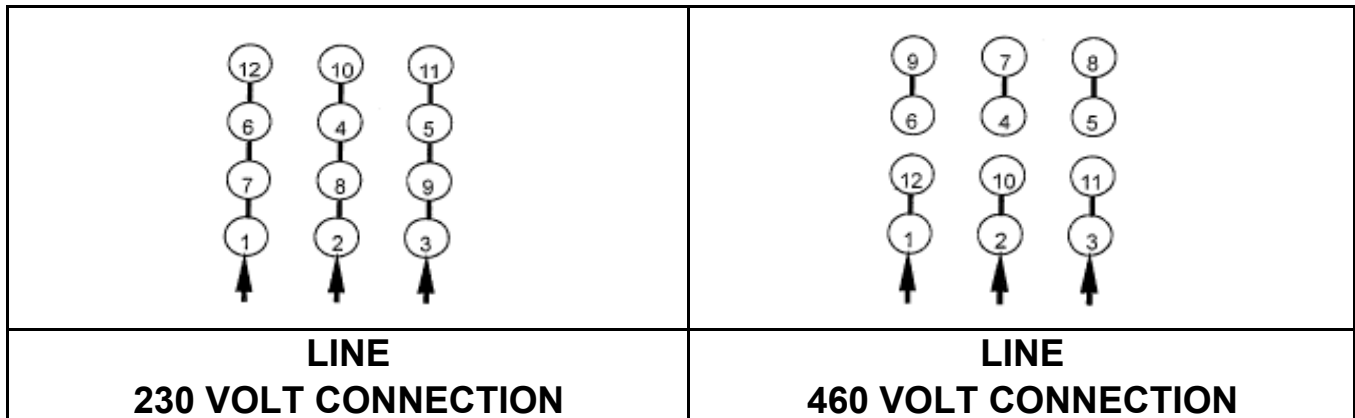

DATE:
June 22, 2005

CONNECTION DIAGRAM

CATALOG NO.:
EP0102

SCHEMATIC - Δ / Y CONNECTION

ACROSS THE LINE CONNECTION

WYE START-DELTA RUN CONNECTION