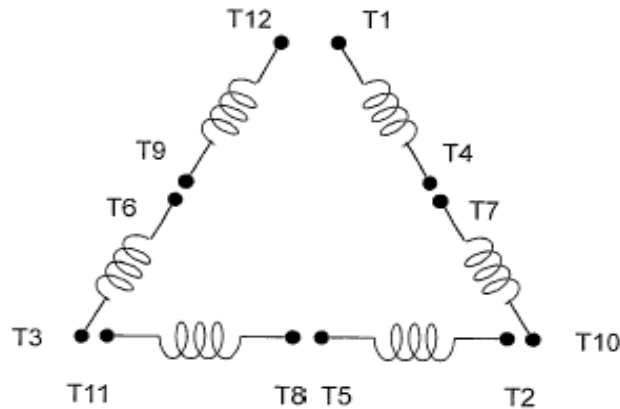

DATE:
September 13, 2006

CONNECTION DIAGRAM

CATALOG NO.:
EP0152C

SCHEMATIC - Δ / Y CONNECTION

ACROSS THE LINE CONNECTION

WYE START-DELTA RUN CONNECTION