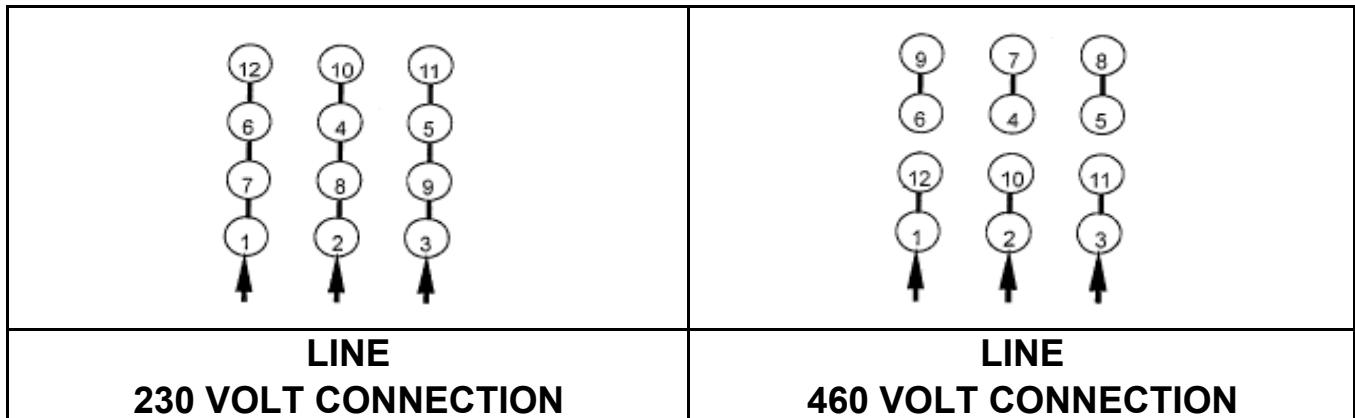

DATE:
September 13, 2006

CONNECTION DIAGRAM

CATALOG NO.:
EP0152C

SCHEMATIC - Δ / Y CONNECTION

ACROSS THE LINE CONNECTION

WYE START-DELTA RUN CONNECTION