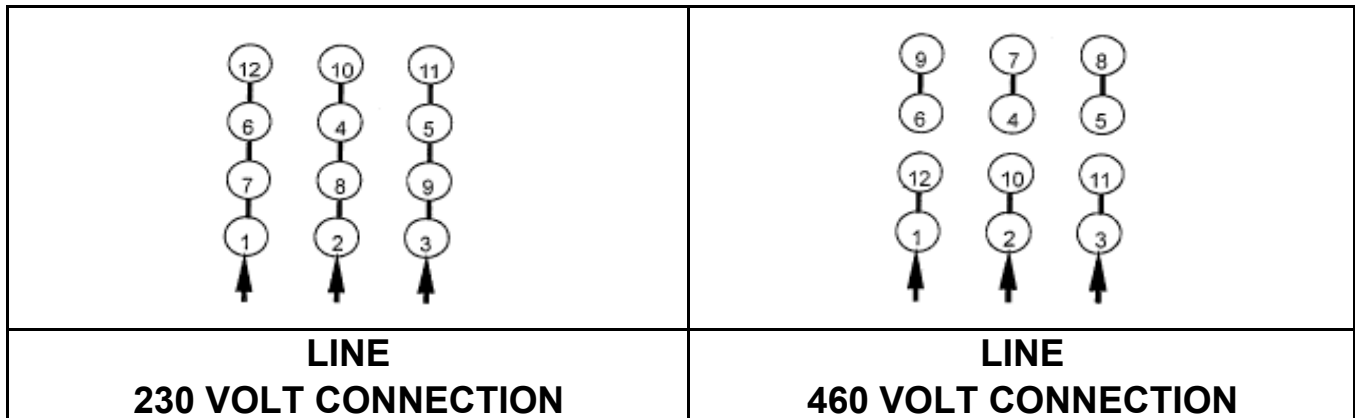

DATE:
September 13, 2006

CONNECTION DIAGRAM

CATALOG NO.:
EP0402C

SCHEMATIC - Δ / Y CONNECTION

ACROSS THE LINE CONNECTION

WYE START-DELTA RUN CONNECTION