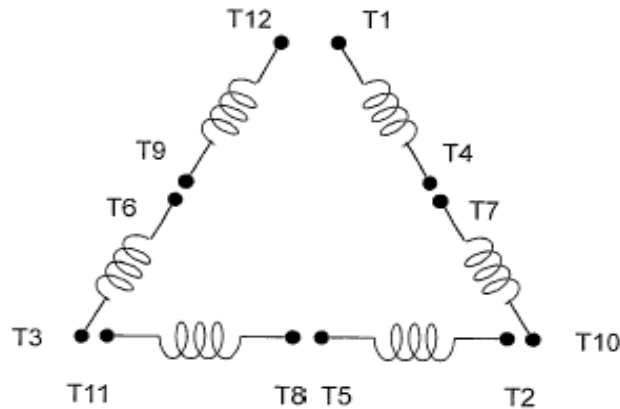

DATE:
June 22, 2005

CONNECTION DIAGRAM

CATALOG NO.:
EP0602

SCHEMATIC - Δ / Y CONNECTION

ACROSS THE LINE CONNECTION

WYE START-DELTA RUN CONNECTION

DWG NO.
DAC-1565-4