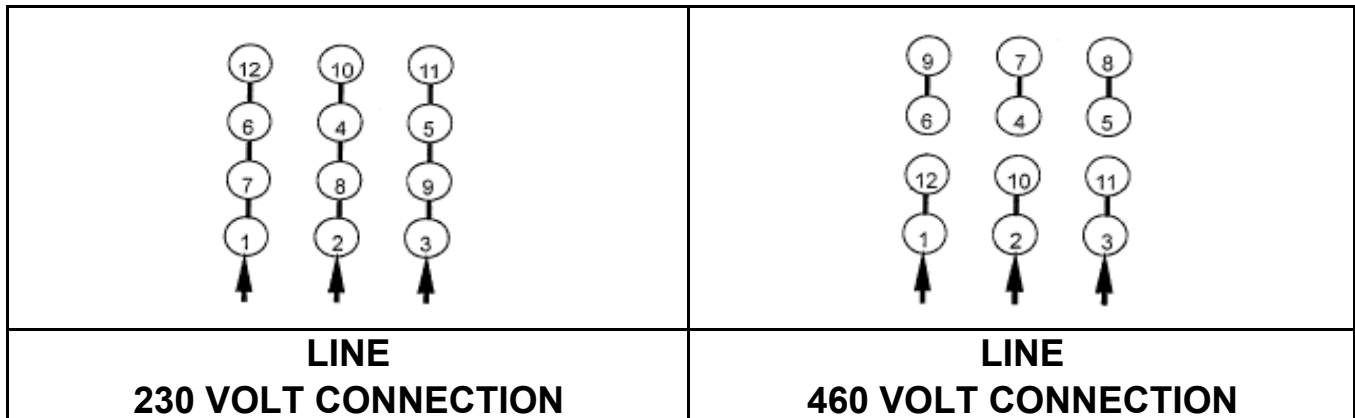

DATE:
June 22, 2005

CONNECTION DIAGRAM

CATALOG NO.:
EP0602

SCHEMATIC - Δ / Y CONNECTION

ACROSS THE LINE CONNECTION

WYE START-DELTA RUN CONNECTION

DWG NO.
DAC-1565-4