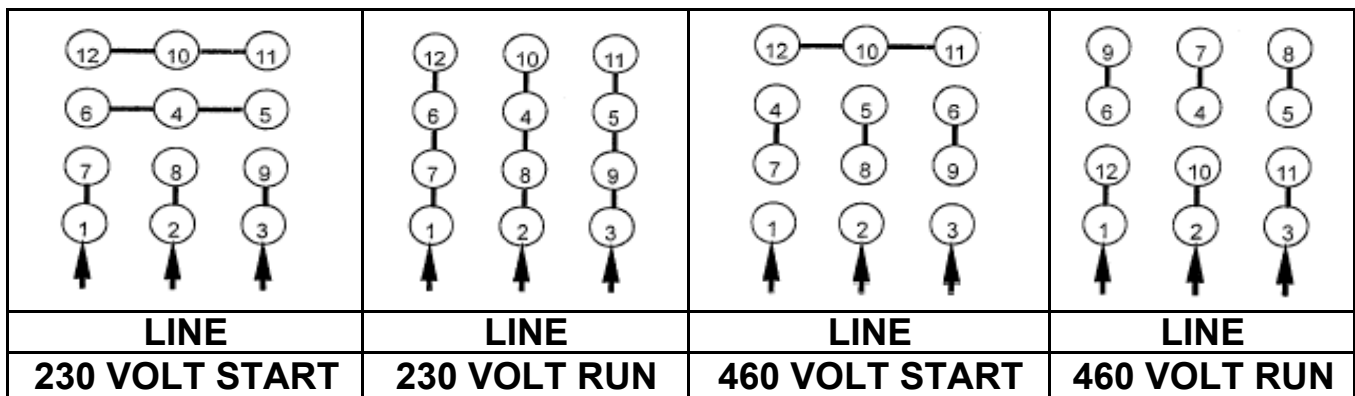

DATE:
June 22, 2005

CONNECTION DIAGRAM

CATALOG NO.:
EP0602

SCHEMATIC - Δ / Y CONNECTION

ACROSS THE LINE CONNECTION

WYE START-DELTA RUN CONNECTION

DWG NO.
DAC-1565-4