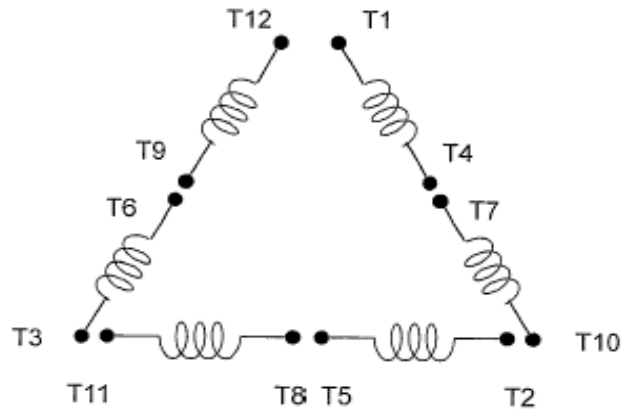

DATE:
September 13, 2006

CONNECTION DIAGRAM

CATALOG NO.:
EP0752C-50

SCHEMATIC - Δ / Y CONNECTION

ACROSS THE LINE CONNECTION

WYE START-DELTA RUN CONNECTION

DWG NO.
DAC-1565-4