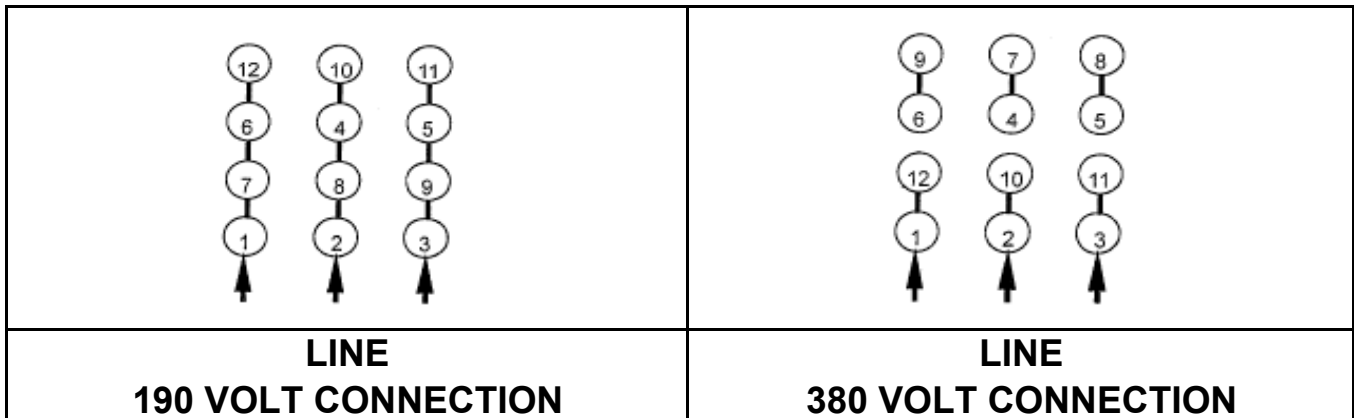

DATE:
September 13, 2006

CONNECTION DIAGRAM

CATALOG NO.:
EP0752C-50

SCHEMATIC - Δ / Y CONNECTION

ACROSS THE LINE CONNECTION

WYE START-DELTA RUN CONNECTION

DWG NO.
DAC-1565-4