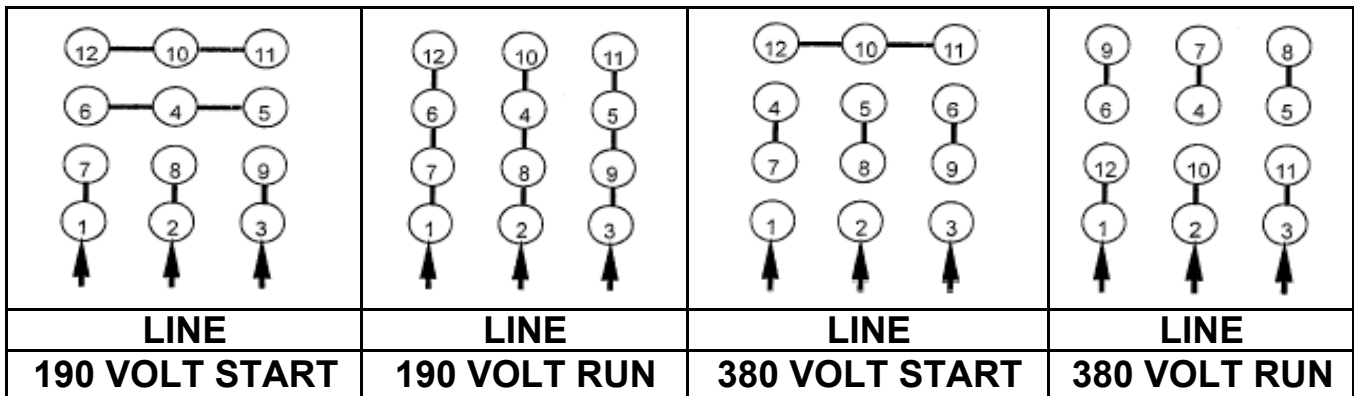

DATE:
September 13, 2006

CONNECTION DIAGRAM

CATALOG NO.:
EP0752C-50

SCHEMATIC - Δ / Y CONNECTION

ACROSS THE LINE CONNECTION

WYE START-DELTA RUN CONNECTION

DWG NO.
DAC-1565-4