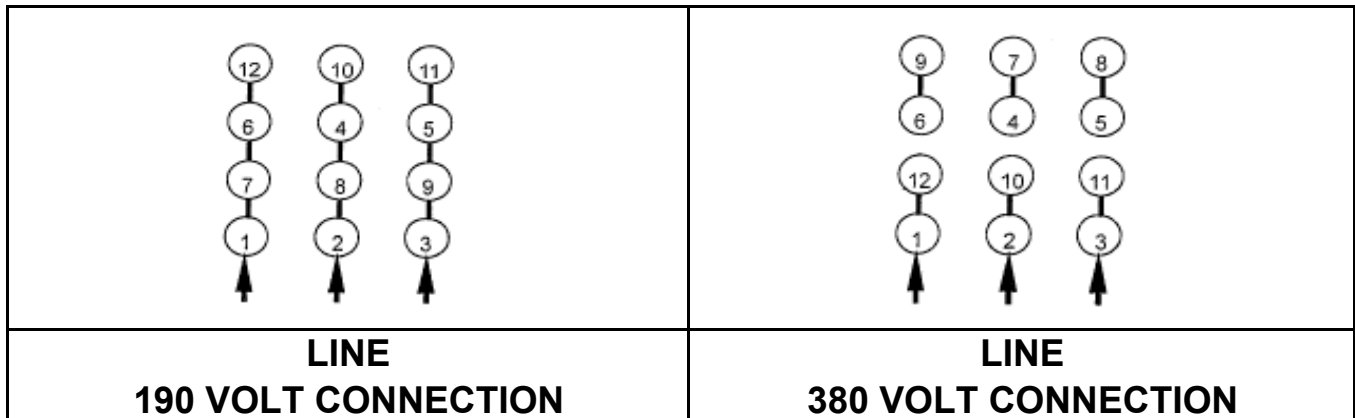

DATE:
December 16, 2005

CONNECTION DIAGRAM

CATALOG NO.:
EP1256-50

SCHEMATIC - Δ / Y CONNECTION

ACROSS THE LINE CONNECTION

WYE START-DELTA RUN CONNECTION

DWG NO.
DAC-1565-4