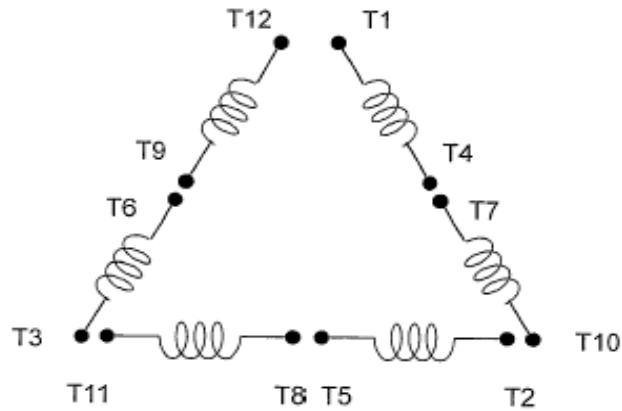

DATE:
December 16, 2005

CONNECTION DIAGRAM

CATALOG NO.:
EP1256-50

SCHEMATIC - Δ / Y CONNECTION

ACROSS THE LINE CONNECTION

WYE START-DELTA RUN CONNECTION

DWG NO.
DAC-1565-4