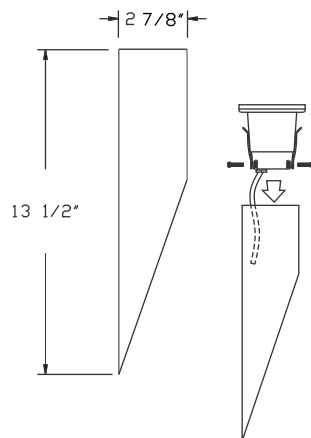

GS-85

- 8-1/2" Professional PVC Spike
- 1/2" Thread

Available Color:

GS-10 Super Spike

- 10" Heavy Duty PVC Spike
- 1/2" Thread

Available Color:

50PK

- 13-1/2" Optional Slip-On PVC Kit
- 3-1/4" Outer Dia., 2-7/8" Inner Dia.
- Schedule 80
- Stainless Steel Mounting Brackets and Hardware Included

Color:

- Use with MR16 Well Lights (Not Included)