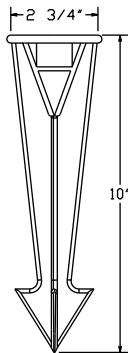

GS-85

- 8-1/2" Professional PVC Spike
- 1/2" Thread

Available Color:

GS-10 Super Spike

- 10" Heavy Duty PVC Spike
- 1/2" Thread

Available Color:

50PK

- 13-1/2" Optional Slip-On PVC Kit
- 3-1/4" Outer Dia., 2-7/8" Inner Dia.
- Schedule 80
- Stainless Steel Mounting Brackets and Hardware Included