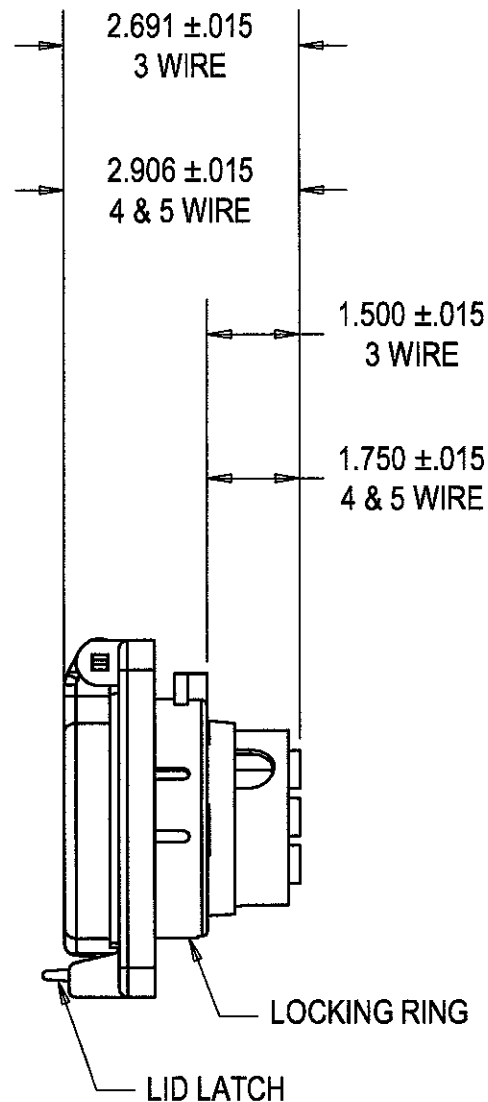

M-9228 1

CATALOG No. AND RATING LABEL

CATALOG No. AND RATING LABEL

RECEPTACLE LID

RECEPTACLE LID

LID LATCH

	INLET <sup>1</sup>		CONFIGURATION RATING		MATING <sup>1</sup> CONNECTOR		MATING NEMA CONNECTOR <sup>2</sup>		IEC COLOR CODE	
	CATALOG #				CATALOG #	NEMA #	HUBBELL			
3 WIRE	HBL2315SWR		20A 125V		HBL2313SR	L5-20R	2313		YELLOW	
	HBL2325SWR		20A 250V		HBL2323SR	L6-20R	2323		BLUE	
	HBL2335SWR		20A 277VAC		HBL2333SR	L7-20R	2333		GRAY	
4 WIRE	HBL2415SWR		20A 125/250V		HBL2413SR	L14-20R	2413		ORANGE	
	HBL2425SWR		20A 250V 3Ø		HBL2423SR	L15-20R	2423		BLUE	
	HBL2435SWR		20A 480V 3Ø		HBL2433SR	L16-20R	2433		RED	
5 WIRE	HBL2515SWR		20A 120/208V 3ØY		HBL2513SR	L21-20R	2513		BLUE	
3 WIRE	HBL2615SWR		30A 125V		HBL2613SR	L5-30R	2613		YELLOW	
	HBL2625SWR		30A 250V		HBL2623SR	L6-30R	2623		BLUE	
4 WIRE	HBL2715SWR		30A 125/250V		HBL2713SR	L14-30R	2713		ORANGE	
	HBL2725SWR		30A 250V 3Ø		HBL2723SR	L15-30R	2723		BLUE	
	HBL2735SWR		30A 480V 3Ø		HBL2733SR	L16-30R	2733		RED	
5 WIRE	HBL2745SWR		30A 600V 3Ø		HBL2743SR	L17-30R	2743		BLACK	
	HBL2815SWR		30A 120/208V 3ØY		HBL2813SR	L21-30R	2813		BLUE	

<sup>1</sup> TYPES 4, 4X, 12 WHEN CLOSED OR CONNECTED

<sup>2</sup> TYPES 1 WHEN CONNECTED

U.L. LISTED  
CSA CERTIFIED

CODE 74545

LIST OF PARTS

DESCRIPTION	MATERIAL	FINISH
INLET HOUSING	PBTP	
HOUSING, LID	PBTP	
LOCKING RING	PBTP	
GASKET	CBR	
BLADE HOLDER	PA 66	
SCREWS	302 SS	

DIMENSION SHEET FOR CAT. NO. SEE TABLE

REPAIRABLE  NON-REPAIRABLE

1	10/24/03 "X" REMOVED; LAST X-REVISION WAS X-0. RELEASED FOR PRODUCTION PER DCN #11263. JMN <i>RJB</i>	JPP	10/24/03
SYM	REVISIONS	APP	DATE

THE DESIGN AND DIMENSIONS OF THE PRODUCT SHOWN ON THIS DRAWING ARE SUBJECT TO CHANGE WITHOUT NOTICE

TITLE SAFETY-SHROUD™ TWIST-LOCK® REVERSE SERVICE INLETS

TOLERANCES UNLESS OTHERWISE SPECIFIED  
FRACTIONS ±1/64  
DECIMALS ±.005  
ANGLES ±2