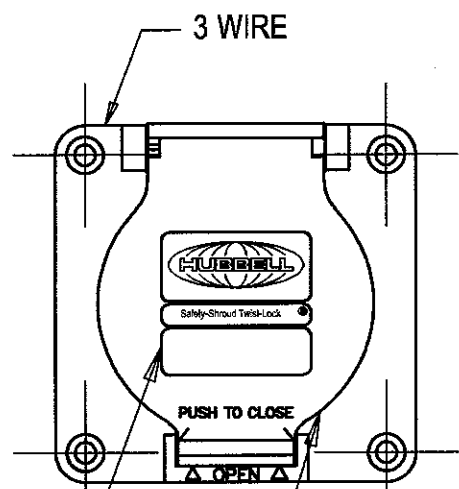

M-9228 1

CATALOG No. AND RATING LABEL

CATALOG No. AND RATING LABEL

RECEPTACLE LID

RECEPTACLE LID

LID LATCH

	INLET <sup>1</sup>		CONFIGURATION RATING		MATING <sup>1</sup> CONNECTOR		MATING NEMA CONNECTOR <sup>2</sup>		IEC COLOR CODE	
	CATALOG #				CATALOG #	NEMA #	HUBBELL			
3 WIRE	HBL2315SWR		20A 125V		HBL2313SR	L5-20R	2313		YELLOW	
	HBL2325SWR		20A 250V		HBL2323SR	L6-20R	2323		BLUE	
	HBL2335SWR		20A 277VAC		HBL2333SR	L7-20R	2333		GRAY	
4 WIRE	HBL2415SWR		20A 125/250V		HBL2413SR	L14-20R	2413		ORANGE	
	HBL2425SWR		20A 250V 3Ø		HBL2423SR	L15-20R	2423		BLUE	
	HBL2435SWR		20A 480V 3Ø		HBL2433SR	L16-20R	2433		RED	
5 WIRE	HBL2515SWR		20A 120/208V 3ØY		HBL2513SR	L21-20R	2513		BLUE	
3 WIRE	HBL2615SWR		30A 125V		HBL2613SR	L5-30R	2613		YELLOW	
	HBL2625SWR		30A 250V		HBL2623SR	L6-30R	2623		BLUE	
4 WIRE	HBL2715SWR		30A 125/250V		HBL2713SR	L14-30R	2713		ORANGE	
	HBL2725SWR		30A 250V 3Ø		HBL2723SR	L15-30R	2723		BLUE	
	HBL2735SWR		30A 480V 3Ø		HBL2733SR	L16-30R	2733		RED	
5 WIRE	HBL2745SWR		30A 600V 3Ø		HBL2743SR	L17-30R	2743		BLACK	
	HBL2815SWR		30A 120/208V 3ØY		HBL2813SR	L21-30R	2813		BLUE	

<sup>1</sup> TYPES 4, 4X, 12 WHEN CLOSED OR CONNECTED

<sup>2</sup> TYPES 1 WHEN CONNECTED

U.L. LISTED  
CSA CERTIFIED

CODE 74545

LIST OF PARTS

DESCRIPTION	MATERIAL	FINISH
INLET HOUSING	PBTP	
HOUSING, LID	PBTP	
LOCKING RING	PBTP	
GASKET	CBR	
BLADE HOLDER	PA 66	
SCREWS	302 SS	

THE DESIGN AND DIMENSIONS OF THE PRODUCT SHOWN ON THIS DRAWING ARE SUBJECT TO CHANGE WITHOUT NOTICE

TITLE SAFETY-SHROUD™ TWIST-LOCK® REVERSE SERVICE INLETS

TOLERANCES UNLESS OTHERWISE SPECIFIED  
FRACTIONS ±1/64  
DECIMALS ±.005  
ANGLES ±2