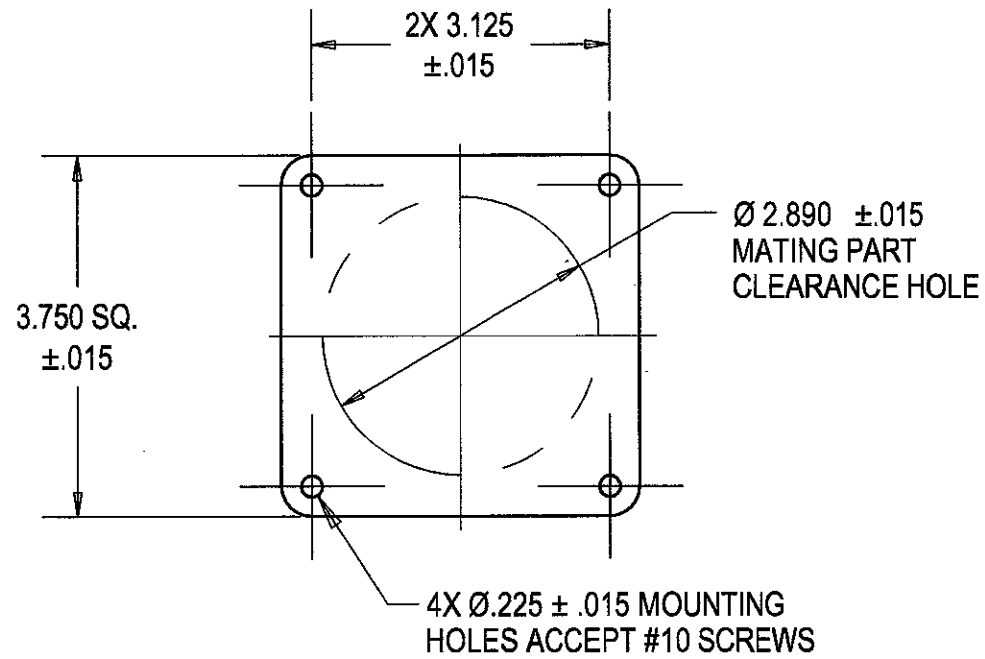

M-9228 1

CATALOG No. AND RATING LABEL

CATALOG No. AND RATING LABEL

RECEPTACLE LID

RECEPTACLE LID

LID LATCH

	INLET <sup>1</sup>		CONFIGURATION RATING		MATING <sup>1</sup> CONNECTOR		MATING NEMA CONNECTOR <sup>2</sup>		IEC COLOR CODE	
	CATALOG #				CATALOG #	NEMA #	HUBBELL			
3 WIRE	HBL2315SWR		20A 125V		HBL2313SR	L5-20R	2313		YELLOW	
	HBL2325SWR		20A 250V		HBL2323SR	L6-20R	2323		BLUE	
	HBL2335SWR		20A 277VAC		HBL2333SR	L7-20R	2333		GRAY	
4 WIRE	HBL2415SWR		20A 125/250V		HBL2413SR	L14-20R	2413		ORANGE	
	HBL2425SWR		20A 250V 3Ø		HBL2423SR	L15-20R	2423		BLUE	
	HBL2435SWR		20A 480V 3Ø		HBL2433SR	L16-20R	2433		RED	
5 WIRE	HBL2515SWR		20A 120/208V 3ØY		HBL2513SR	L21-20R	2513		BLUE	
3 WIRE	HBL2615SWR		30A 125V		HBL2613SR	L5-30R	2613		YELLOW	
	HBL2625SWR		30A 250V		HBL2623SR	L6-30R	2623		BLUE	
4 WIRE	HBL2715SWR		30A 125/250V		HBL2713SR	L14-30R	2713		ORANGE	
	HBL2725SWR		30A 250V 3Ø		HBL2723SR	L15-30R	2723		BLUE	
	HBL2735SWR		30A 480V 3Ø		HBL2733SR	L16-30R	2733		RED	
5 WIRE	HBL2745SWR		30A 600V 3Ø		HBL2743SR	L17-30R	2743		BLACK	
	HBL2815SWR		30A 120/208V 3ØY		HBL2813SR	L21-30R	2813		BLUE	

<sup>1</sup> TYPES 4, 4X, 12 WHEN CLOSED OR CONNECTED

<sup>2</sup> TYPES 1 WHEN CONNECTED

U.L. LISTED  
CSA CERTIFIED

CODE 74545

LIST OF PARTS

DESCRIPTION	MATERIAL	FINISH
INLET HOUSING	PBTP	
HOUSING, LID	PBTP	
LOCKING RING	PBTP	
GASKET	CBR	
BLADE HOLDER	PA 66	
SCREWS	302 SS	

DIMENSION SHEET FOR CAT. NO. SEE TABLE

REPAIRABLE  NON-REPAIRABLE

1	10/24/03 "X" REMOVED; LAST X-REVISION WAS X-0. RELEASED FOR PRODUCTION PER DCN #11263. JMN <i>RJB</i>	JPP	10/24/03
SYM	REVISIONS	APP	DATE

THE DESIGN AND DIMENSIONS OF THE PRODUCT SHOWN ON THIS DRAWING ARE SUBJECT TO CHANGE WITHOUT NOTICE

TITLE SAFETY-SHROUD™ TWIST-LOCK® REVERSE SERVICE INLETS

TOLERANCES UNLESS OTHERWISE SPECIFIED  
FRACTIONS ±1/64  
DECIMALS ±.005  
ANGLES ±2