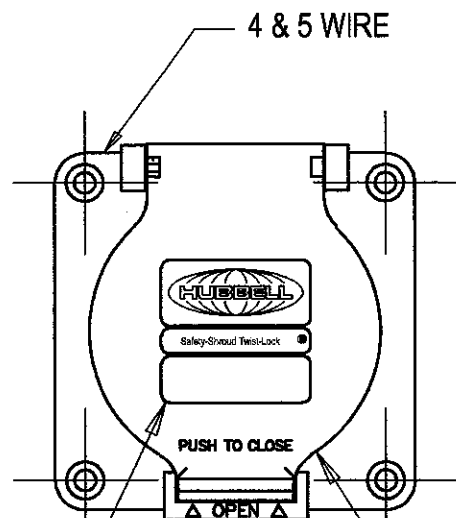

M-9228 1

CATALOG No. AND RATING LABEL

CATALOG No. AND RATING LABEL

RECEPTACLE LID

RECEPTACLE LID

LID LATCH

	INLET <sup>1</sup>		CONFIGURATION RATING		MATING <sup>1</sup> CONNECTOR		MATING NEMA CONNECTOR <sup>2</sup>		IEC COLOR CODE	
	CATALOG #				CATALOG #	NEMA #	HUBBELL			
3 WIRE	HBL2315SWR		20A 125V		HBL2313SR	L5-20R	2313		YELLOW	
	HBL2325SWR		20A 250V		HBL2323SR	L6-20R	2323		BLUE	
	HBL2335SWR		20A 277VAC		HBL2333SR	L7-20R	2333		GRAY	
4 WIRE	HBL2415SWR		20A 125/250V		HBL2413SR	L14-20R	2413		ORANGE	
	HBL2425SWR		20A 250V 3Ø		HBL2423SR	L15-20R	2423		BLUE	
	HBL2435SWR		20A 480V 3Ø		HBL2433SR	L16-20R	2433		RED	
5 WIRE	HBL2515SWR		20A 120/208V 3ØY		HBL2513SR	L21-20R	2513		BLUE	
3 WIRE	HBL2615SWR		30A 125V		HBL2613SR	L5-30R	2613		YELLOW	
	HBL2625SWR		30A 250V		HBL2623SR	L6-30R	2623		BLUE	
4 WIRE	HBL2715SWR		30A 125/250V		HBL2713SR	L14-30R	2713		ORANGE	
	HBL2725SWR		30A 250V 3Ø		HBL2723SR	L15-30R	2723		BLUE	
	HBL2735SWR		30A 480V 3Ø		HBL2733SR	L16-30R	2733		RED	
5 WIRE	HBL2745SWR		30A 600V 3Ø		HBL2743SR	L17-30R	2743		BLACK	
	HBL2815SWR		30A 120/208V 3ØY		HBL2813SR	L21-30R	2813		BLUE	

<sup>1</sup> TYPES 4, 4X, 12 WHEN CLOSED OR CONNECTED

<sup>2</sup> TYPES 1 WHEN CONNECTED

U.L. LISTED  
CSA CERTIFIED

CODE 74545

LIST OF PARTS

DESCRIPTION	MATERIAL	FINISH
INLET HOUSING	PBTP	
HOUSING, LID	PBTP	
LOCKING RING	PBTP	
GASKET	CBR	
BLADE HOLDER	PA 66	
SCREWS	302 SS	

DIMENSION SHEET FOR CAT. NO. SEE TABLE

REPAIRABLE  NON-REPAIRABLE

1	10/24/03 "X" REMOVED; LAST X-REVISION WAS X-0. RELEASED FOR PRODUCTION PER DCN #11263. JMN <i>RJB</i>	JPP	10/24/03
SYM	REVISIONS	APP	DATE

THE DESIGN AND DIMENSIONS OF THE PRODUCT SHOWN ON THIS DRAWING ARE SUBJECT TO CHANGE WITHOUT NOTICE

TITLE SAFETY-SHROUD™ TWIST-LOCK® REVERSE SERVICE INLETS

TOLERANCES UNLESS OTHERWISE SPECIFIED  
FRACTIONS ±1/64  
DECIMALS ±.005  
ANGLES ±2