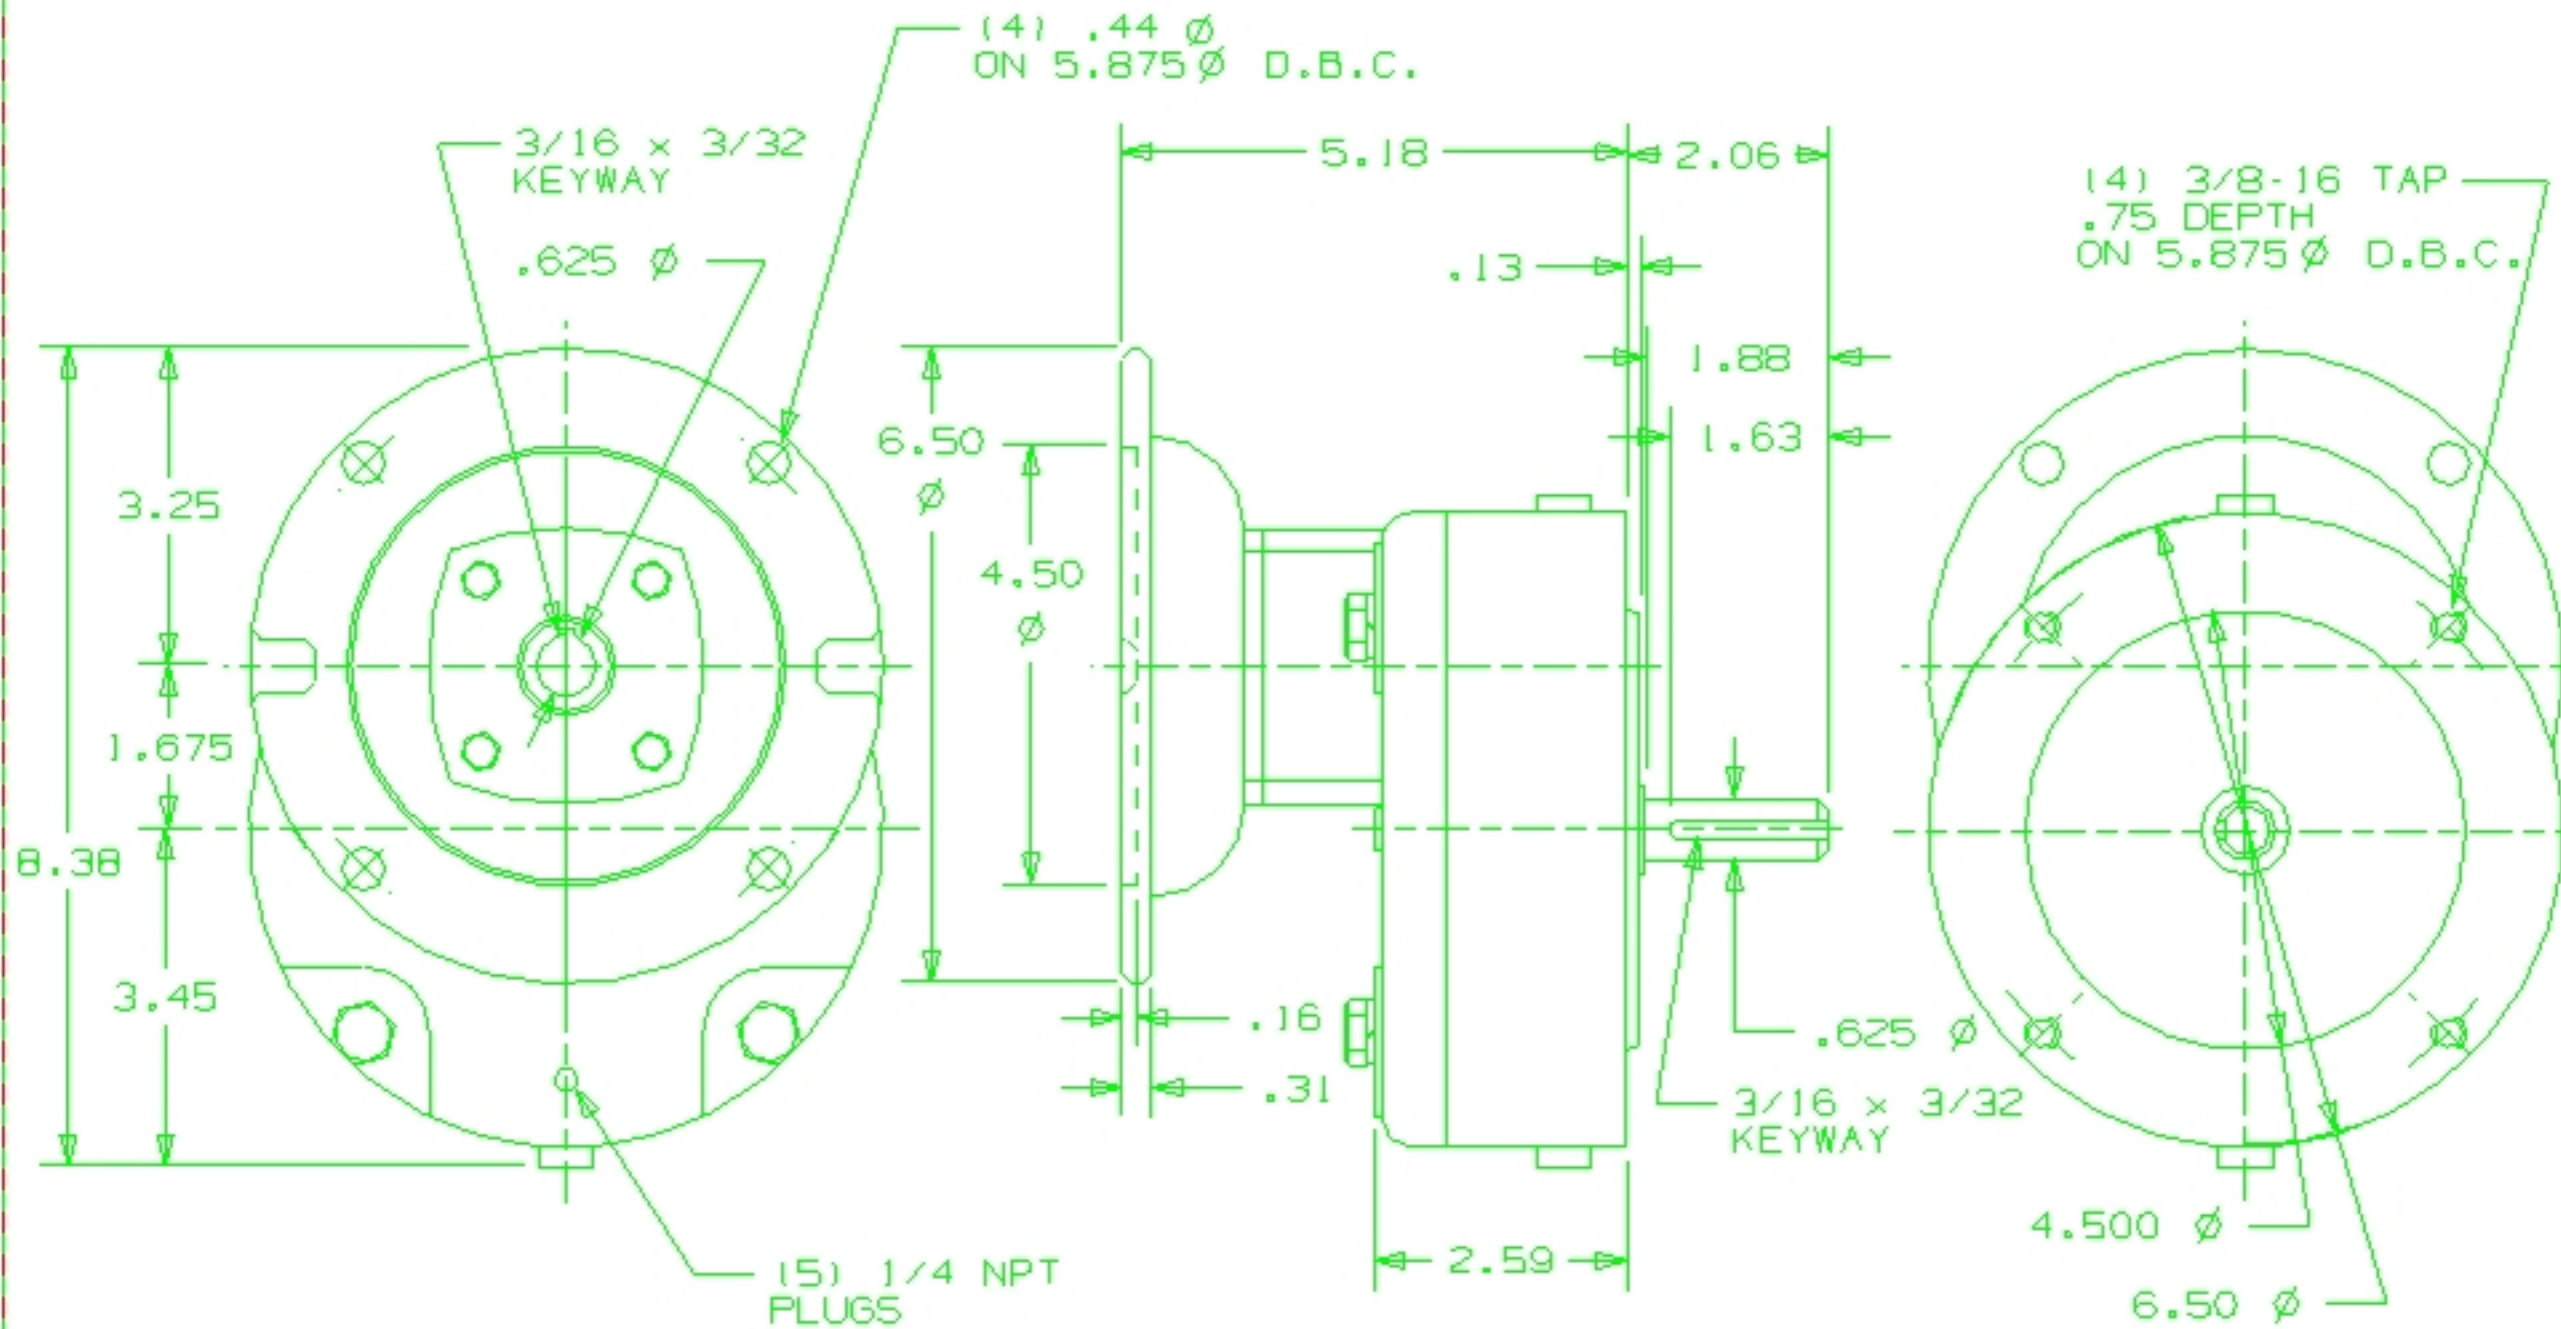

## HMF1-B5-B5 OUTLINE DWG

76600, 83230, 76602, 83231, 83232

THIS DRAWING IS THE PROPERTY OF BOSTON GEAR DIV. AND MUST NOT BE USED IN ANY MANNER DETRIMENTAL TO THE INTERESTS OF THE COMPANY.