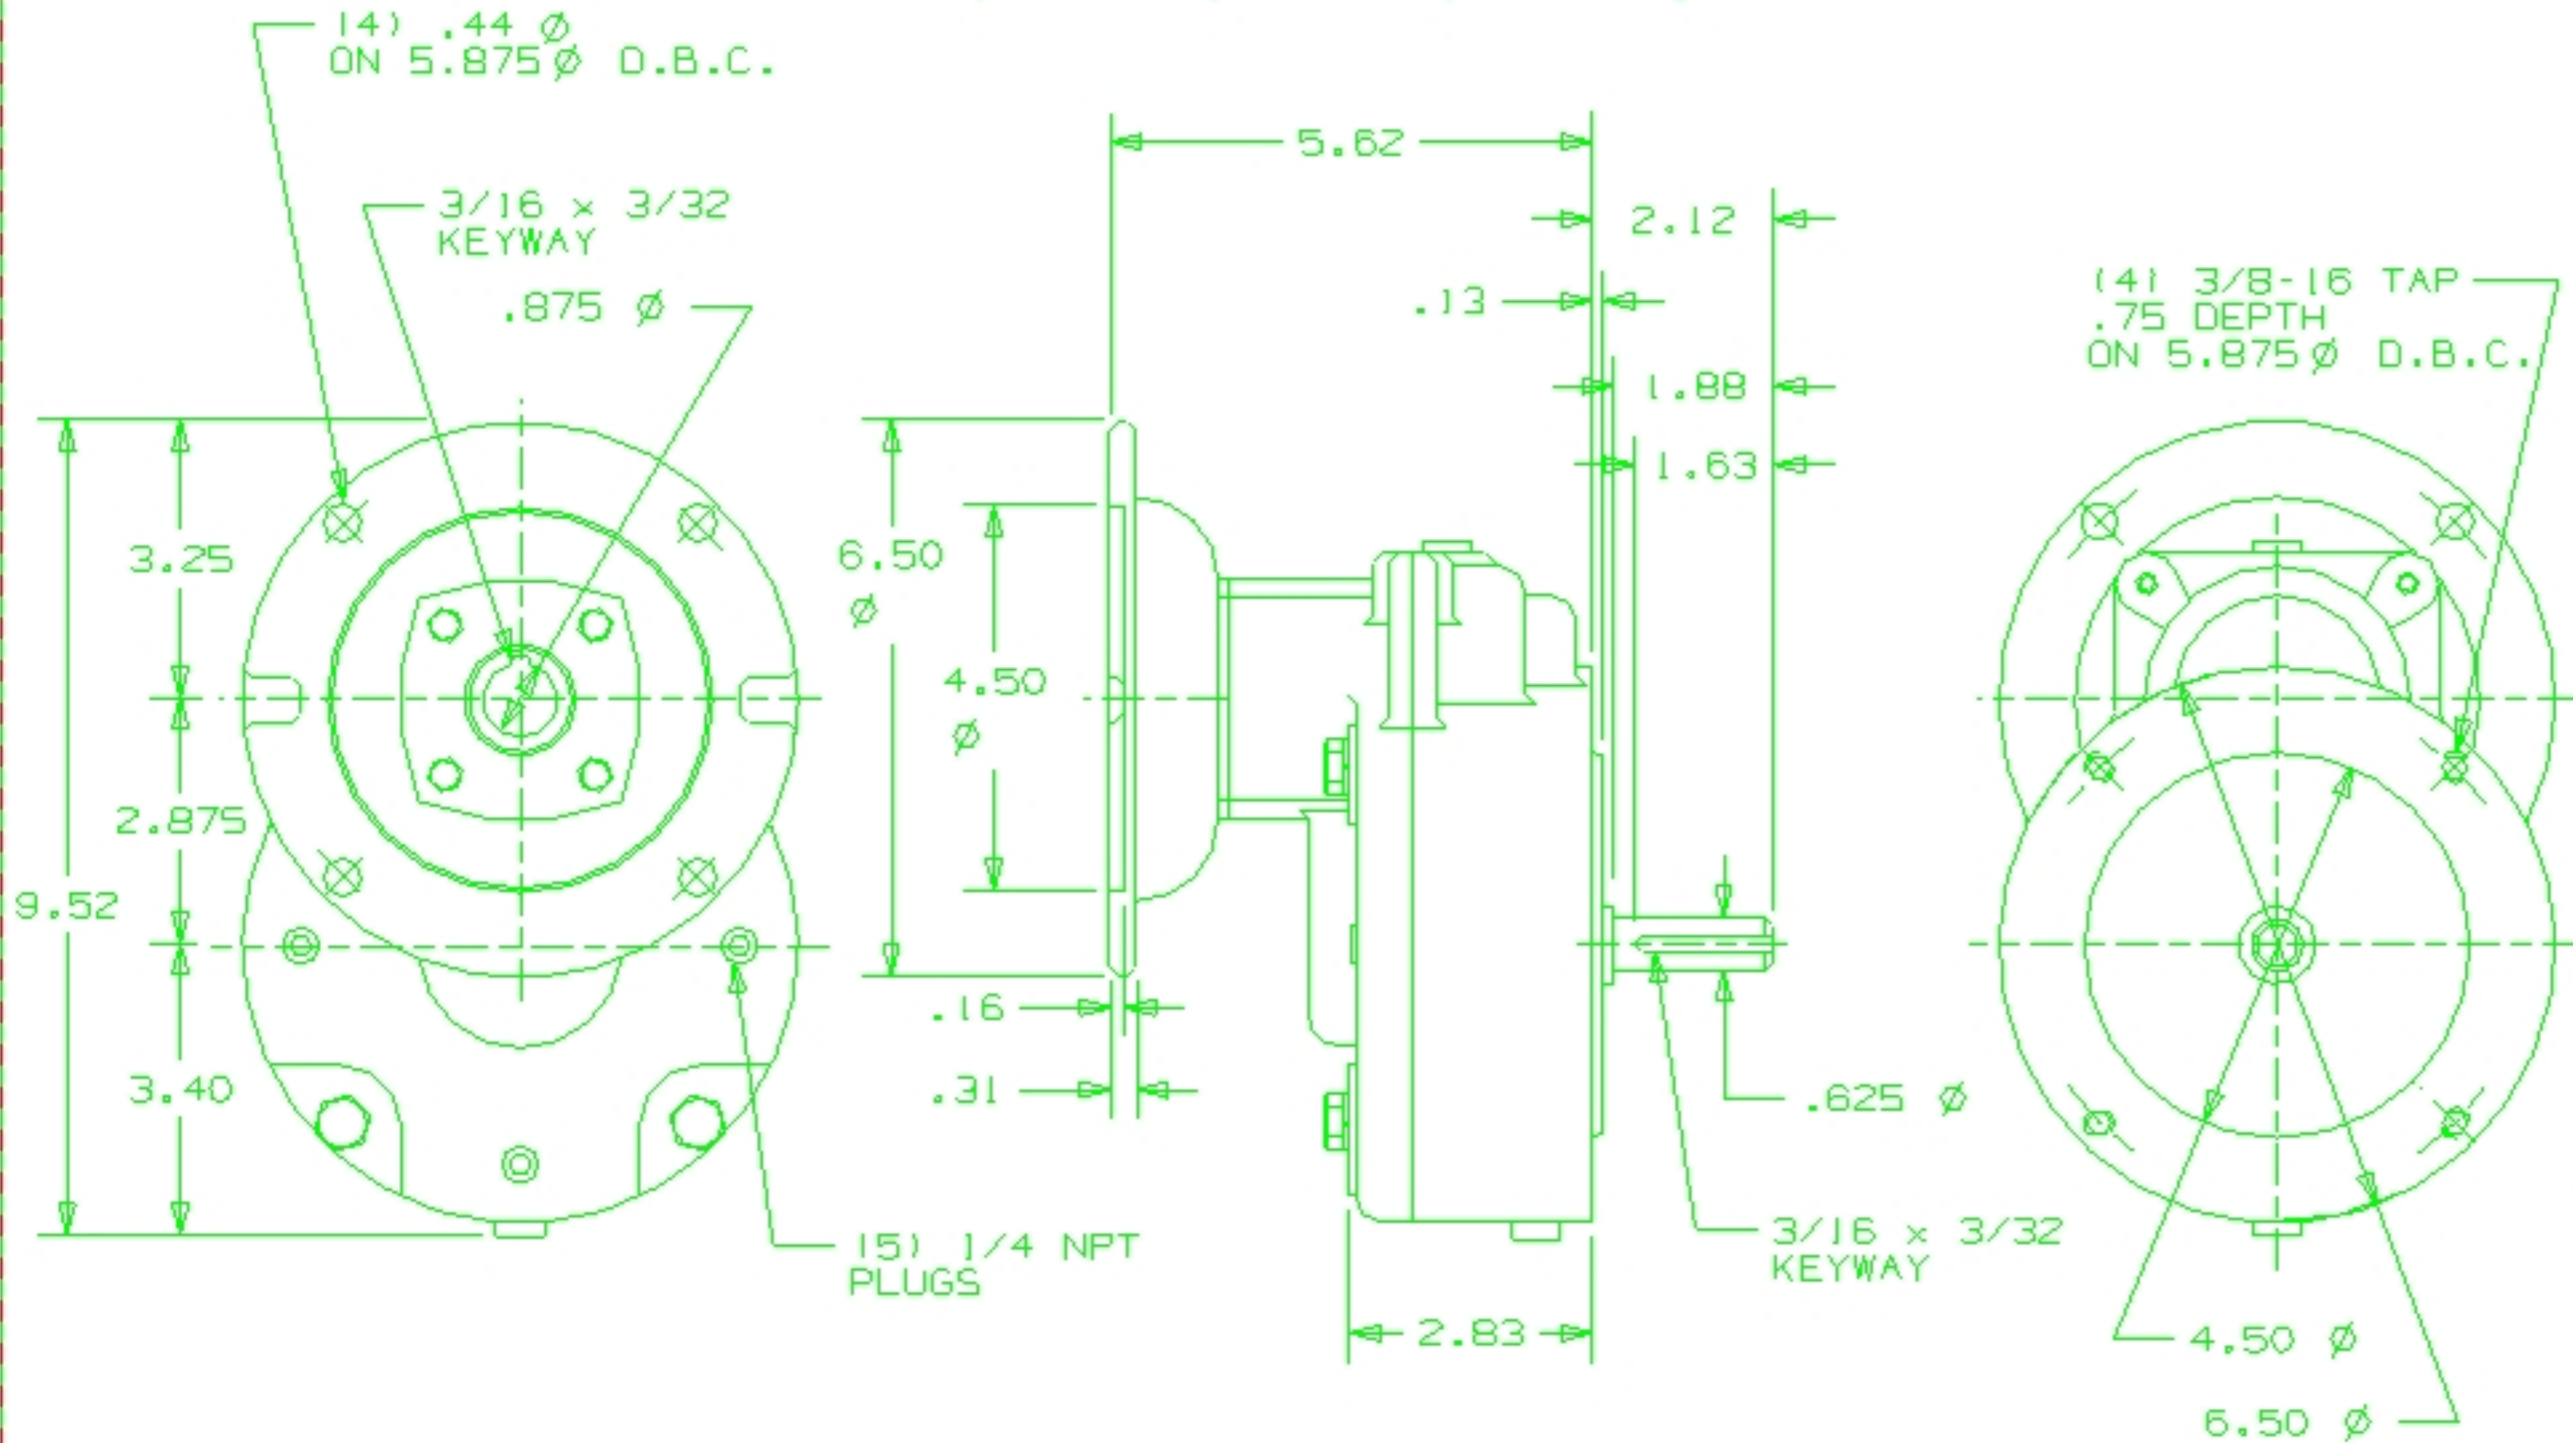

BOSTON GEAR®

HMF2-B7-B5 OUTLINE DWG

76615, 76616, 76617, 76618, 76619

THIS DRAWING IS THE PROPERTY OF BOSTON GEAR DIV. AND MUST NOT BE USED IN ANY MANNER DETRIMENTAL TO THE INTERESTS OF THE COMPANY.