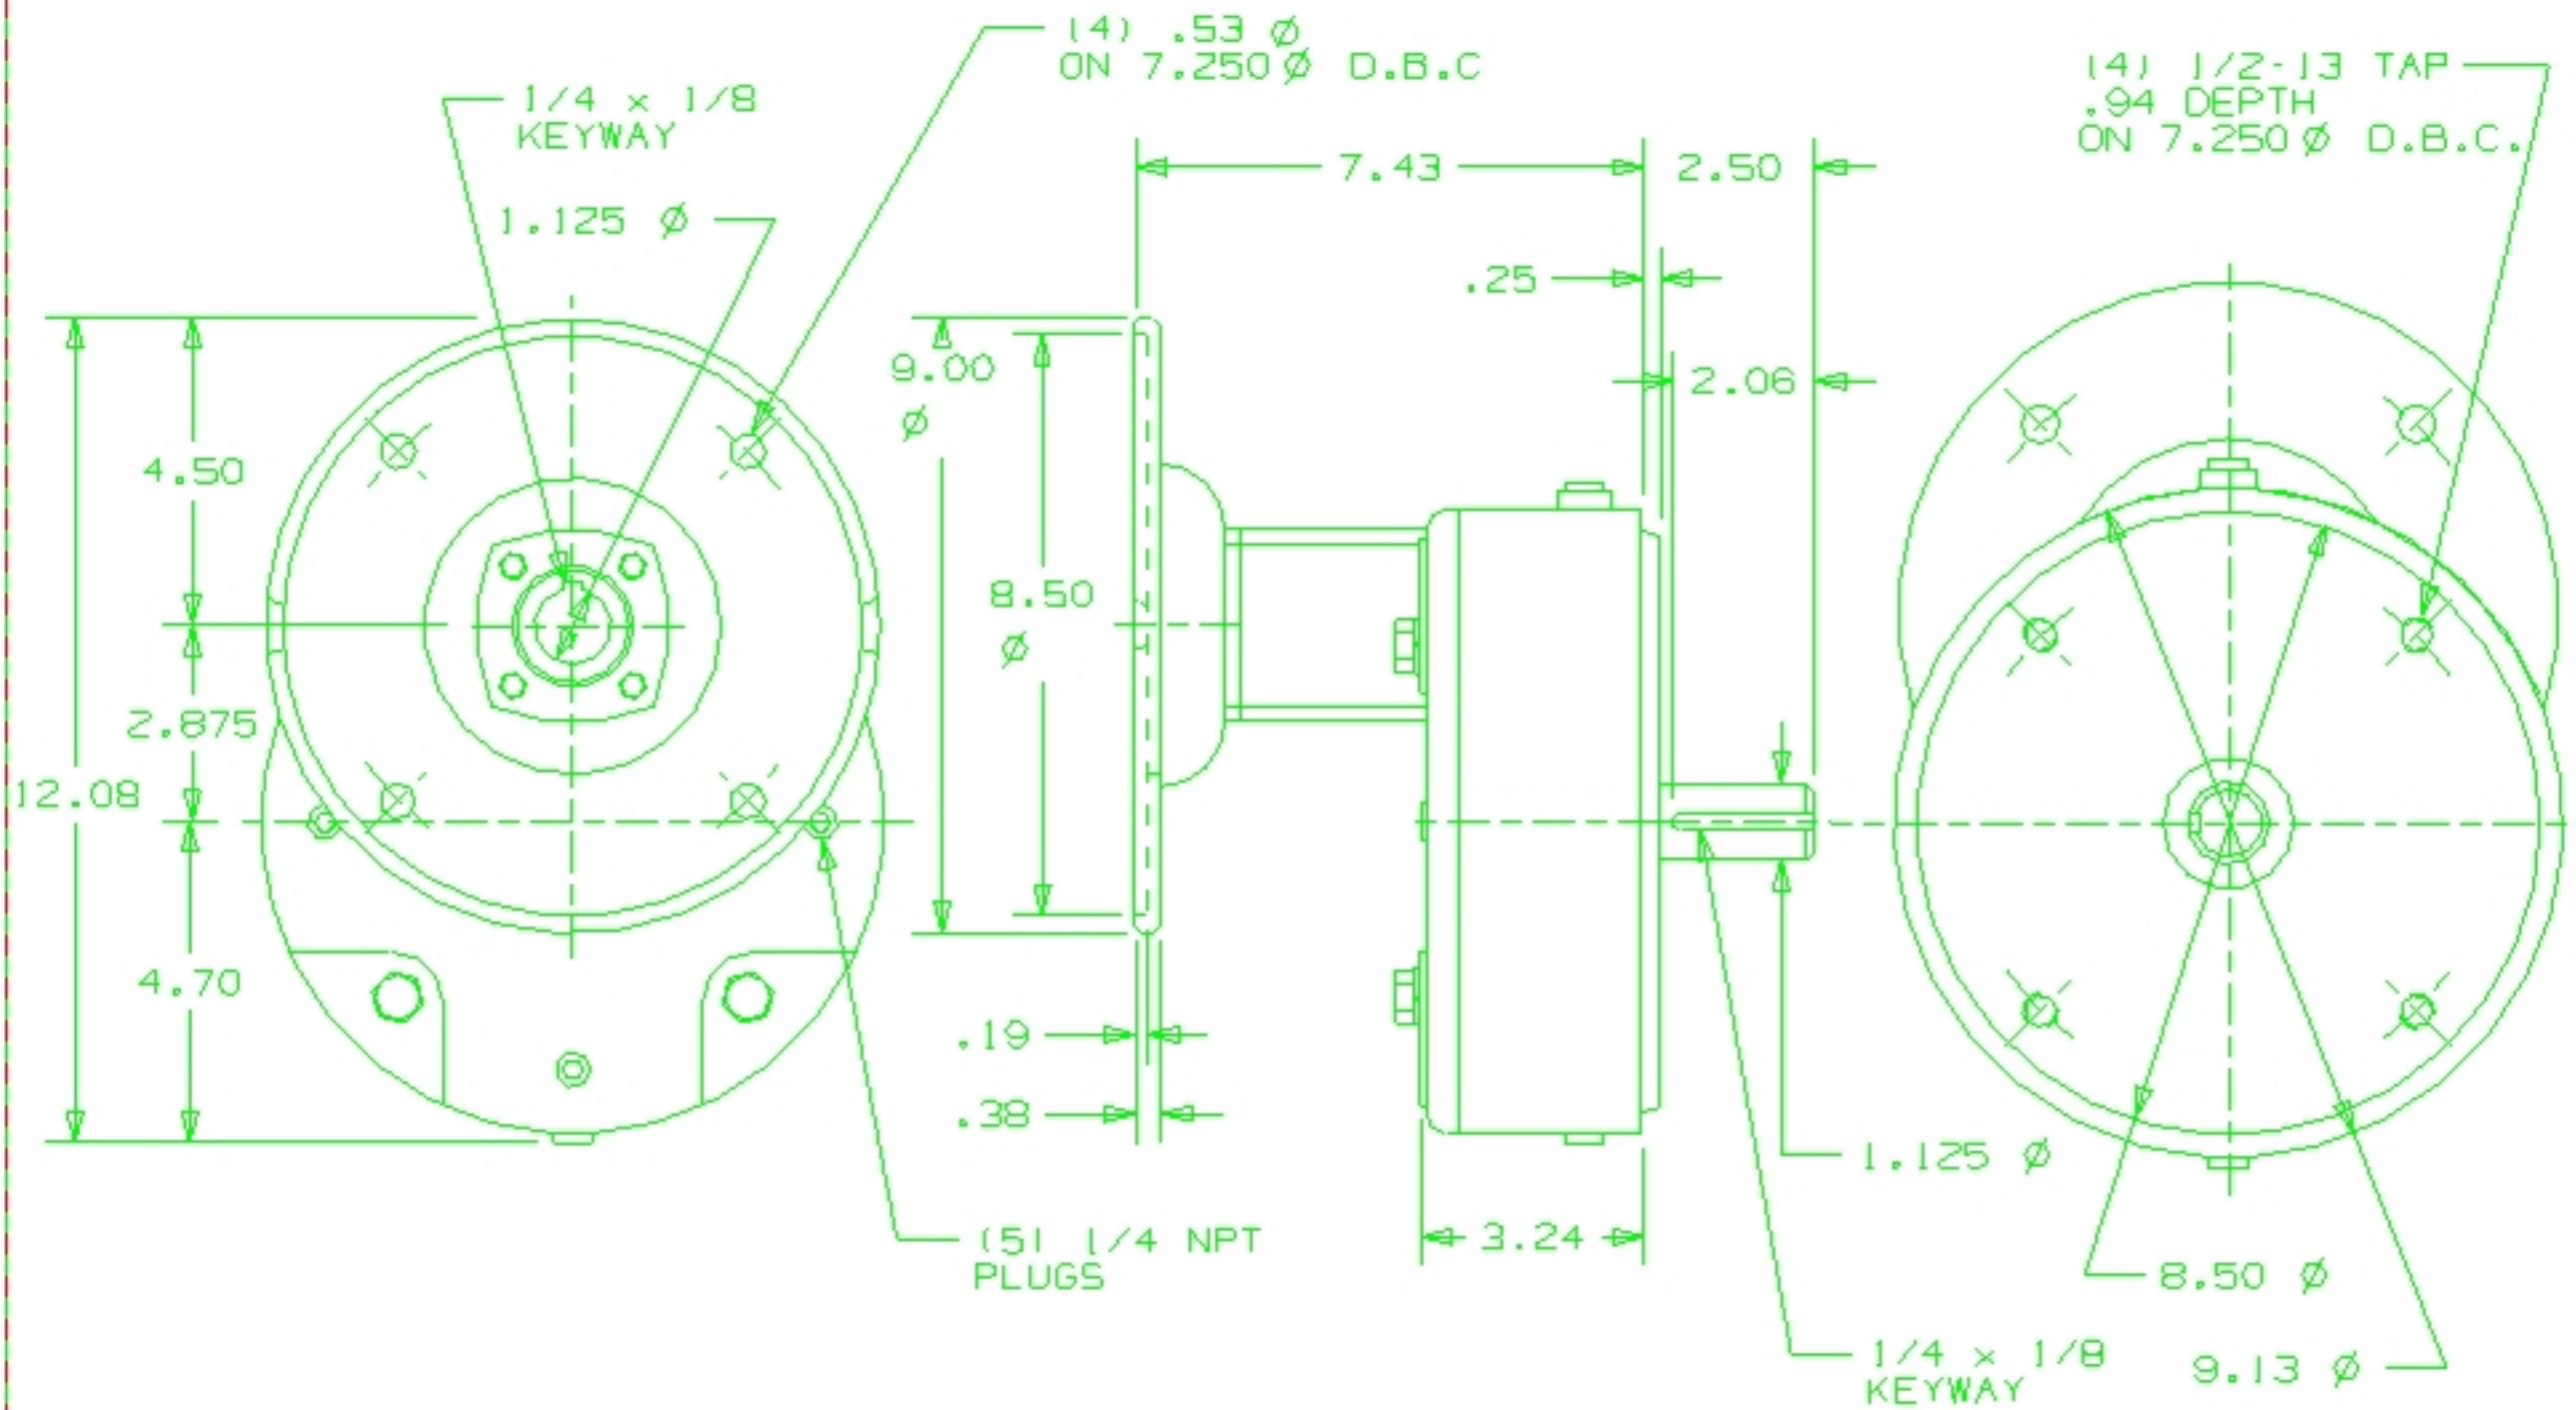

BOSTON GEAR®

HMF3-B9-B9 OUTLINE DWG

76625, 76626, 76627, 83243, 83244

THIS DRAWING IS THE PROPERTY OF BOSTON GEAR DIV., AND MUST NOT BE USED IN ANY MANNER DETRIMENTAL TO THE INTERESTS OF THE COMPANY.