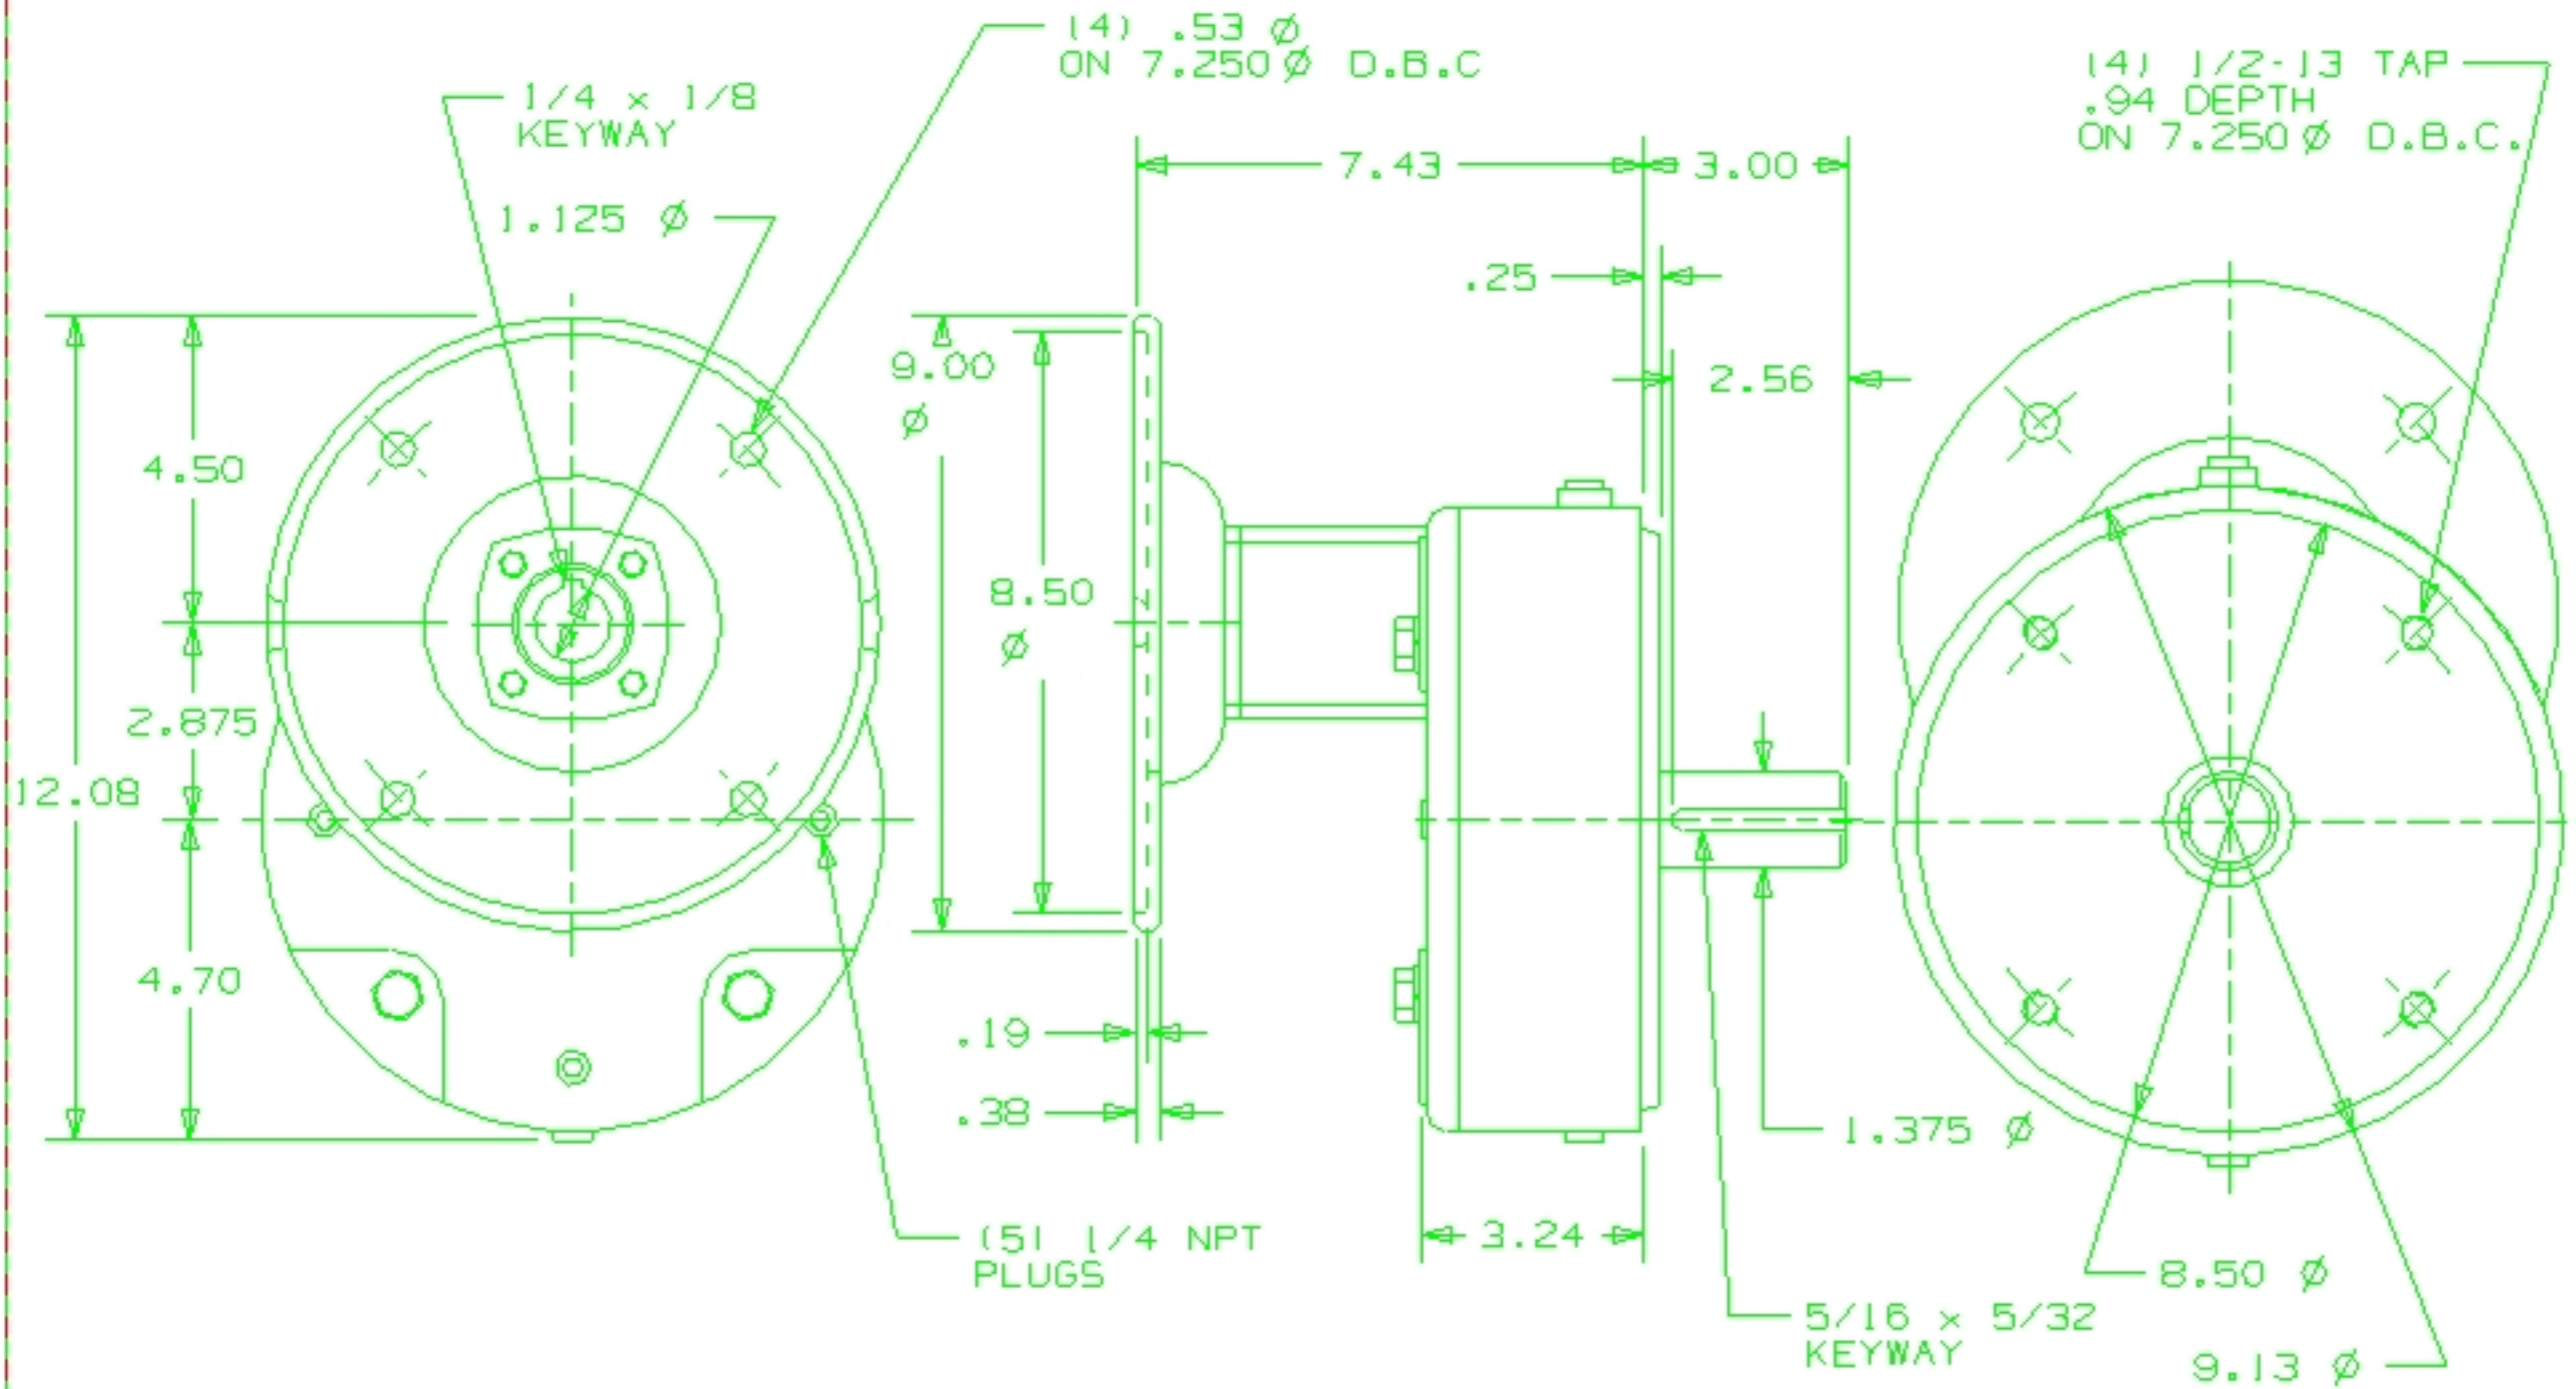

BOSTON GEAR®

HMF3-B9-B11 OUTLINE DWG

76630, 76631, 76632, 76633, 76634

THIS DRAWING IS THE PROPERTY OF BOSTON GEAR DIV. AND MUST NOT BE USED IN ANY MANNER DETRIMENTAL TO THE INTERESTS OF THE COMPANY.