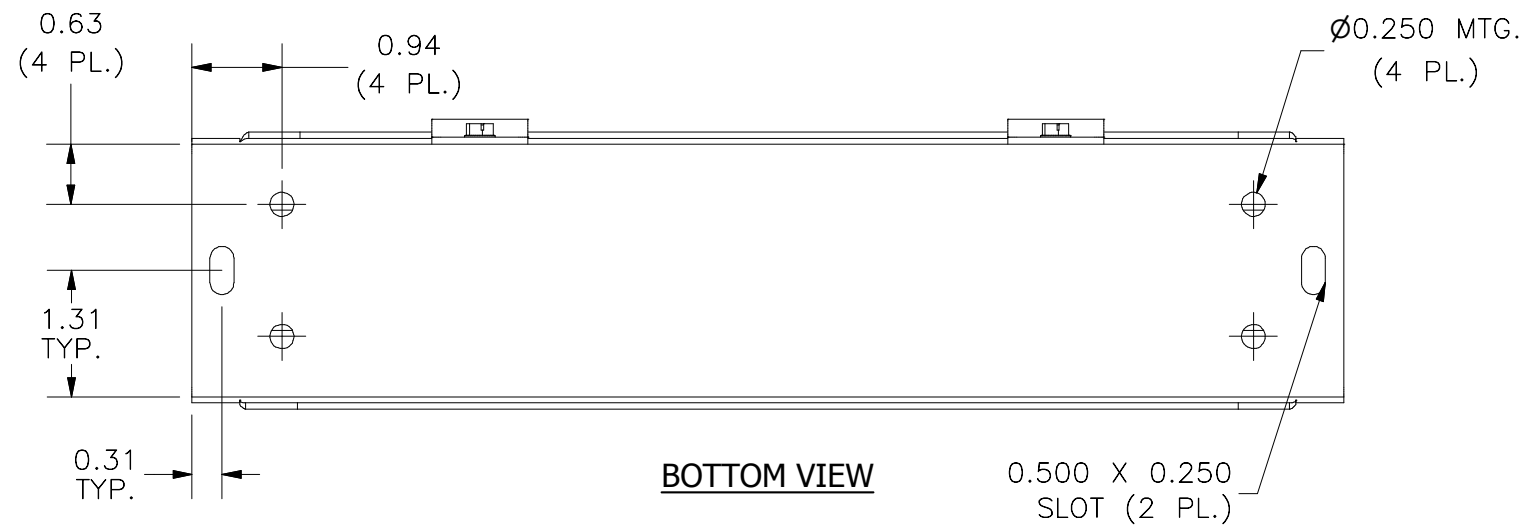

LEFT SIDE VIEW

PART#: HS221NK
(DATA SUBJECT TO CHANGE WITHOUT NOTICE)

THIS DRAWING IS PROPERTY OF HUBBELL INC. WIEGMANN
ALL INFORMATION IS PROPRIETARY AND NOT TO BE DUPLICATED