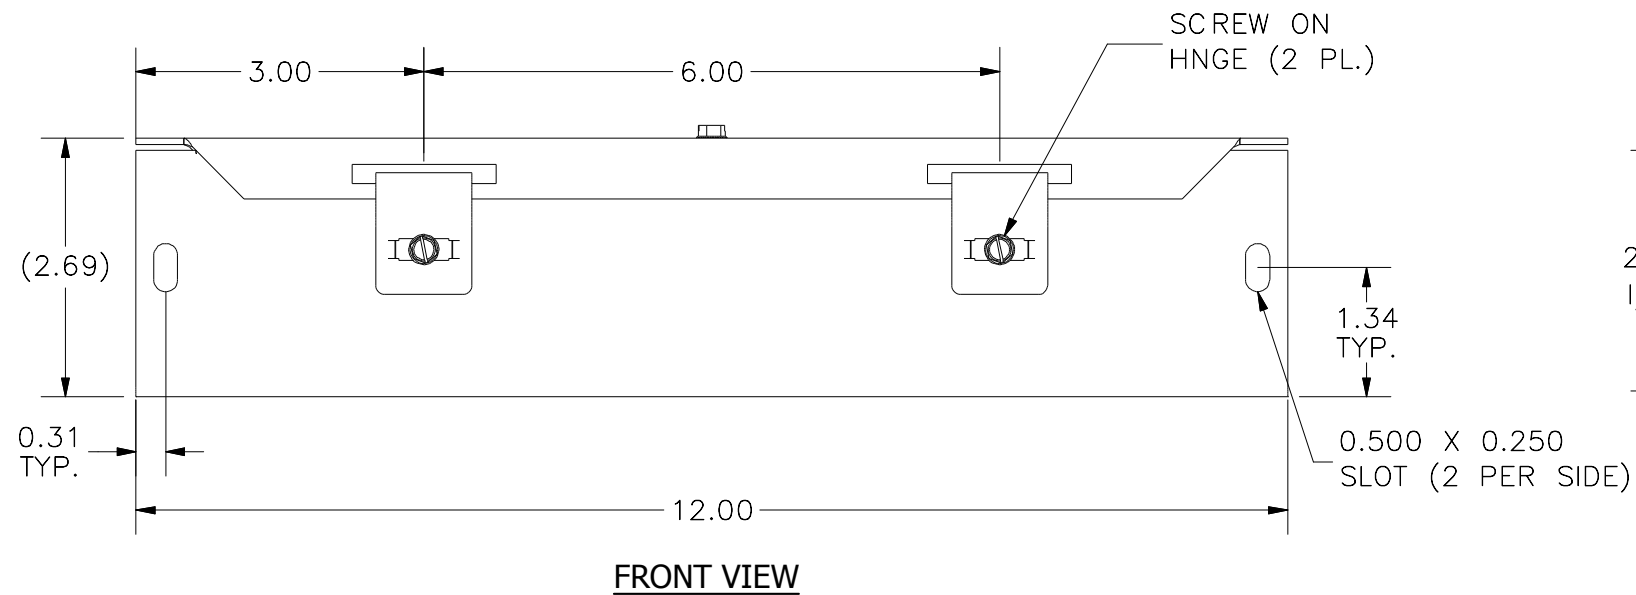

LEFT SIDE VIEW

PART#: HS221NK
(DATA SUBJECT TO CHANGE WITHOUT NOTICE)

THIS DRAWING IS PROPERTY OF HUBBELL INC. WIEGMANN
ALL INFORMATION IS PROPRIETARY AND NOT TO BE DUPLICATED