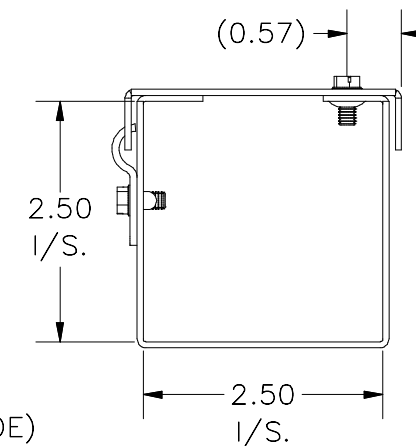

LEFT SIDE VIEW

PART#: HS221NK
(DATA SUBJECT TO CHANGE WITHOUT NOTICE)

THIS DRAWING IS PROPERTY OF HUBBELL INC. WIEGMANN
ALL INFORMATION IS PROPRIETARY AND NOT TO BE DUPLICATED