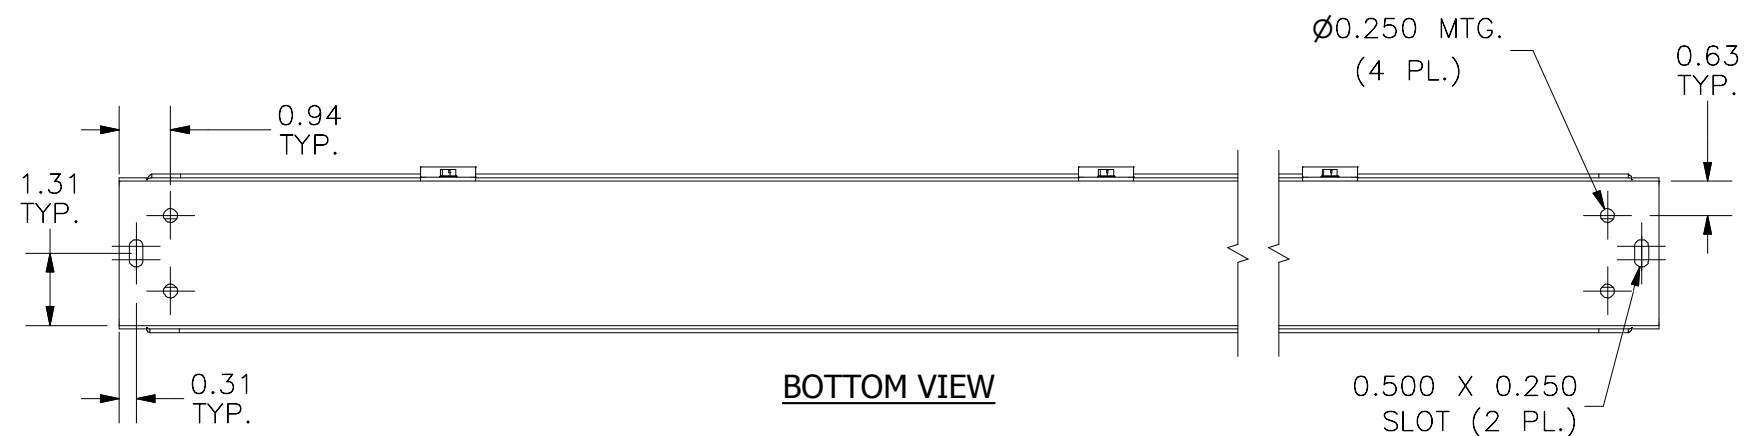

LEFT VIEW

PART#: HS224NK
(DATA SUBJECT TO CHANGE WITHOUT NOTICE)

THIS DRAWING IS PROPERTY OF HUBBELL INC. WIEGMANN
ALL INFORMATION IS PROPRIETARY AND NOT TO BE DUPLICATED