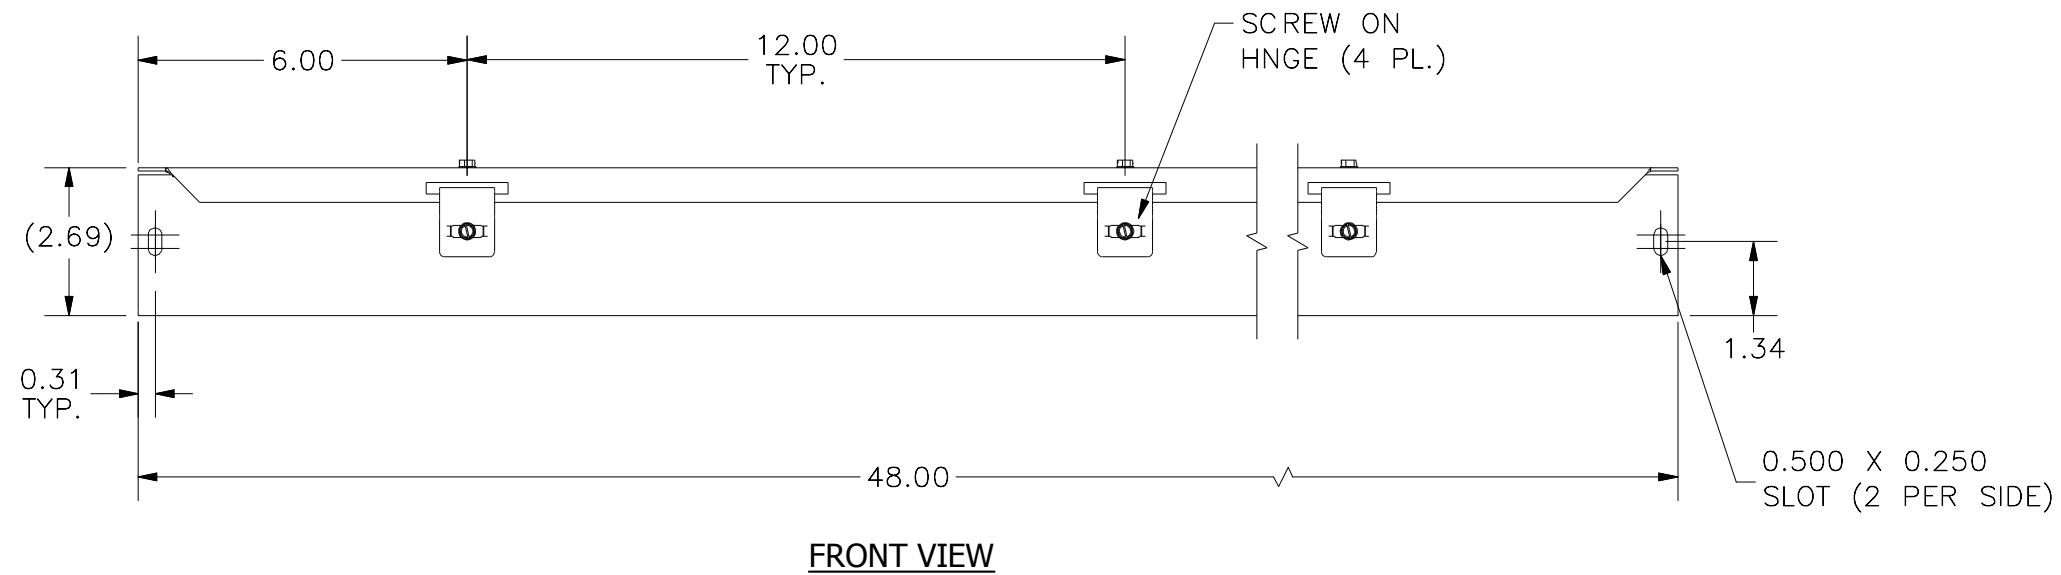

LEFT VIEW

PART#: HS224NK
(DATA SUBJECT TO CHANGE WITHOUT NOTICE)

THIS DRAWING IS PROPERTY OF HUBBELL INC. WIEGMANN
ALL INFORMATION IS PROPRIETARY AND NOT TO BE DUPLICATED