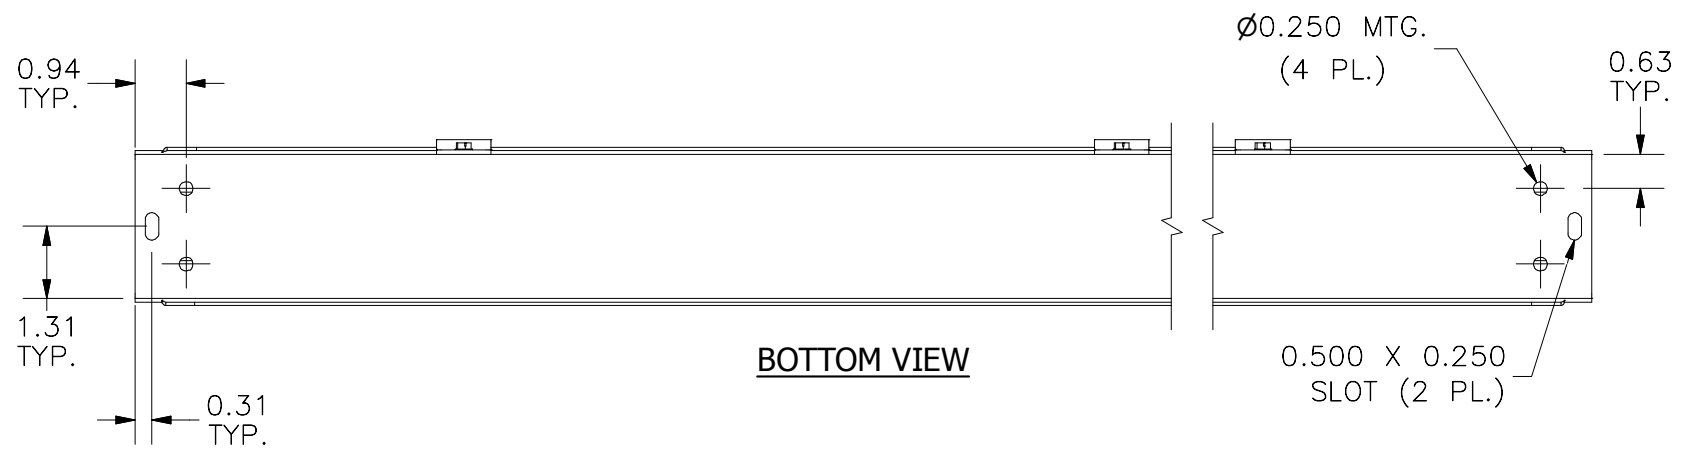

LEFT VIEW

RIGHT VIEW

PART#: HS225NK
(DATA SUBJECT TO CHANGE WITHOUT NOTICE)

THIS DRAWING IS PROPERTY OF HUBBELL INC. WIEGMANN
ALL INFORMATION IS PROPRIETARY AND NOT TO BE DUPLICATED