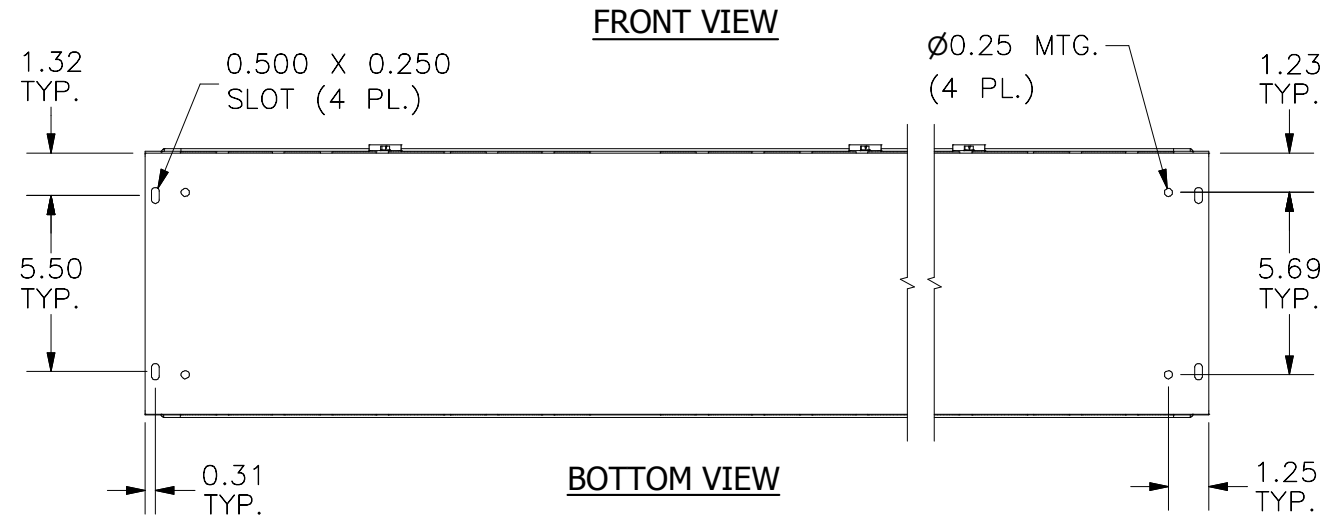

DETAIL A (8 PL. PER SIDE)
K.O. PATTERN DESCRIPTION

- A) 3/4"-1" CONCENTRIC KO (2 PL)
- B) 1/2"-3/4" CONCENTRIC KO (2 PL)
- C) 1" SOLID KO (1 PL)
- D) 1 1/4" SOLID KO (1 PL)
- E) 3/4" SOLID KO (2 PL)

PART#: HS8810
(DATA SUBJECT TO CHANGE WITHOUT NOTICE)