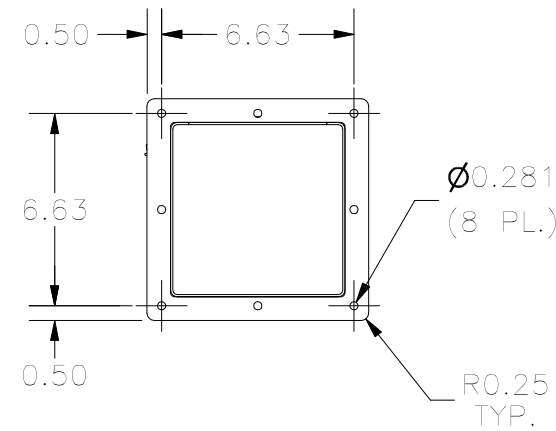

TOP VIEW

0.125

LEFT SIDE VIEW

FRONT VIEW

JIC SCREW
CLAMPS
(4 PL.)

RIGHT SIDE VIEW

Ø0.281
(8 PL.)
R0.25
TYP.

BACK VIEW

BUTT HINGES
(4 PL.)

BOTTOM VIEW

PART#: JW65
(DATA SUBJECT TO CHANGE
WITHOUT NOTICE)

THIS DRAWING IS PROPERTY OF HUBBELL INC.
WIEGMANN
ALL INFORMATION IS PROPRIETARY AND NOT TO BE
DUPLICATED