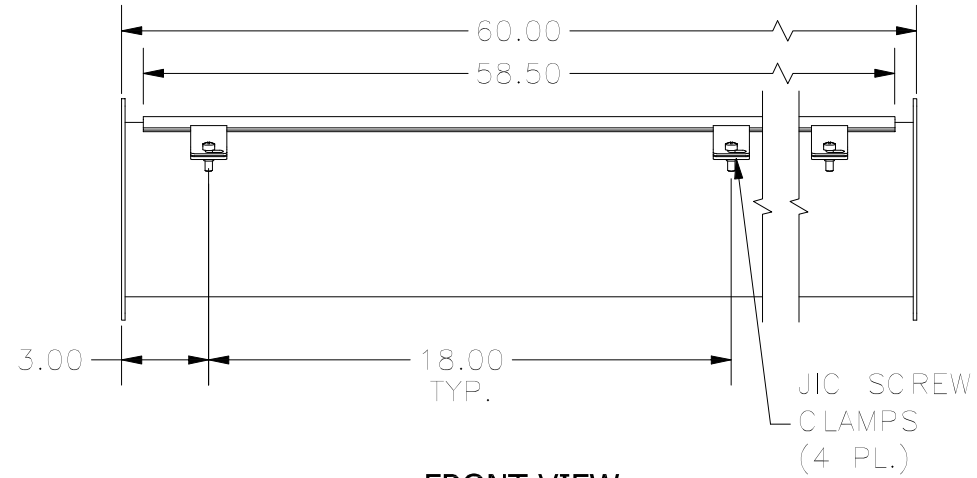

TOP VIEW

0.125

LEFT SIDE VIEW

FRONT VIEW

JIC SCREW
CLAMPS
(4 PL.)

RIGHT SIDE VIEW

Ø0.281
(8 PL.)
R0.25
TYP.

BACK VIEW

BUTT HINGES
(4 PL.)

BOTTOM VIEW

PART#: JW65
(DATA SUBJECT TO CHANGE
WITHOUT NOTICE)

THIS DRAWING IS PROPERTY OF HUBBELL INC.
WIEGMANN
ALL INFORMATION IS PROPRIETARY AND NOT TO BE
DUPLICATED