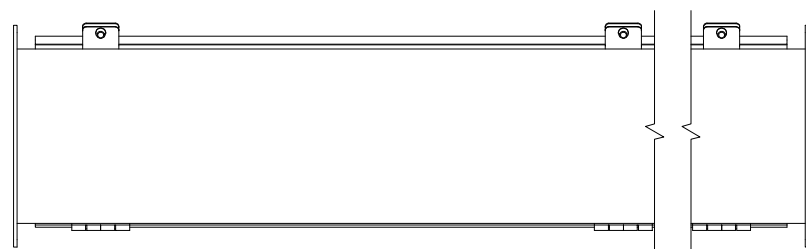

BOTTOM VIEW

PART#: JW65
(DATA SUBJECT TO CHANGE
WITHOUT NOTICE)

THIS DRAWING IS PROPERTY OF HUBBELL INC.
WIEGMANN
ALL INFORMATION IS PROPRIETARY AND NOT TO BE
DUPLICATED