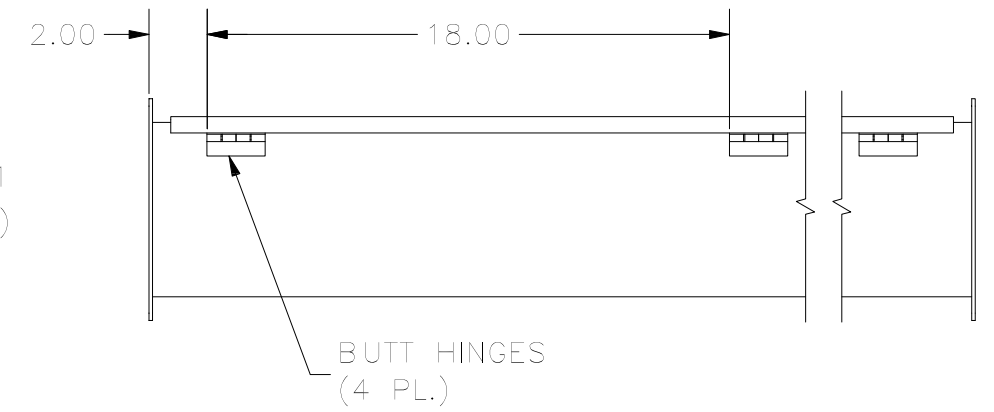

TOP VIEW

0.125

LEFT SIDE VIEW

FRONT VIEW

JIC SCREW
CLAMPS
(4 PL.)

RIGHT SIDE VIEW

Ø0.281
(8 PL.)
R0.25
TYP.

BACK VIEW

BUTT HINGES
(4 PL.)

BOTTOM VIEW

PART#: JW65
(DATA SUBJECT TO CHANGE
WITHOUT NOTICE)

THIS DRAWING IS PROPERTY OF HUBBELL INC.
WIEGMANN
ALL INFORMATION IS PROPRIETARY AND NOT TO BE
DUPLICATED