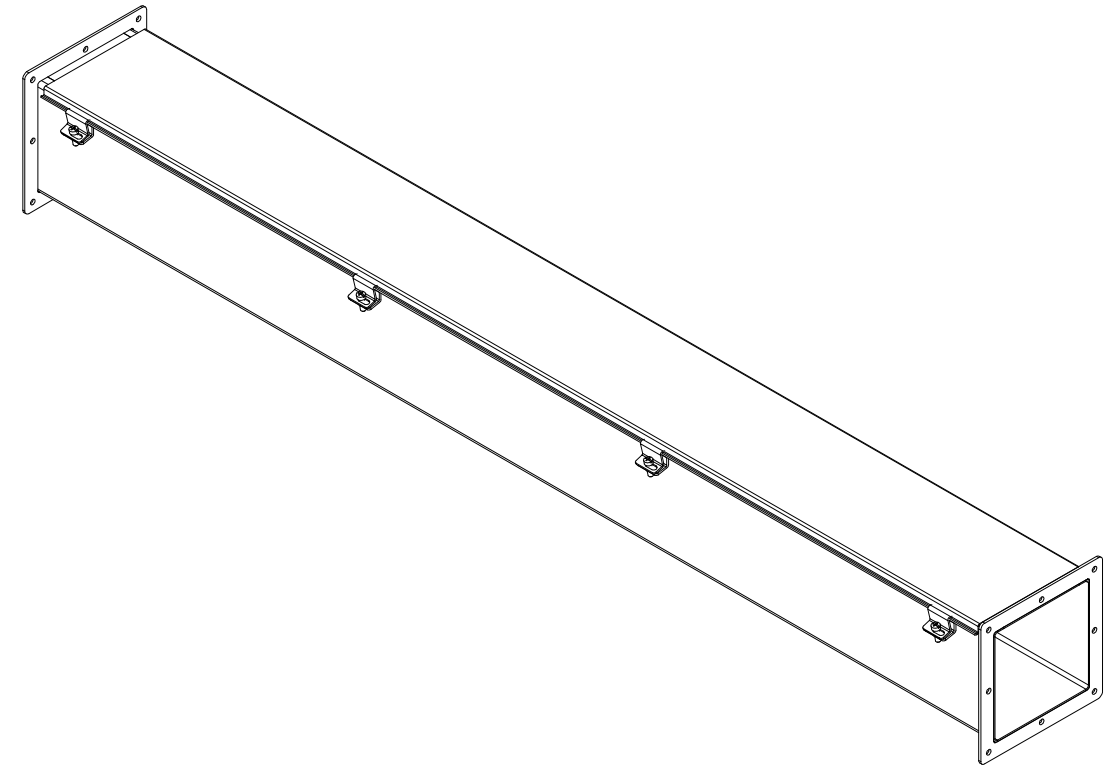

TOP VIEW

0.125

LEFT SIDE VIEW

FRONT VIEW

JIC SCREW
CLAMPS
(4 PL.)

RIGHT SIDE VIEW

Ø0.281
(8 PL.)
R0.25
TYP.

BACK VIEW

BUTT HINGES
(4 PL.)

BOTTOM VIEW

PART#: JW65
(DATA SUBJECT TO CHANGE
WITHOUT NOTICE)

THIS DRAWING IS PROPERTY OF HUBBELL INC.
WIEGMANN
ALL INFORMATION IS PROPRIETARY AND NOT TO BE
DUPLICATED