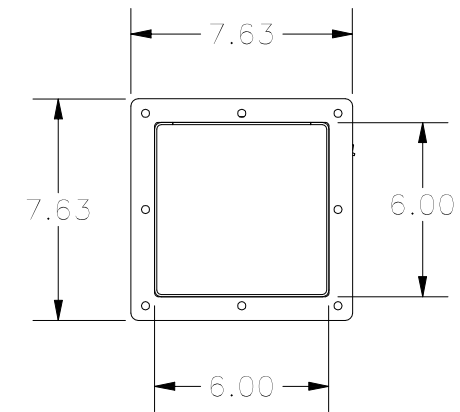

TOP VIEW

0.125

LEFT SIDE VIEW

FRONT VIEW

JIC SCREW
CLAMPS
(4 PL.)

RIGHT SIDE VIEW

Ø0.281
(8 PL.)
R0.25
TYP.

BACK VIEW

BUTT HINGES
(4 PL.)

BOTTOM VIEW

PART#: JW65
(DATA SUBJECT TO CHANGE
WITHOUT NOTICE)

THIS DRAWING IS PROPERTY OF HUBBELL INC.
WIEGMANN
ALL INFORMATION IS PROPRIETARY AND NOT TO BE
DUPLICATED