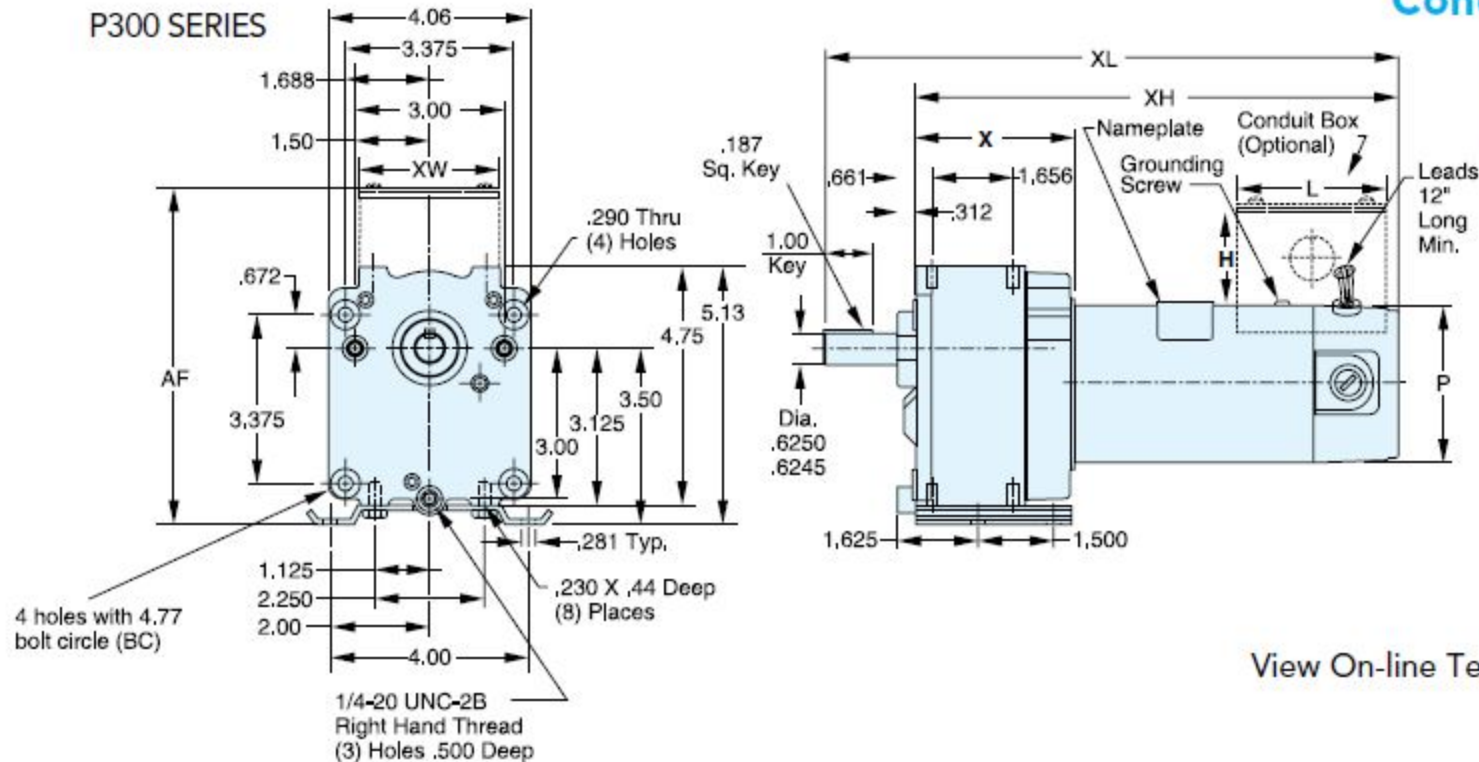

Conduit Box Dimensions (IN.)

P300 SERIES

Frame	AF	XW	H	L
30/31	6.26	2.63	1.90	3.13

View On-line Technical Information