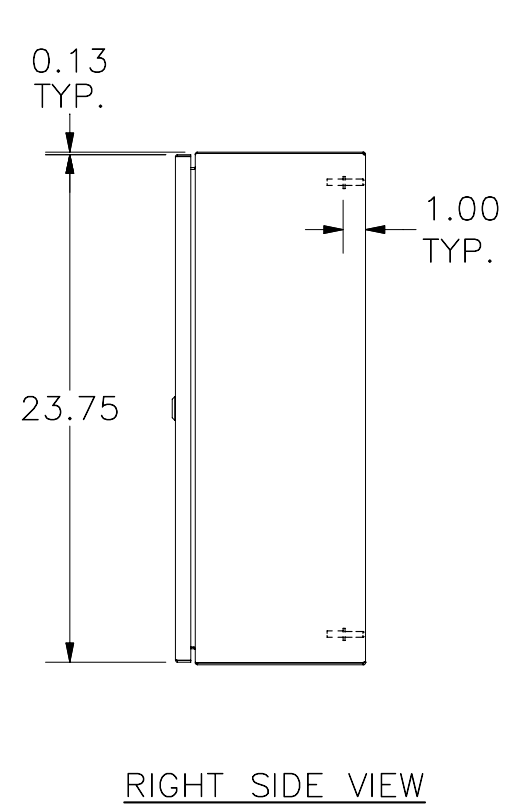

TOP VIEW

PART#: N412242008CLG  
(DATA SUBJECT TO CHANGE WITHOUT NOTICE)