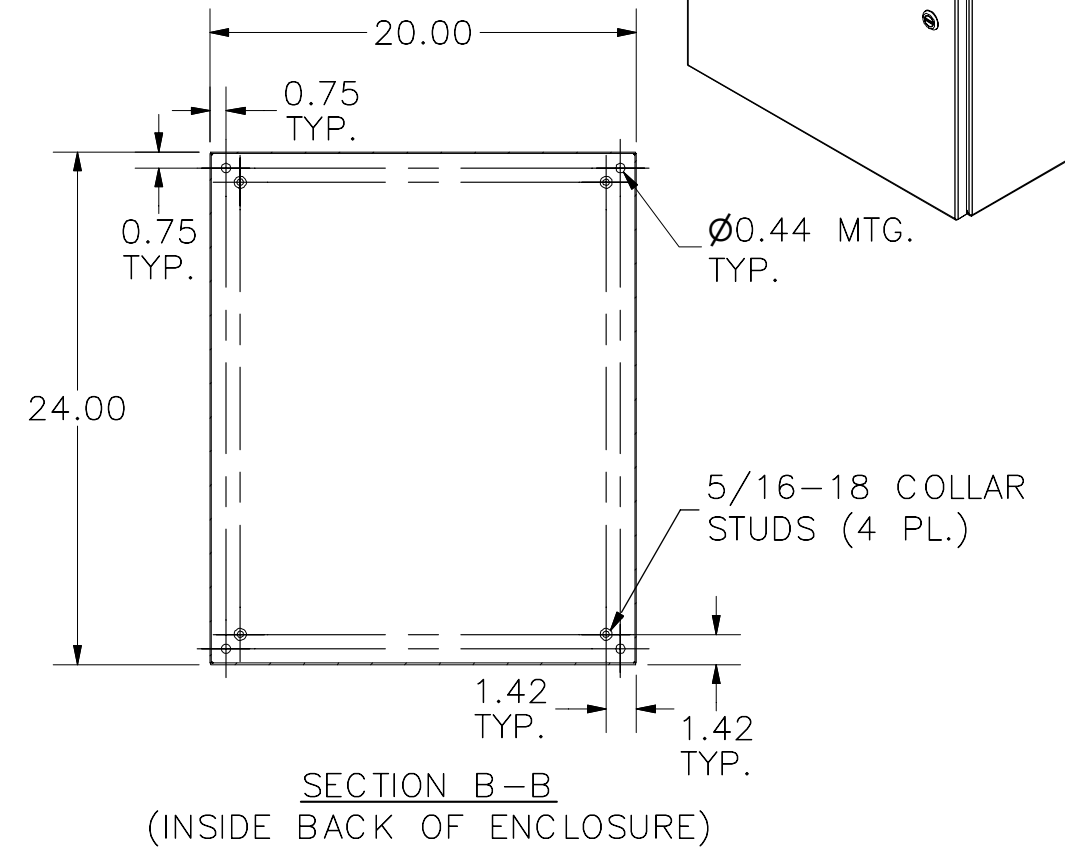

TOP VIEW

PART#: N412242008CLG  
(DATA SUBJECT TO CHANGE WITHOUT NOTICE)