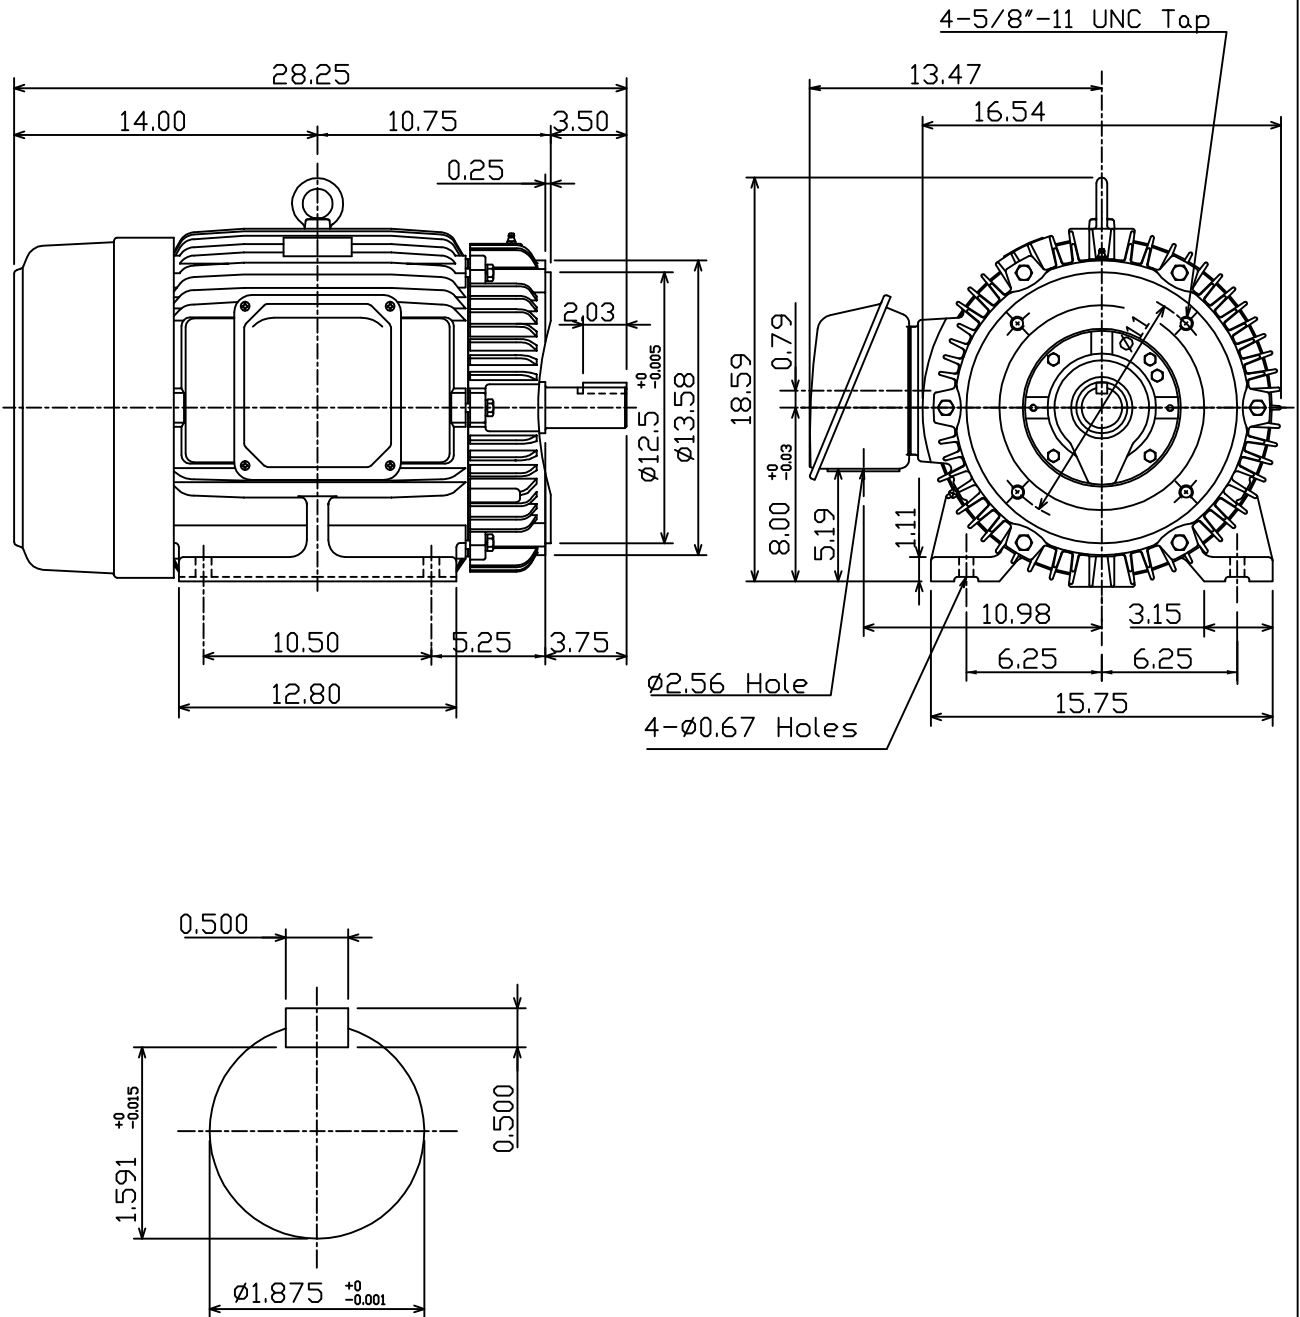

DATE  
JULY 9, 2012

OUTLINE DIMENSIONS  
3-PHASE INDUCTION MOTOR

MOTOR TYPE:  
AEHH8P-CF  
FRAME NO. 324TSC

CAT. #: NP0402C

Pole	HP	kW	Hz	VOLT	r/min(rpm)
2	40	29.8	60	230/460	3600

Ins	Rating	Dimension in	Approx Weight	Bearings	
F	CONT.	inches	635 lbs	DE: 6312	NDE: 6212

Totally Enclosed Fan-Cooled Type. Squirrel-cage Rotor.

07.09.12

DWN.	K.L.KUD	04 -21 11
CHKD.	K.L.KUD	04 -21 11
APPD.	M.C.TSAI	04 -21 11

TECO Westinghouse

DWG NO.  
31049J354101