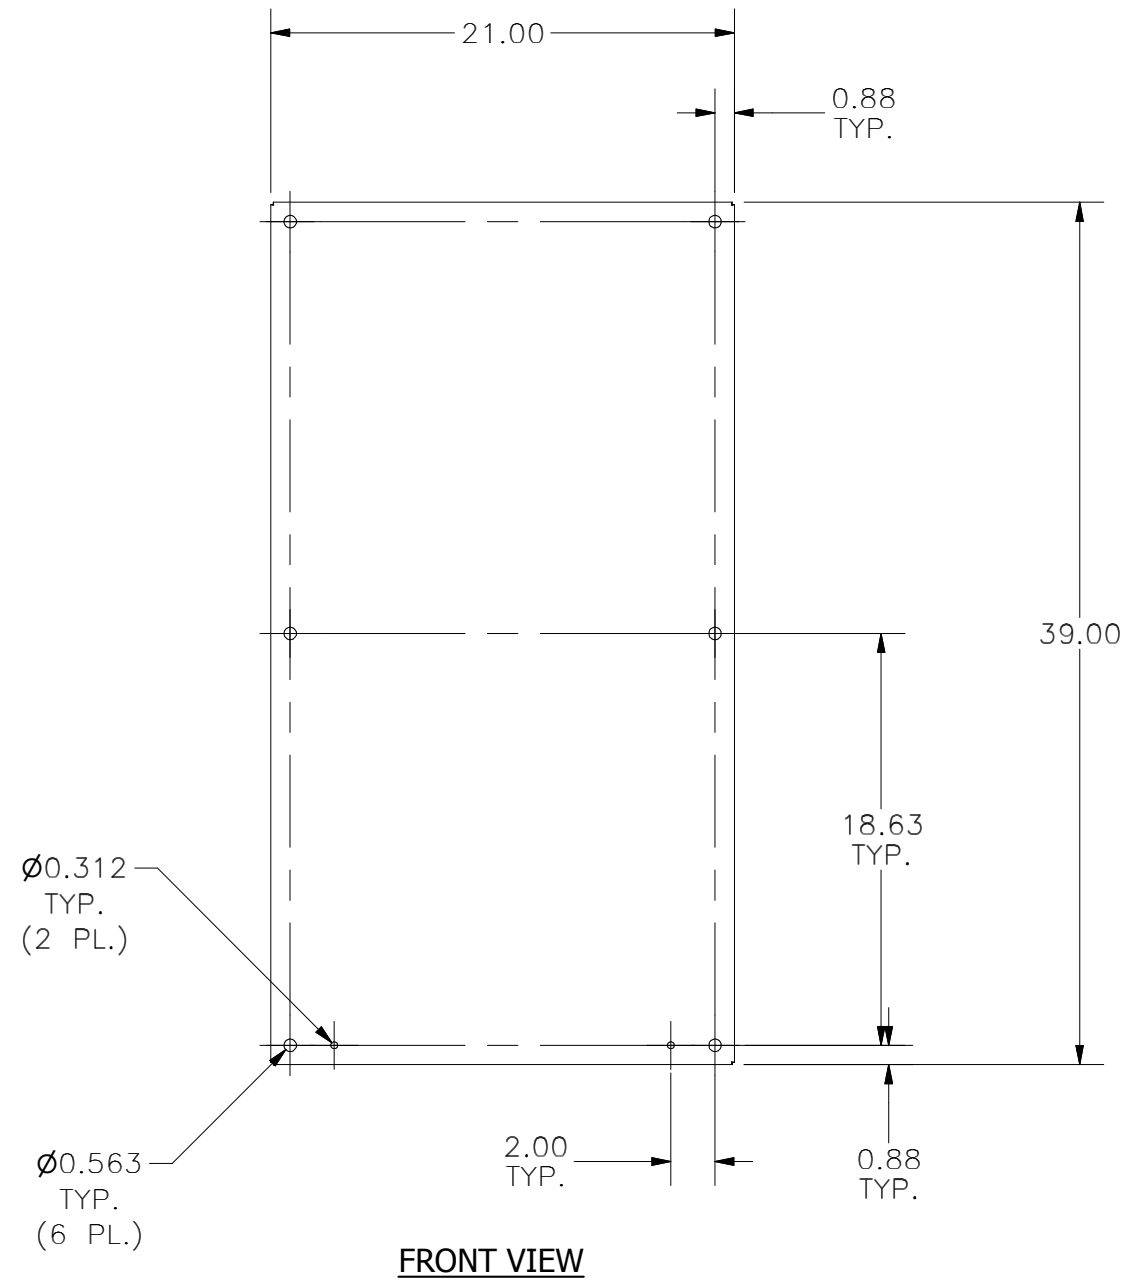

PART#: NP4224G
(DATA SUBJECT TO CHANGE WITHOUT NOTICE)

THIS DRAWING IS PROPERTY OF HUBBELL INC. WIEGMANN
 ALL INFORMATION IS PROPRIETARY AND NOT TO BE DUPLICATED

SIDE VIEW