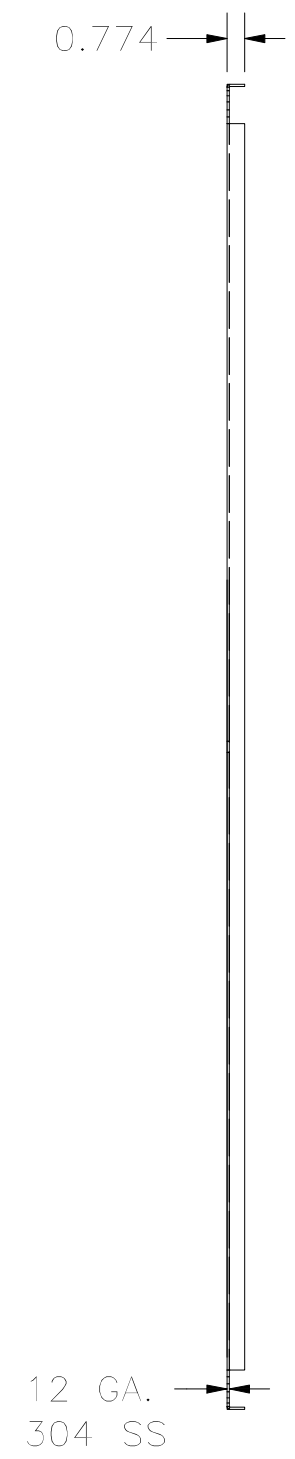

$\varnothing$ 0.313  
 TYP.(4PL.)  
 $\varnothing$ 0.500  
 TYP.(8PL.)

PART#: NP6036SSC  
 (DATA SUBJECT TO CHANGE  
 WITHOUT NOTICE)

THIS DRAWING IS PROPERTY OF HUBBELL INC.  
 WIEGMANN  
 ALL INFORMATION IS PROPRIETARY AND NOT TO BE  
 DUPLICATED