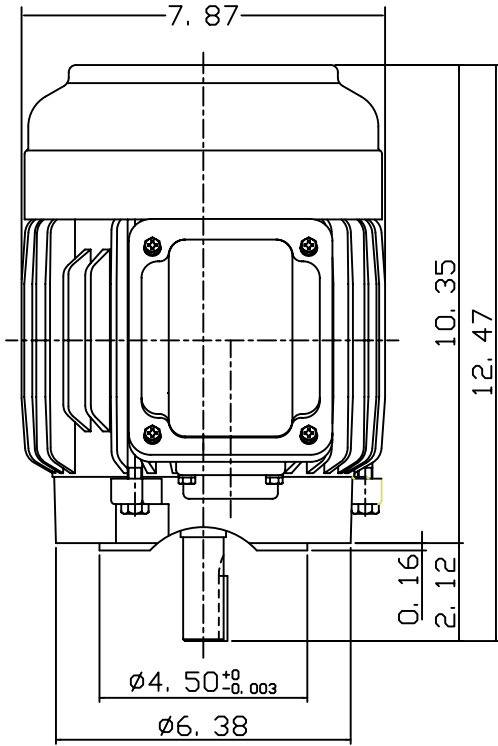

DATE
JULY 15, 2004
CATALOG NO.
NVO012C-50

OUTLINE DIMENSIONS
3-PHASE INDUCTION MOTOR

MOTOR TYPE:
AEVANE
FRAME NO. 143TC

Pole	HP	KW	Hz	VOLT	Syn. Speed RPM
2	1	.75	50	190/380	3000

Ins	Rating	Dimension in	Approx Weight	Bearings
F	CONT.	INCHES	48 lbs.	DE: 6205ZZ NDE: 6205ZZ

Totally Enclosed Fan-Cooled Vertical Type. Squirrel-Cage Rotor.

3

DWN.	J. Y. WU	10-05-00
CHKD.	C. S. LO	10-13-00
APPD.	Y. B. HUANG	10-13-00

TECO Westinghouse

DWG NO.
31049U567010