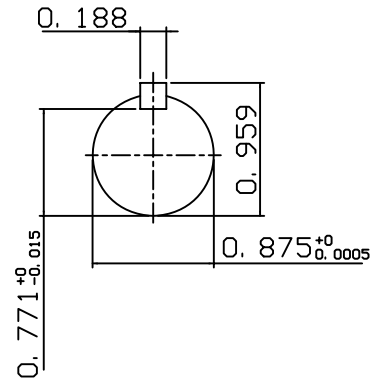

DATE
JULY 15, 2004
CATALOG NO.
NVO012C-50

OUTLINE DIMENSIONS
3-PHASE INDUCTION MOTOR

MOTOR TYPE:
AEVANE
FRAME NO. 143TC

Pole	HP	KW	Hz	VOLT	Syn. Speed RPM
2	1	.75	50	190/380	3000

Ins	Rating	Dimension in	Approx Weight	Bearings
F	CONT.	INCHES	48 lbs.	DE: 6205ZZ NDE: 6205ZZ

Totally Enclosed Fan-Cooled Vertical Type. Squirrel-Cage Rotor.

3

DWN.	J. Y. WU	10-05-00
CHKD.	C. S. LO	10-13-00
APPD.	Y. B. HUANG	10-13-00

TECO Westinghouse

DWG NO.
31049U567010