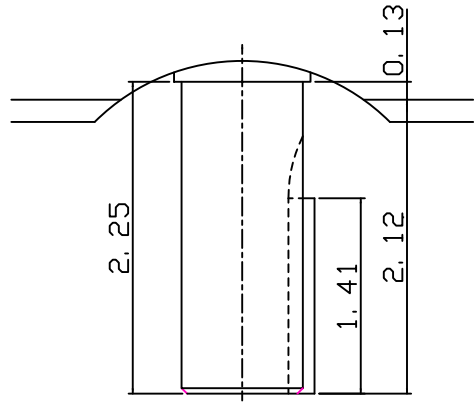

DATE
JULY 15, 2004
CATALOG NO.
NVO012C-50

OUTLINE DIMENSIONS
3-PHASE INDUCTION MOTOR

MOTOR TYPE:
AEVANE
FRAME NO. 143TC

Pole	HP	KW	Hz	VOLT	Syn. Speed RPM
2	1	.75	50	190/380	3000

Ins	Rating	Dimension in	Approx Weight	Bearings
F	CONT.	INCHES	48 lbs.	DE: 6205ZZ NDE: 6205ZZ

Totally Enclosed Fan-Cooled Vertical Type. Squirrel-Cage Rotor.

3

DWN.	J. Y. WU	10-05-00
CHKD.	C. S. LO	10-13-00
APPD.	Y. B. HUANG	10-13-00

TECO Westinghouse

DWG NO.
31049U567010