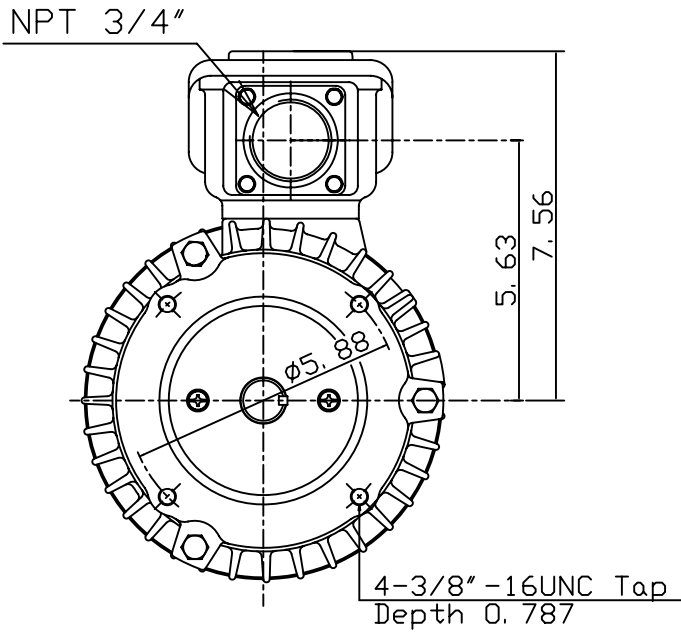

DATE
JULY 15, 2004
CATALOG NO.
NVO012C-50

OUTLINE DIMENSIONS
3-PHASE INDUCTION MOTOR

MOTOR TYPE:
AEVANE
FRAME NO. 143TC

Pole	HP	KW	Hz	VOLT	Syn. Speed RPM
2	1	.75	50	190/380	3000

Ins	Rating	Dimension in	Approx Weight	Bearings
F	CONT.	INCHES	48 lbs.	DE: 6205ZZ NDE: 6205ZZ

Totally Enclosed Fan-Cooled Vertical Type. Squirrel-Cage Rotor.

3

DWN.	J. Y. WU	10-05-00
CHKD.	C. S. LO	10-13-00
APPD.	Y. B. HUANG	10-13-00

TECO Westinghouse

DWG NO.
31049U567010