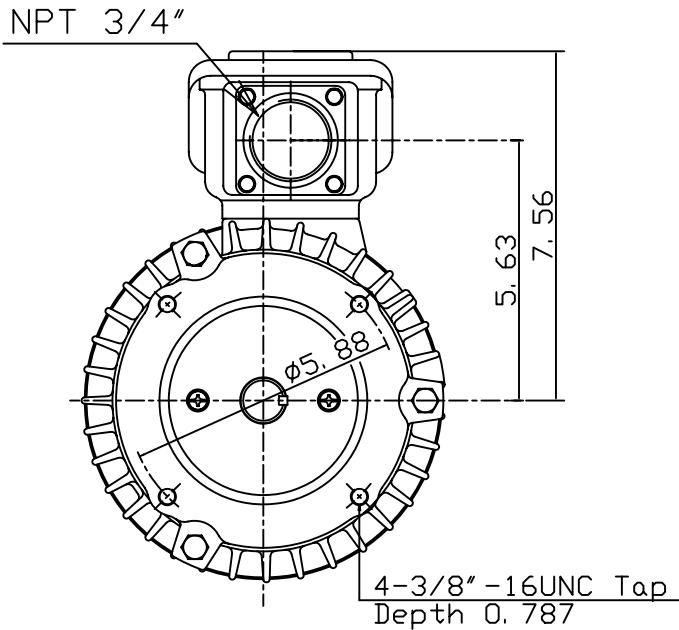

DATE
JULY 15, 2004
CATALOG NO.
NVO012C

OUTLINE DIMENSIONS
3-PHASE INDUCTION MOTOR

MOTOR TYPE:
AEVANE
FRAME NO. 143TC

| Pole | HP | KW | Hz | VOLT | Syn. Speed RPM |
|------|----|-----|----|---------|-------------------|
| 2 | 1 | .75 | 60 | 230/460 | 3600 |

| Ins | Rating | Dimension in | Approx Weight | Bearings |
|-----|--------|--------------|---------------|------------------------|
| F | CONT. | INCHES | 48 lbs. | DE: 6205ZZ NDE: 6205ZZ |

Totally Enclosed Fan-Cooled Vertical Type. Squirrel-Cage Rotor.