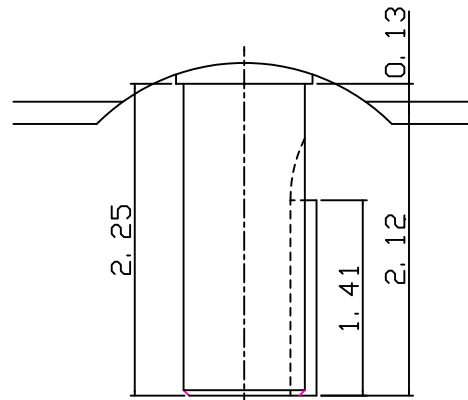

DATE
JULY 15, 2004
CATALOG NO.
NVO012C

OUTLINE DIMENSIONS
3-PHASE INDUCTION MOTOR

MOTOR TYPE:
AEVANE
FRAME NO. 143TC

| Pole | HP | KW | Hz | VOLT | Syn. Speed RPM |
|------|----|-----|----|---------|-------------------|
| 2 | 1 | .75 | 60 | 230/460 | 3600 |

| Ins | Rating | Dimension in | Approx Weight | Bearings |
|-----|--------|--------------|---------------|------------------------|
| F | CONT. | INCHES | 48 lbs. | DE: 6205ZZ NDE: 6205ZZ |

Totally Enclosed Fan-Cooled Vertical Type. Squirrel-Cage Rotor.