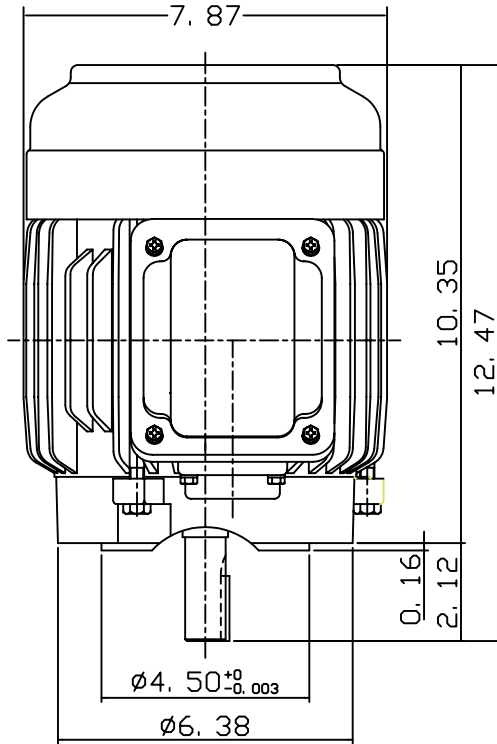

DATE
JULY 15, 2004
CATALOG NO.
NVO012C

OUTLINE DIMENSIONS
3-PHASE INDUCTION MOTOR

MOTOR TYPE:
AEVANE
FRAME NO. 143TC

| Pole | HP | KW | Hz | VOLT | Syn. Speed RPM |
|------|----|-----|----|---------|-------------------|
| 2 | 1 | .75 | 60 | 230/460 | 3600 |

| Ins | Rating | Dimension in | Approx Weight | Bearings |
|-----|--------|--------------|---------------|------------------------|
| F | CONT. | INCHES | 48 lbs. | DE: 6205ZZ NDE: 6205ZZ |

Totally Enclosed Fan-Cooled Vertical Type. Squirrel-Cage Rotor.