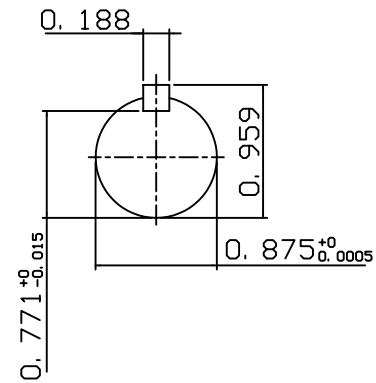

DATE
JULY 15, 2004
CATALOG NO.
NVO012C

OUTLINE DIMENSIONS
3-PHASE INDUCTION MOTOR

MOTOR TYPE:
AEVANE
FRAME NO. 143TC

| Pole | HP | KW | Hz | VOLT | Syn. Speed RPM |
|------|----|-----|----|---------|-------------------|
| 2 | 1 | .75 | 60 | 230/460 | 3600 |

| Ins | Rating | Dimension in | Approx Weight | Bearings |
|-----|--------|--------------|---------------|------------------------|
| F | CONT. | INCHES | 48 lbs. | DE: 6205ZZ NDE: 6205ZZ |

Totally Enclosed Fan-Cooled Vertical Type. Squirrel-Cage Rotor.