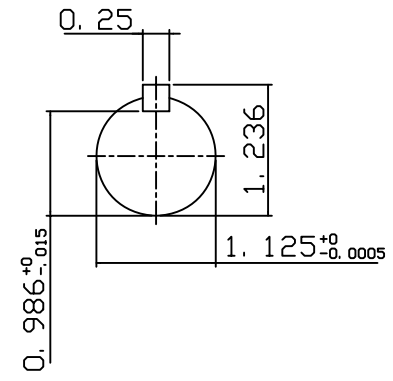

DATE
JULY 15, 2004
CATALOG NO.
NVO032C-50

OUTLINE DIMENSIONS
3-PHASE INDUCTION MOTOR

MOTOR TYPE:
AEVANE
FRAME NO. 182TC

Pole	HP	KW	Hz	VOLT	Syn. Speed RPM
2	3	2.2	50	190/380	3000

Ins	Rating	Dimension in	Approx Weight	Bearings
F	CONT.	INCHES	60	DE: 6306ZZ NDE: 6306ZZ

Totally Enclosed Fan-Cooled Vertical Type, Squirrel-Cage Rotor.

DWN.	Y. C. LAI	02-10-99
CHKD.	C. S. LO	02-11-99
APPD.	Y. B. HUANG	02-11-99

TECO **Westinghouse**

DWG NO.
31049U569010