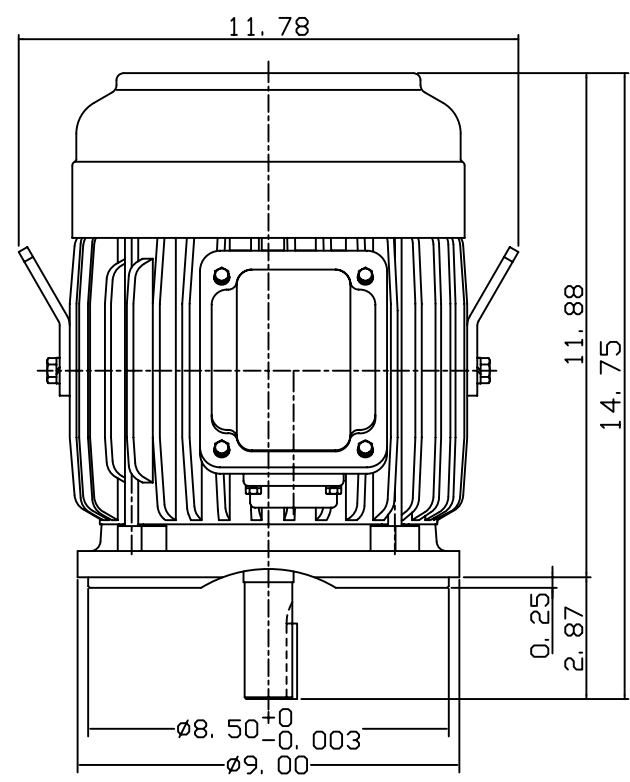

DATE  
JULY 15, 2004  
CATALOG NO.  
NVO032C-50

OUTLINE DIMENSIONS  
3-PHASE INDUCTION MOTOR

MOTOR TYPE:  
AEVANE  
FRAME NO. 182TC

Pole	HP	KW	Hz	VOLT	Syn. Speed RPM
2	3	2.2	50	190/380	3000

Ins	Rating	Dimension in	Approx Weight	Bearings
F	CONT.	INCHES	60	DE: 6306ZZ NDE: 6306ZZ

Totally Enclosed Fan-Cooled Vertical Type, Squirrel-Cage Rotor.

DWN.	Y. C. LAI	02-10-99
CHKD.	C. S. LO	02-11-99
APPD.	Y. B. HUANG	02-11-99

**TECO** **Westinghouse**

DWG NO.  
31049U569010