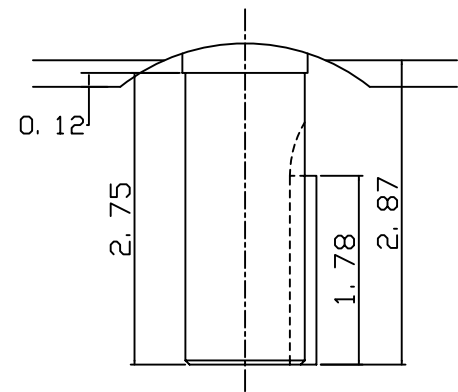

DATE
JULY 15, 2004
CATALOG NO.
NVO032C-50

OUTLINE DIMENSIONS
3-PHASE INDUCTION MOTOR

MOTOR TYPE:
AEVANE
FRAME NO. 182TC

Pole	HP	KW	Hz	VOLT	Syn. Speed RPM
2	3	2.2	50	190/380	3000

Ins	Rating	Dimension in	Approx Weight	Bearings
F	CONT.	INCHES	60	DE: 6306ZZ NDE: 6306ZZ

Totally Enclosed Fan-Cooled Vertical Type, Squirrel-Cage Rotor.

DWN.	Y. C. LAI	02-10-99
CHKD.	C. S. LO	02-11-99
APPD.	Y. B. HUANG	02-11-99

TECO **Westinghouse**

DWG NO.
31049U569010