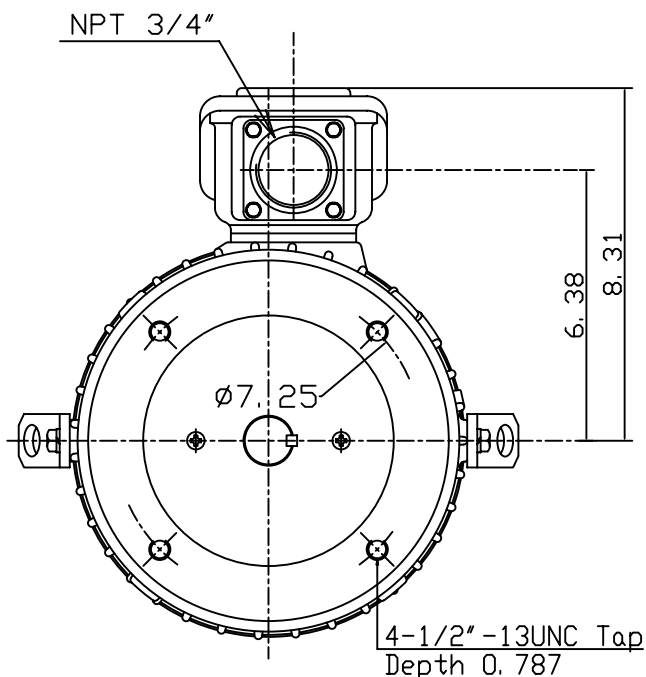

DATE  
JULY 15, 2004  
CATALOG NO.  
NVO032C-50

OUTLINE DIMENSIONS  
3-PHASE INDUCTION MOTOR

MOTOR TYPE:  
AEVANE  
FRAME NO. 182TC

Pole	HP	KW	Hz	VOLT	Syn. Speed RPM
2	3	2.2	50	190/380	3000

Ins	Rating	Dimension in	Approx Weight	Bearings
F	CONT.	INCHES	60	DE: 6306ZZ NDE: 6306ZZ

Totally Enclosed Fan-Cooled Vertical Type, Squirrel-Cage Rotor.

DWN.	Y. C. LAI	02-10-99
CHKD.	C. S. LO	02-11-99
APPD.	Y. B. HUANG	02-11-99

**TECO** **Westinghouse**

DWG NO.  
31049U569010