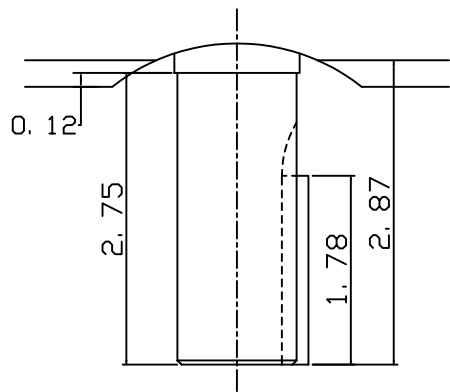

DATE  
JULY 15, 2004  
CATALOG NO.  
NVO032C

OUTLINE DIMENSIONS  
3-PHASE INDUCTION MOTOR

MOTOR TYPE:  
AEVANE  
FRAME NO. 182TC

Pole	HP	KW	Hz	VOLT	Syn. Speed RPM
2	3	2.2	60	230/460	3600

Ins	Rating	Dimension in	Approx Weight	Bearings
F	CONT.	INCHES	60	DE: 6306ZZ NDE: 6306ZZ

Totally Enclosed Fan-Cooled Vertical Type, Squirrel-Cage Rotor.

DWN.	Y. C. LAI	02-10-99
CHKD.	C. S. LO	02-11-99
APPD.	Y. B. HUANG	02-11-99

DWG NO.  
31049U569010