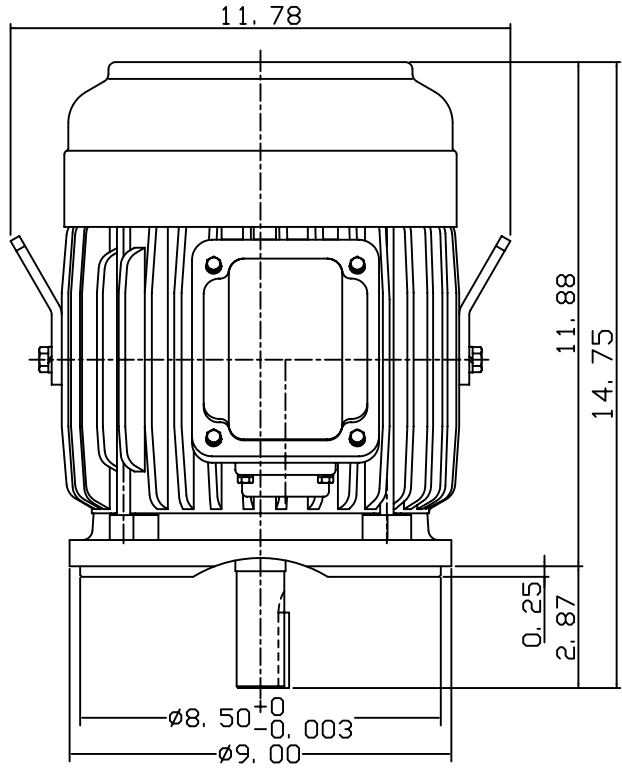

DATE  
JULY 15, 2004  
CATALOG NO.  
NVO032C

OUTLINE DIMENSIONS  
3-PHASE INDUCTION MOTOR

MOTOR TYPE:  
AEVANE  
FRAME NO. 182TC

Pole	HP	KW	Hz	VOLT	Syn. Speed RPM
2	3	2.2	60	230/460	3600

Ins	Rating	Dimension in	Approx Weight	Bearings
F	CONT.	INCHES	60	DE: 6306ZZ NDE: 6306ZZ

Totally Enclosed Fan-Cooled Vertical Type, Squirrel-Cage Rotor.

DWN.	Y. C. LAI	02-10-99
CHKD.	C. S. LO	02-11-99
APPD.	Y. B. HUANG	02-11-99

DWG NO.  
31049U569010