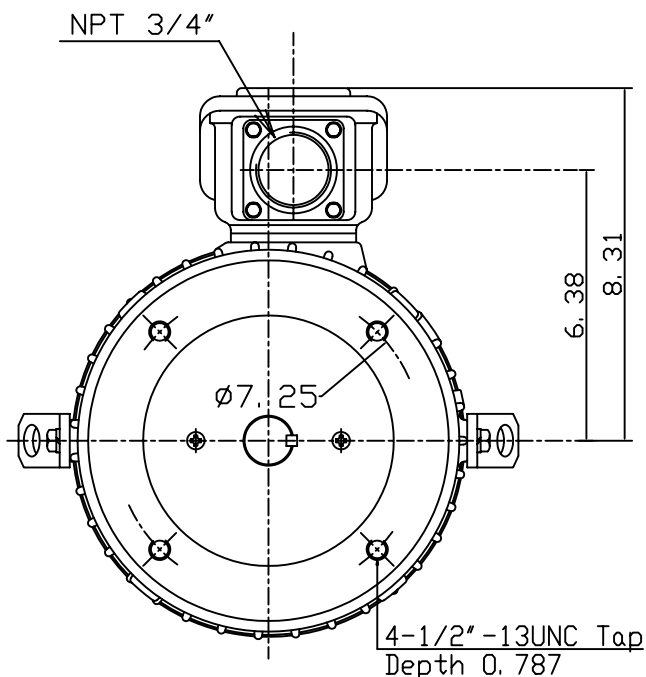

DATE  
JULY 15, 2004  
CATALOG NO.  
NVO032C

OUTLINE DIMENSIONS  
3-PHASE INDUCTION MOTOR

MOTOR TYPE:  
AEVANE  
FRAME NO. 182TC

Pole	HP	KW	Hz	VOLT	Syn. Speed RPM
2	3	2.2	60	230/460	3600

Ins	Rating	Dimension in	Approx Weight	Bearings
F	CONT.	INCHES	60	DE: 6306ZZ NDE: 6306ZZ

Totally Enclosed Fan-Cooled Vertical Type, Squirrel-Cage Rotor.

DWN.	Y. C. LAI	02-10-99
CHKD.	C. S. LO	02-11-99
APPD.	Y. B. HUANG	02-11-99

DWG NO.  
31049U569010