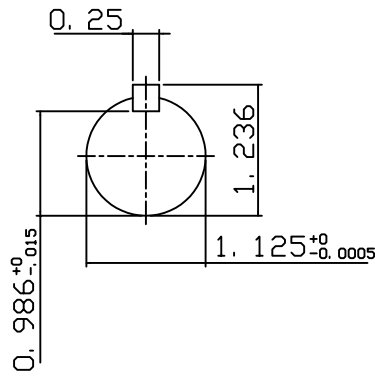

DATE  
JULY 15, 2004  
CATALOG NO.  
NVO032C

OUTLINE DIMENSIONS  
3-PHASE INDUCTION MOTOR

MOTOR TYPE:  
AEVANE  
FRAME NO. 182TC

Pole	HP	KW	Hz	VOLT	Syn. Speed RPM
2	3	2.2	60	230/460	3600

Ins	Rating	Dimension in	Approx Weight	Bearings
F	CONT.	INCHES	60	DE: 6306ZZ NDE: 6306ZZ

Totally Enclosed Fan-Cooled Vertical Type, Squirrel-Cage Rotor.

DWN.	Y. C. LAI	02-10-99
CHKD.	C. S. LO	02-11-99
APPD.	Y. B. HUANG	02-11-99

DWG NO.  
31049U569010