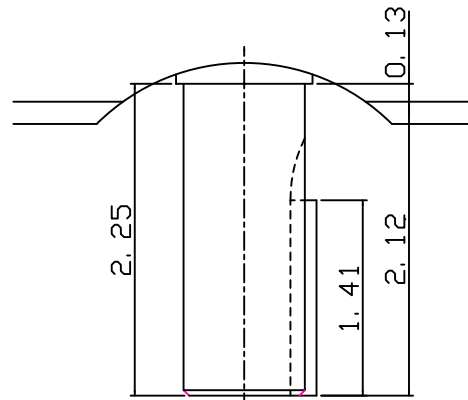

DATE
JULY 15, 2004
CATALOG NO.
NV1/52C-50

OUTLINE DIMENSIONS
3-PHASE INDUCTION MOTOR

MOTOR TYPE:
AEVANE
FRAME NO. 143TC

Pole	HP	KW	Hz	VOLT	Syn. Speed RPM
2	1.5	1	50	190/380	3000

Ins	Rating	Dimension in	Approx Weight	Bearings
F	CONT.	INCHES	48 lbs.	DE: 6205ZZ NDE: 6205ZZ

Totally Enclosed Fan-Cooled Vertical Type. Squirrel-Cage Rotor.

3

DWN.	J. Y. WU	10-05-00
CHKD.	C. S. LO	10-13-00
APPD.	Y. B. HUANG	10-13-00

TECO Westinghouse

DWG NO.
31049U567012