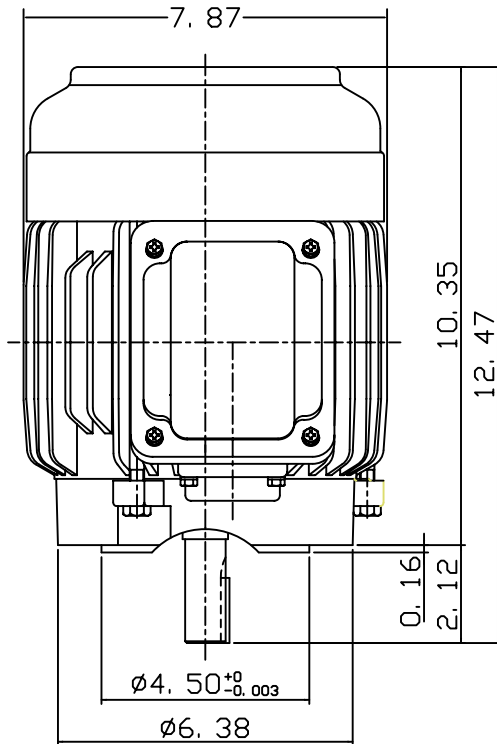

DATE
JULY 15, 2004
CATALOG NO.
NV1/52C-50

OUTLINE DIMENSIONS
3-PHASE INDUCTION MOTOR

MOTOR TYPE:
AEVANE
FRAME NO. 143TC

Pole	HP	KW	Hz	VOLT	Syn. Speed RPM
2	1.5	1	50	190/380	3000

Ins	Rating	Dimension in	Approx Weight	Bearings
F	CONT.	INCHES	48 lbs.	DE: 6205ZZ NDE: 6205ZZ

Totally Enclosed Fan-Cooled Vertical Type. Squirrel-Cage Rotor.

3

DWN.	J. Y. WU	10-05-00
CHKD.	C. S. LO	10-13-00
APPD.	Y. B. HUANG	10-13-00

TECO Westinghouse

DWG NO.
31049U567012