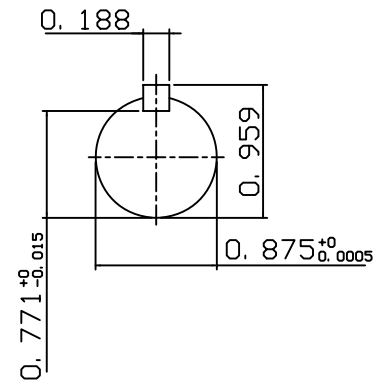

DATE
JULY 15, 2004
CATALOG NO.
NV1/52C-50

OUTLINE DIMENSIONS
3-PHASE INDUCTION MOTOR

MOTOR TYPE:
AEVANE
FRAME NO. 143TC

Pole	HP	KW	Hz	VOLT	Syn. Speed RPM
2	1.5	1	50	190/380	3000

Ins	Rating	Dimension in	Approx Weight	Bearings
F	CONT.	INCHES	48 lbs.	DE: 6205ZZ NDE: 6205ZZ

Totally Enclosed Fan-Cooled Vertical Type. Squirrel-Cage Rotor.

3

DWN.	J. Y. WU	10-05-00
CHKD.	C. S. LO	10-13-00
APPD.	Y. B. HUANG	10-13-00

TECO Westinghouse

DWG NO.
31049U567012