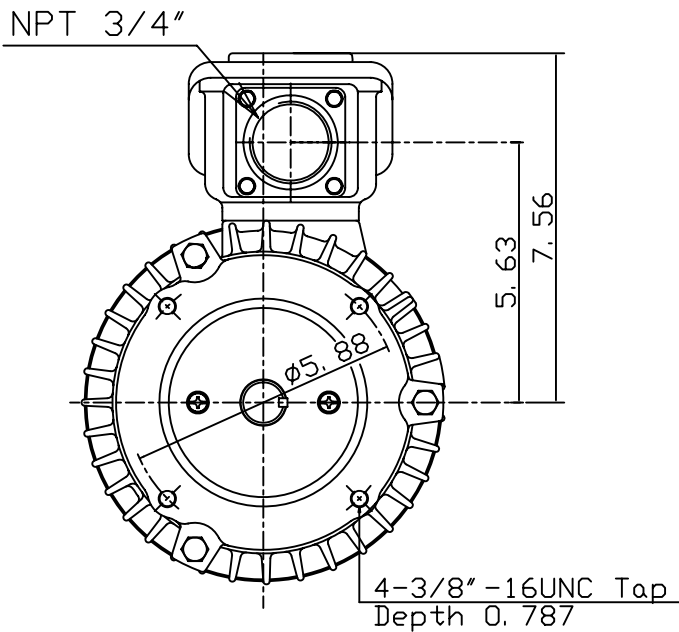

DATE
JULY 15, 2004
CATALOG NO.
NV1/52C-50

OUTLINE DIMENSIONS
3-PHASE INDUCTION MOTOR

MOTOR TYPE:
AEVANE
FRAME NO. 143TC

Pole	HP	KW	Hz	VOLT	Syn. Speed RPM
2	1.5	1	50	190/380	3000

Ins	Rating	Dimension in	Approx Weight	Bearings
F	CONT.	INCHES	48 lbs.	DE: 6205ZZ NDE: 6205ZZ

Totally Enclosed Fan-Cooled Vertical Type. Squirrel-Cage Rotor.

3

DWN.	J. Y. WU	10-05-00
CHKD.	C. S. LO	10-13-00
APPD.	Y. B. HUANG	10-13-00

TECO Westinghouse

DWG NO.
31049U567012