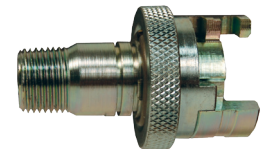

¹ steel/PTFE coating

brass

steel

303 stainless

Dual-Lock™ P-Series Thor Interchange Hose Barb Couplers

Body Size	Hose ID	Brass			Steel			303 Stainless Steel		
		Previous Part #	Part #	Price/E	Previous Part #	Part #	Price/E	Previous Part #	Part #	Price/E
1/2"	3/8"	---	---	---	PHL6	4PS3	\$35.23	---	---	---
	1/2"	---	4PS4-B	\$72.70	PHL8	4PS4	35.23	---	---	---
	3/4"	PHLB12	4PS6-B	82.73	PHL12	4PS6	37.22	PHL12SS	4PS6-S	\$327.82
	3/4"	---	---	---	---	4PS6-9¹	115.64	---	---	---
	1"	PHLB16	4PS8-B	90.21	PHL16	4PS8	56.71	---	---	---

¹ steel/PTFE coating

brass

steel

303 stainless

Dual-Lock™ P-Series Thor Interchange Hose Barb Coupler with Knurled Flanged Sleeves

Feature:

- large, raised collar sleeve permits easier handling when wearing gloves

Body Size	Hose ID	Trivalent Chrome Plated Steel		
		Previous Part #	Part #	Price/E
1/2"	3/8"	PHL6FS	4PS3-FS	\$38.88
	1/2"	PHL8FS	4PS4-FS	38.88
	3/4"	PHL12FS	4PS6-FS	40.87

Dual-Lock™ P-Series Thor Interchange Male Thread Coupler with Knurled Flanged Sleeves

Body Size	Threads	Trivalent Chrome Plated Steel		
		Previous Part #	Part #	Price/E
1/2"	3/8"-18 NPTF	PML6FS	4PM3-FS	\$36.98
	1/2"-14 NPTF	PML8FS	4PM4-FS	36.80
	3/4"-14 NPTF	PML12FS	4PM6-FS	36.80

Dual-Lock™ P-Series Thor Interchange Female Thread Couplers with Knurled Flanged Sleeves