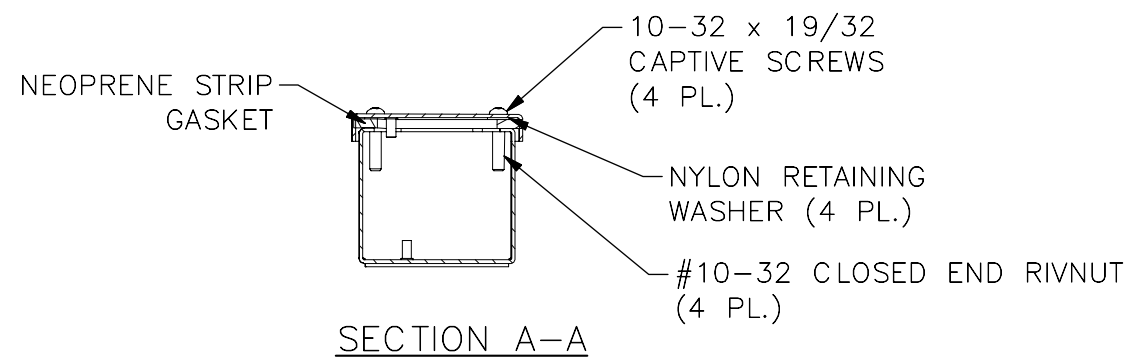

LEFT VIEW

FRONT VIEW

RIGHT VIEW

FRONT VIEW TUB

PART#: PB6VL
 (DATA SUBJECT TO CHANGE WITHOUT NOTICE)

THIS DRAWING IS PROPERTY OF HUBBELL INC. WIEGMANN
 ALL INFORMATION IS PROPRIETARY AND NOT TO BE DUPLICATED