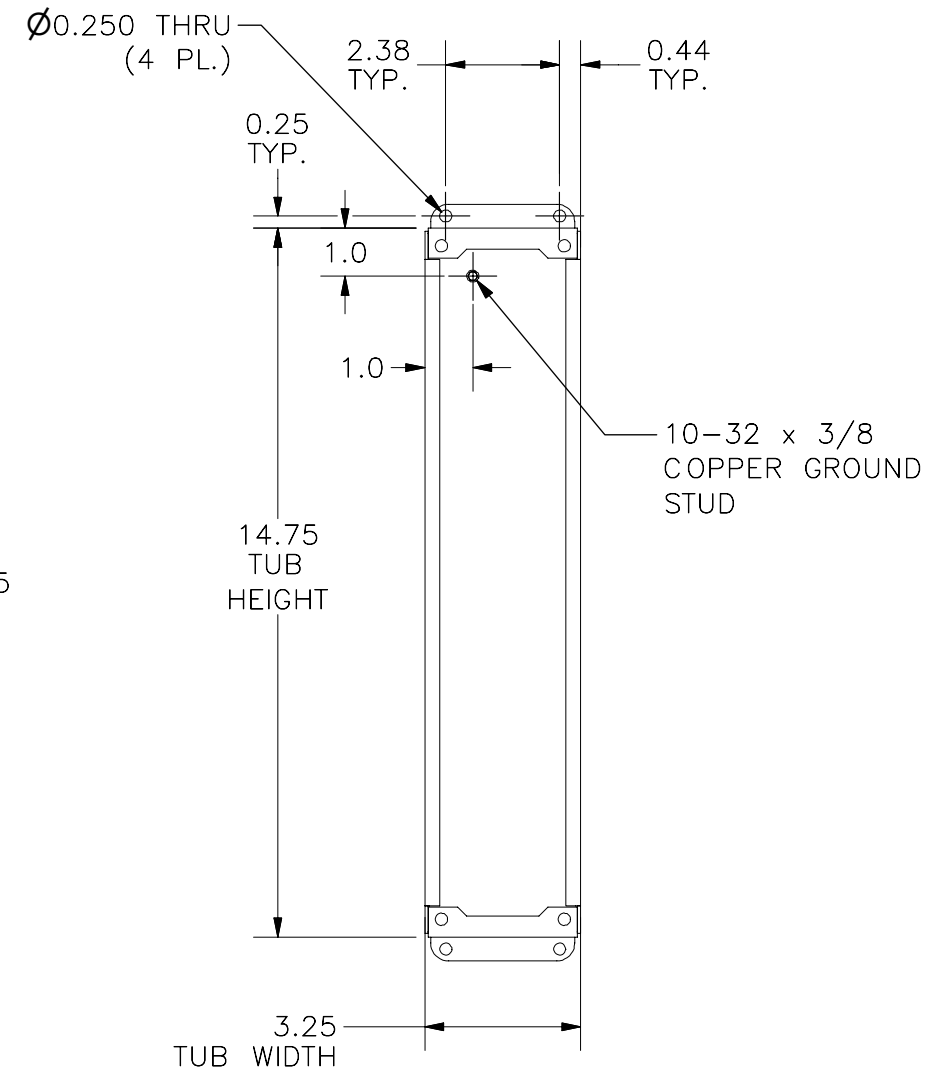

LEFT VIEW

FRONT VIEW

RIGHT VIEW

FRONT VIEW TUB

PART#: PB6VL
 (DATA SUBJECT TO CHANGE WITHOUT NOTICE)

THIS DRAWING IS PROPERTY OF HUBBELL INC. WIEGMANN
 ALL INFORMATION IS PROPRIETARY AND NOT TO BE DUPLICATED