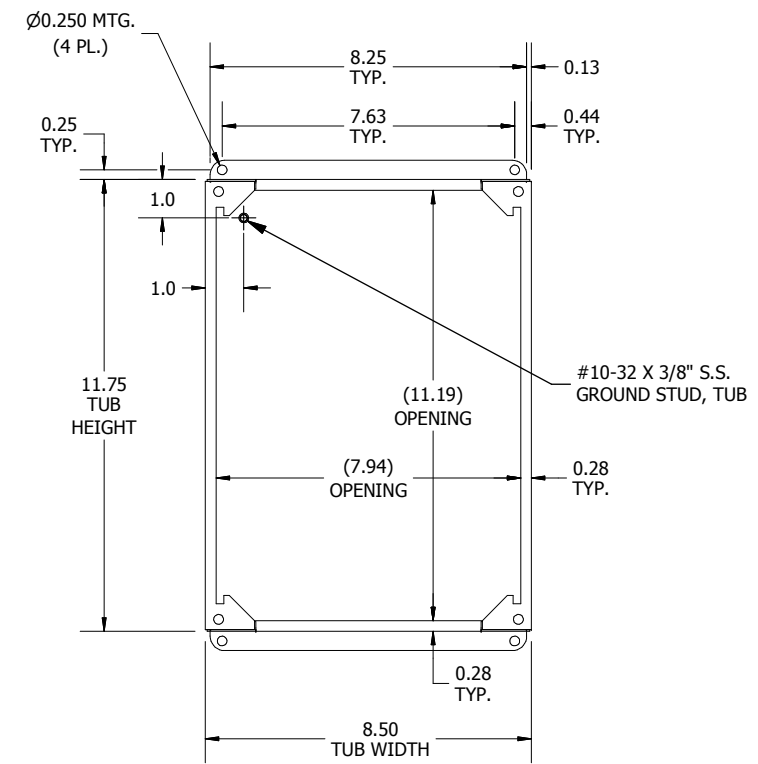

PART#: PBSS12
(DATA SUBJECT TO CHANGE WITHOUT NOTICE)

THIS DRAWING IS PROPERTY OF HUBBELL INC. WIEGMANN ALL INFORMATION IS PROPRIETARY AND NOT TO BE DUPLICATED

LEFT VIEW

FRONT VIEW

RIGHT VIEW

FRONT VIEW TUB

SECTION A-A
(INSIDE TOP OF ENCL.)