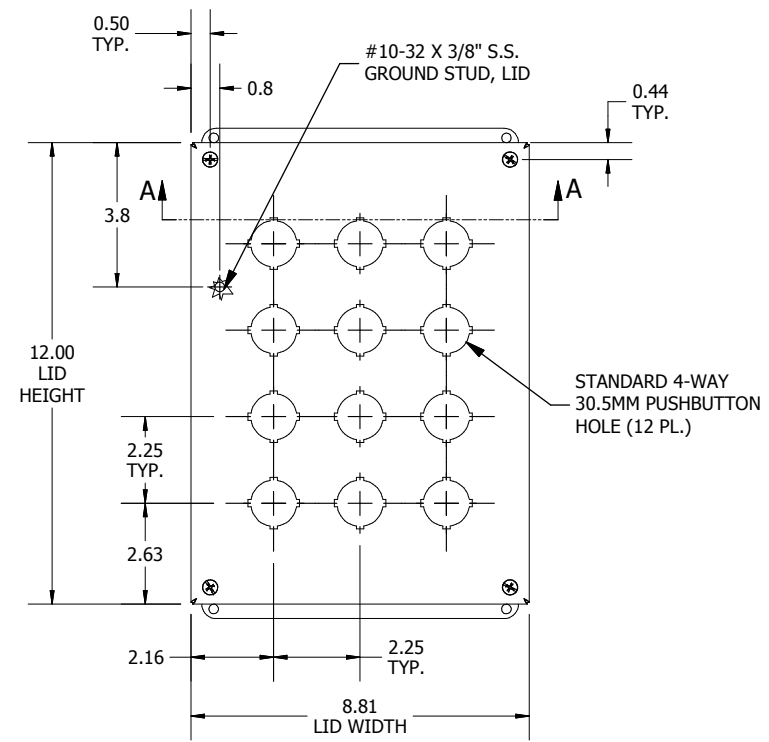

PART#: PBSS12
(DATA SUBJECT TO CHANGE WITHOUT NOTICE)

THIS DRAWING IS PROPERTY OF HUBBELL INC. WIEGMANN ALL INFORMATION IS PROPRIETARY AND NOT TO BE DUPLICATED

LEFT VIEW

FRONT VIEW

RIGHT VIEW

FRONT VIEW TUB

SECTION A-A
(INSIDE TOP OF ENCL.)