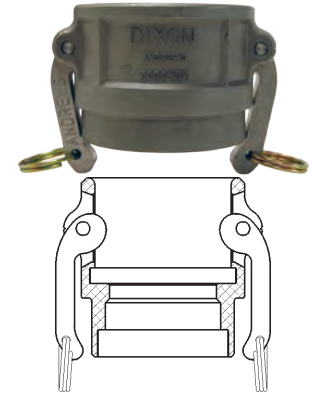

Dixon Couplers for Welding

Feature:

- not all configurations are stocked
- Boss-Lock versions are also available, consult Dixon for pricing and availability
- line drawings are for reference only, consult Dixon for specific dimensions
- final weld preparation, as with all weld fittings, is the responsibility of the welder

C

socket weld to schedule 40 pipe

Size	Bore	356T6 Aluminum		316 Stainless Steel	
		Part #	Price/E	Part #	Price/E
¾"	1.065	---	---	75DWSPSS	\$152.00
1"	1.330	100DWSPAL	\$55.00	100DWSPSS	126.20
1½"	1.915	150DWSPAL	61.80	150DWSPSS	153.00
2"	2.390	200DWSPAL	74.25	200DWSPSS	168.75
3"	3.530	300DWSPAL	71.80	300DWSPSS	268.80
4"	4.530	400DWSPAL	98.00	400DWSPSS	351.00
5"	5.562	500DWSPAL	227.00	500DWSPSS	691.00
6"	6.655	600DWSPAL	236.90	600DWSPSS	772.50
8"	8.711	800DWSPAL ¹	990.90	---	---

¹ Dixon and Boss-Lock cam and groove couplings *do not interchange in the 8" size*. The 8" Dixon design has 4 cam arms.

butt weld to schedule 40 pipe / socket weld to nominal OD tubing

Size	Bore	356T6 Aluminum		316 Stainless Steel	
		Part #	Price/E	Part #	Price/E
¾"	.765	---	---	75DWPSTSS	\$125.90
1"	1.015	---	---	100DWPSTSS	126.20
1½"	1.515	150DWPSTAL	\$61.80	150DWPSTSS	153.00
2"	2.015	200DWPSTAL	57.70	200DWPSTSS	168.75
3"	3.015	300DWPSTAL	71.80	300DWPSTSS	268.80
4"	4.015	400DWPSTAL	93.90	400DWPSTSS	378.00
5"	5.015	500DWPSTAL	172.00	---	---
6"	6.020	600DWPSTAL	236.90	---	---

EZ Boss-Lock Couplers for Welding

socket weld to schedule 40 pipe

Size	Bore	316 Stainless Steel	
		Part #	Price/E
¾"	1.065	RDWSP075EZ	\$214.25
1"	1.330	RDWSP100EZ	199.80
1½"	1.915	RDWSP150EZ	208.00
2"	2.390	RDWSP200EZ	215.30
3"	3.530	RDWSP300EZ	299.00
4"	4.530	RDWSP400EZ	356.00
6"	6.655	RDWSP600EZ	695.75