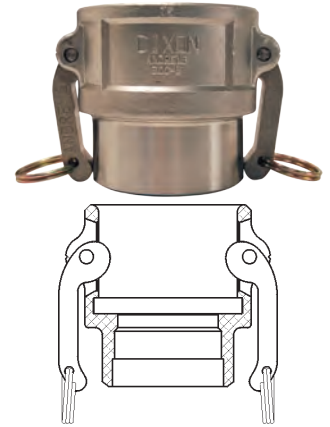

C

socket weld to schedule 40 pipe

Size	Bore	356T6 Aluminum		316 Stainless Steel	
		Part #	Price/E	Part #	Price/E
¾"	1.065	---	---	75DWSPSS	\$152.00
1"	1.330	100DWSPAL	\$55.00	100DWSPSS	126.20
1½"	1.915	150DWSPAL	61.80	150DWSPSS	153.00
2"	2.390	200DWSPAL	74.25	200DWSPSS	168.75
3"	3.530	300DWSPAL	71.80	300DWSPSS	268.80
4"	4.530	400DWSPAL	98.00	400DWSPSS	351.00
5"	5.562	500DWSPAL	227.00	500DWSPSS	691.00
6"	6.655	600DWSPAL	236.90	600DWSPSS	772.50
8"	8.711	800DWSPAL ¹	990.90	---	---

¹ Dixon and Boss-Lock cam and groove couplings *do not interchange in the 8" size*. The 8" Dixon design has 4 cam arms.

butt weld to schedule 40 pipe / socket weld to nominal OD tubing

Size	Bore	356T6 Aluminum		316 Stainless Steel	
		Part #	Price/E	Part #	Price/E
¾"	.765	---	---	75DWPSTSS	\$125.90
1"	1.015	---	---	100DWPSTSS	126.20
1½"	1.515	150DWPSTAL	\$61.80	150DWPSTSS	153.00
2"	2.015	200DWPSTAL	57.70	200DWPSTSS	168.75
3"	3.015	300DWPSTAL	71.80	300DWPSTSS	268.80
4"	4.015	400DWPSTAL	93.90	400DWPSTSS	378.00
5"	5.015	500DWPSTAL	172.00	---	---
6"	6.020	600DWPSTAL	236.90	---	---

EZ Boss-Lock Couplers for Welding

socket weld to schedule 40 pipe

Size	Bore	316 Stainless Steel	
		Part #	Price/E
¾"	1.065	RDWSP075EZ	\$214.25
1"	1.330	RDWSP100EZ	199.80
1½"	1.915	RDWSP150EZ	208.00
2"	2.390	RDWSP200EZ	215.30
3"	3.530	RDWSP300EZ	299.00
4"	4.530	RDWSP400EZ	356.00
6"	6.655	RDWSP600EZ	695.75

butt weld to schedule 40 pipe / socket weld to nominal OD tubing

Size	Bore	316 Stainless Steel	
		Part #	Price/E
¾"	.765	RDWBPST075EZ	\$153.40
1"	1.015	RDWBPST100EZ	159.65
1½"	1.515	RDWBPST150EZ	221.45
2"	2.015	RDWBPST200EZ	227.00
3"	3.015	RDWBPST300EZ	307.00
4"	4.015	RDWBPST400EZ	380.00
6"	6.020	RDWBPST600EZ	554.00