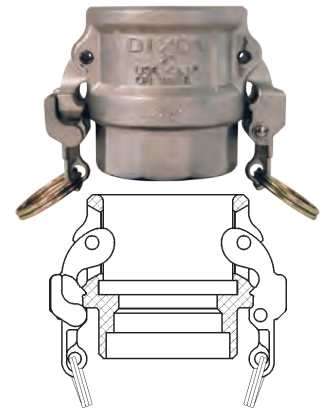

C

socket weld to schedule 40 pipe

Size	Bore	356T6 Aluminum		316 Stainless Steel	
		Part #	Price/E	Part #	Price/E
¾"	1.065	---	---	75DWSPSS	\$152.00
1"	1.330	100DWSPAL	\$55.00	100DWSPSS	126.20
1½"	1.915	150DWSPAL	61.80	150DWSPSS	153.00
2"	2.390	200DWSPAL	74.25	200DWSPSS	168.75
3"	3.530	300DWSPAL	71.80	300DWSPSS	268.80
4"	4.530	400DWSPAL	98.00	400DWSPSS	351.00
5"	5.562	500DWSPAL	227.00	500DWSPSS	691.00
6"	6.655	600DWSPAL	236.90	600DWSPSS	772.50
8"	8.711	800DWSPAL ¹	990.90	---	---

¹ Dixon and Boss-Lock cam and groove couplings *do not interchange in the 8" size*. The 8" Dixon design has 4 cam arms.

butt weld to schedule 40 pipe / socket weld to nominal OD tubing

Size	Bore	356T6 Aluminum		316 Stainless Steel	
		Part #	Price/E	Part #	Price/E
¾"	.765	---	---	75DWPSTSS	\$125.90
1"	1.015	---	---	100DWPSTSS	126.20
1½"	1.515	150DWPSTAL	\$61.80	150DWPSTSS	153.00
2"	2.015	200DWPSTAL	57.70	200DWPSTSS	168.75
3"	3.015	300DWPSTAL	71.80	300DWPSTSS	268.80
4"	4.015	400DWPSTAL	93.90	400DWPSTSS	378.00
5"	5.015	500DWPSTAL	172.00	---	---
6"	6.020	600DWPSTAL	236.90	---	---

EZ Boss-Lock Couplers for Welding

socket weld to schedule 40 pipe

Size	Bore	316 Stainless Steel	
		Part #	Price/E
¾"	1.065	RDWSP075EZ	\$214.25
1"	1.330	RDWSP100EZ	199.80
1½"	1.915	RDWSP150EZ	208.00
2"	2.390	RDWSP200EZ	215.30
3"	3.530	RDWSP300EZ	299.00
4"	4.530	RDWSP400EZ	356.00
6"	6.655	RDWSP600EZ	695.75

butt weld to schedule 40 pipe / socket weld to nominal OD tubing

Size	Bore	316 Stainless Steel	
		Part #	Price/E
¾"	.765	RDWBPST075EZ	\$153.40
1"	1.015	RDWBPST100EZ	159.65
1½"	1.515	RDWBPST150EZ	221.45
2"	2.015	RDWBPST200EZ	227.00
3"	3.015	RDWBPST300EZ	307.00
4"	4.015	RDWBPST400EZ	380.00
6"	6.020	RDWBPST600EZ	554.00